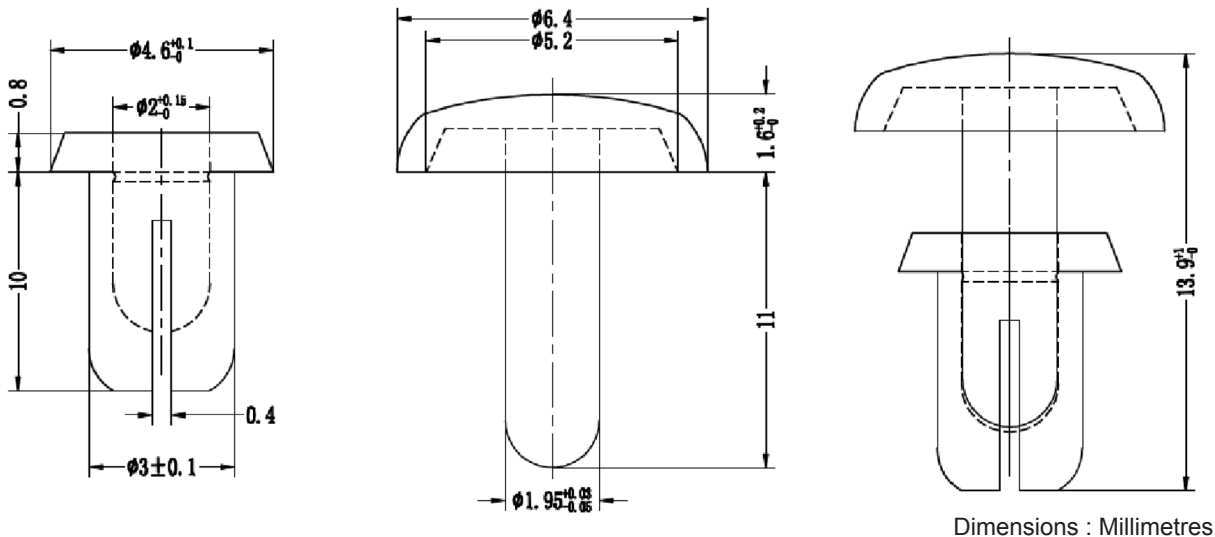

# 3mm × 10mm Nylon 6 Snap Rivet

RoHS  
Compliant

## Specifications:

Type : Snap Rivet TRSR  
Material : Nylon 6/6 V2 / TMS 052  
Colour : Black

## Part Number Table

Description	Part Number
Rivet, Nylon 6, 3mm, 10mm, Black, PK100	DTRSR3100B

**Important Notice** : This data sheet and its contents (the "Information") belong to the members of the Premier Farnell group of companies (the "Group") or are licensed to it. No licence is granted for the use of it other than for information purposes in connection with the products to which it relates. No licence of any intellectual property rights is granted. The Information is subject to change without notice and replaces all data sheets previously supplied. The Information supplied is believed to be accurate but the Group assumes no responsibility for its accuracy or completeness, any error in or omission from it or for any use made of it. Users of this data sheet should check for themselves the Information and the suitability of the products for their purpose and not make any assumptions based on information included or omitted. Liability for loss or damage resulting from any reliance on the Information or use of it (including liability resulting from negligence or where the Group was aware of the possibility of such loss or damage arising) is excluded. This will not operate to limit or restrict the Group's liability for death or personal injury resulting from its negligence. DURATOOL is the registered trademark of the Group. © Premier Farnell plc 2012.