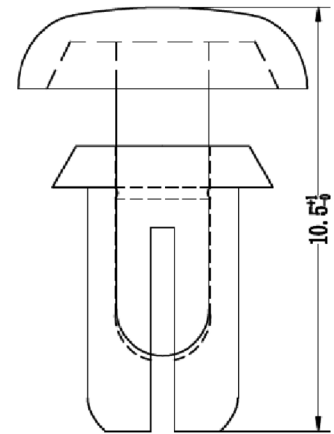

2.6mm × 7.2mm Nylon 6 Snap Rivet

**RoHS
Compliant**

Specifications:

Type : Snap Rivet TRSR
 Material : Nylon 6/6 V2 / TMS 052
 Colour : Black

Dimensions : Millimetres

Part Number Table

| Description | Part Number |
|--|-------------|
| Rivet, Nylon 6, 2.6mm, 7.2mm, Black, PK100 | DTRSR2672B |