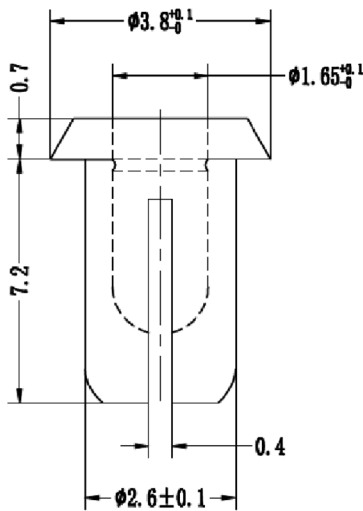

2.6mm × 7.2mm Nylon 6 Snap Rivet

**RoHS
Compliant**

Specifications:

Type : Snap Rivet TRSR
 Material : Nylon 6/6 V2 / TMS 052
 Colour : Black

Dimensions : Millimetres

Part Number Table

| Description | Part Number |
|--|-------------|
| Rivet, Nylon 6, 2.6mm, 7.2mm, Black, PK100 | DTRSR2672B |