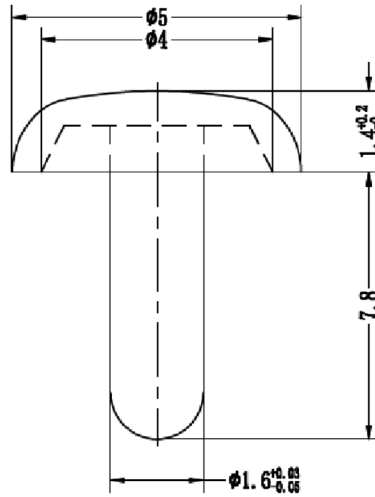

2.6mm × 7.2mm Nylon 6 Snap Rivet

**RoHS
Compliant**

Specifications:

Type : Snap Rivet TRSR
 Material : Nylon 6/6 V2 / TMS 052
 Colour : Black

Dimensions : Millimetres

Part Number Table

| Description | Part Number |
|--|-------------|
| Rivet, Nylon 6, 2.6mm, 7.2mm, Black, PK100 | DTRSR2672B |