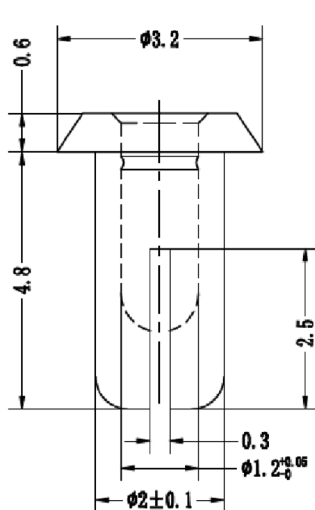

2mm × 4.8mm Nylon 6 Snap Rivet

RoHS
Compliant

Specifications:

Type : Snap Rivet TRSR
Material : Nylon 6/6 V2 / TMS 052
Colour : Black / White

Dimensions : Millimetres

Part Number Table

Description	Part Number
Rivet, Nylon 6, 2mm, 4.8mm, Black, PK100	DTRSR2048B
Rivet, Nylon 6, 2mm, 4.8mm, White, PK100	DTRSR2048W