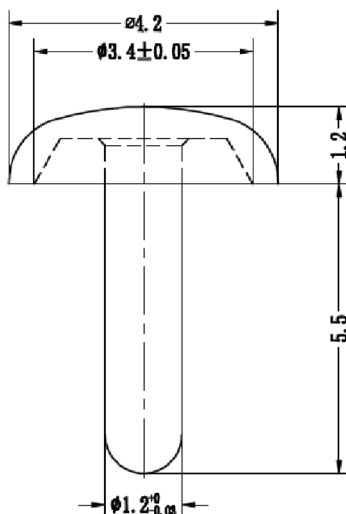

2mm × 4.8mm Nylon 6 Snap Rivet

RoHS
Compliant

Specifications:

Type : Snap Rivet TRSR
Material : Nylon 6/6 V2 / TMS 052
Colour : Black / White

Dimensions : Millimetres

Part Number Table

Description	Part Number
Rivet, Nylon 6, 2mm, 4.8mm, Black, PK100	DTRSR2048B
Rivet, Nylon 6, 2mm, 4.8mm, White, PK100	DTRSR2048W