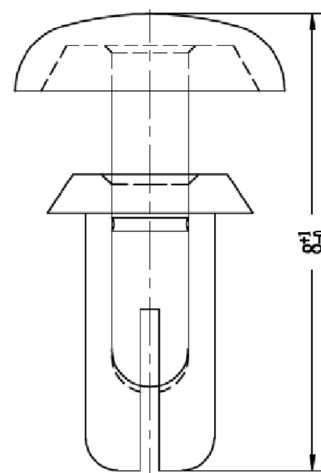

2mm × 4.8mm Nylon 6 Snap Rivet

RoHS
Compliant

Specifications:

Type : Snap Rivet TRSR
Material : Nylon 6/6 V2 / TMS 052
Colour : Black / White

Dimensions : Millimetres

Part Number Table

Description	Part Number
Rivet, Nylon 6, 2mm, 4.8mm, Black, PK100	DTRSR2048B
Rivet, Nylon 6, 2mm, 4.8mm, White, PK100	DTRSR2048W