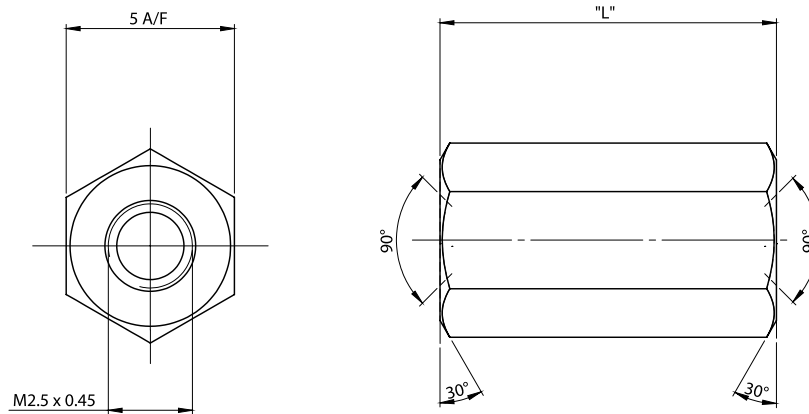

M2.5 Hexagon Spacer F/F

Specifications:

Material : Steel - 11SMnPb30
Finish : Zinc Plated - A3F

Dimensions : Millimetres

Part Number Table

Description	Thread Size	Length "L"	Part Number
Hexagon Spacer F/F	M2.5 × 0.45	8.5mm	DTRFAHSSFFM2.5-8.5-5
		10mm	DTRFAHSSFFM2.5-10-5
		12mm	DTRFAHSSFFM2.5-12-5
		15mm	DTRFAHSSFFM2.5-15-5