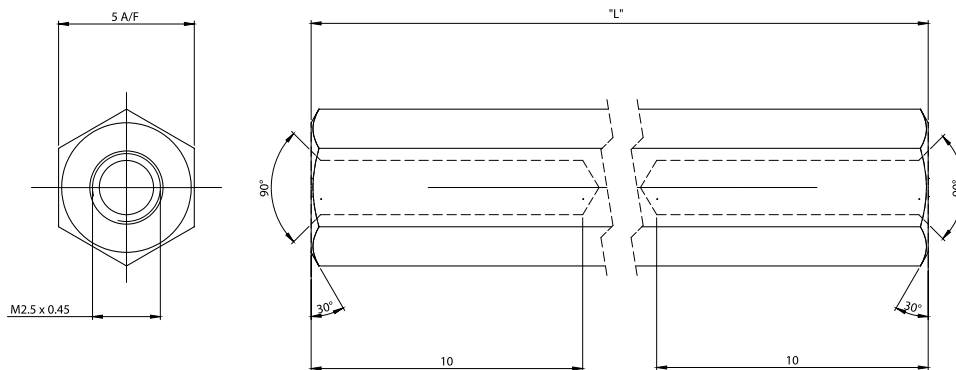

# M2.5 Hexagon Spacer F/F

## Specifications:

Material : Steel - 11SMnPb30  
Finish : Zinc Plated - A2F

Dimensions : Millimetres

## Part Number Table

Description	Thread Size	Length "L"	Part Number
Hexagon Spacer F/F	M2.5 × 0.45	30mm	DTRFAHSSFFM2.5-30-5

**Important Notice** : This data sheet and its contents (the "Information") belong to the members of the Premier Farnell group of companies (the "Group") or are licensed to it. No licence is granted for the use of it other than for information purposes in connection with the products to which it relates. No licence of any intellectual property rights is granted. The Information is subject to change without notice and replaces all data sheets previously supplied. The Information supplied is believed to be accurate but the Group assumes no responsibility for its accuracy or completeness, any error in or omission from it or for any use made of it. Users of this data sheet should check for themselves the Information and the suitability of the products for their purpose and not make any assumptions based on information included or omitted. Liability for loss or damage resulting from any reliance on the Information or use of it (including liability resulting from negligence or where the Group was aware of the possibility of such loss or damage arising) is excluded. This will not operate to limit or restrict the Group's liability for death or personal injury resulting from its negligence. DURATOOL is the registered trademark of the Group. © Premier Farnell plc 2012.