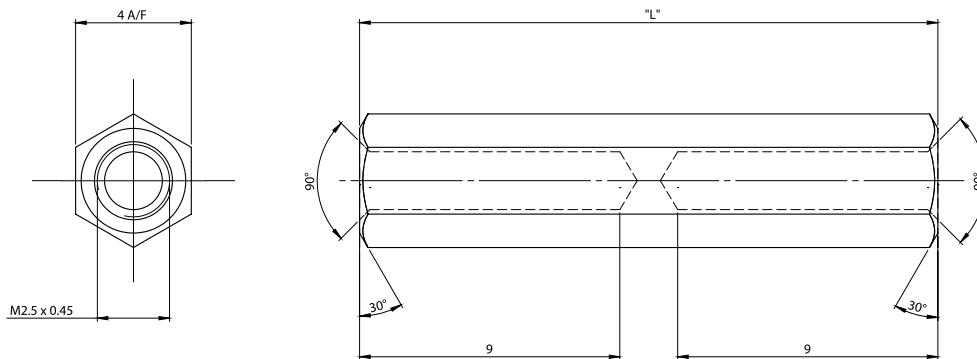

M2.5 Hexagon Spacer F/F

Specifications:

Material : Brass - CuZn39Pb3
Finish : Nickel Plated - E2E

Dimensions : Millimetres

Part Number Table

Description	Thread Size	Length "L"	Part Number
Hexagon Spacer F/F	M2.5 × 0.45	20mm	DTRFAHSBFFM2.5-20-4