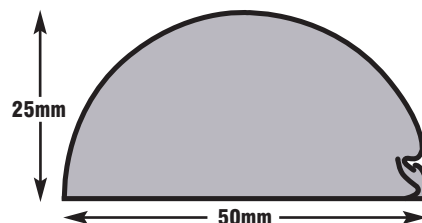

The semi-circle shape makes a stylish profile so D-Line 50x25mm matches both small and wider screen TVs.

The patented hinged and click-lock lid in a single piece design makes the product easy to handle and easy to later add or remove cables. Self-adhesive backing makes fitting easy, though for best results the lengths should be screw-fixed also.

Pack Contents 50x25mm

2 x 1500mm SELF ADHESIVE length with
HINGED AND CLICK-LOCK LID

X-ON Electronics

Largest Supplier of Electrical and Electronic Components

Click to view similar products for [Wire Identification](#) category: