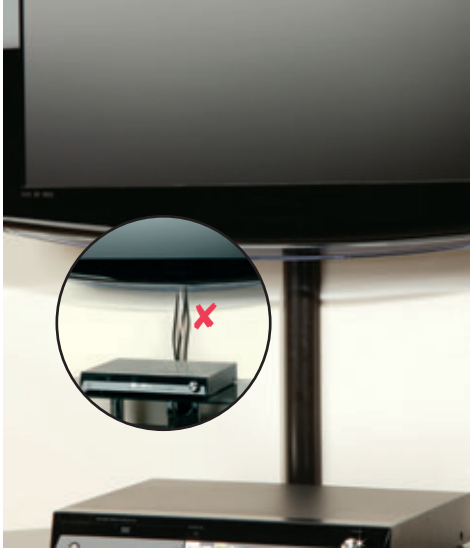

D-LINE

Decorative Cable Management

Typical applications

- Wall Mount TVs
- Office Desk Legs

When concealing cables from wall mounted flat screen TVs D-Line is the ultimate solution, saving the hassle of chasing behind walls.

The semi-circle shape makes a stylish profile so D-Line 50x25mm matches both small and wider screen TVs.

The patented hinged and click-lock lid in a single piece design makes the product easy to handle and easy to later add or remove cables. Self-adhesive backing makes fitting easy, though for best results the lengths should be screw-fixed also.

Simply cut the PVC profile as required, then plug cables into Audio Visual equipment on fixture below.

Available in a choice of three colours D-Line can match popular screen trim finishes, or wall colours. D-Line can also be painted.

Pack Contents 50x25mm

2 x 1500mm SELF ADHESIVE length with
HINGED AND CLICK-LOCK LID

X-ON Electronics

Largest Supplier of Electrical and Electronic Components

Click to view similar products for [Wire Identification](#) category: