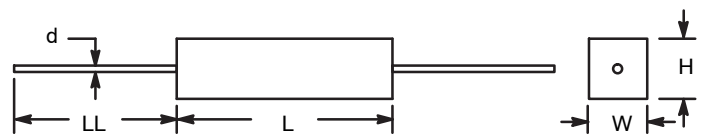

10 WATT POWER WIREWOUND

Value in Ohms	NTE Stock Number	Value in Ohms	NTE Stock Number	Value in Ohms	NTE Stock Number	Value in Ohms	NTE Stock Number	Value in Ohms	NTE Stock Number	Value in Ohms	NTE Stock Number	Value in Ohms	NTE Stock Number
.10	10WD10	.43	10WD43	1.8	10W1D8	12	10W012	100	10W110	1K	10W210	10K	10W310
.12	10WD12	.47	10WD47	2.0	10W2D0	15	10W015	120	10W112	1.2K	10W212	11K	10W311
.15	10WD15	.51	10WD51	2.2	10W2D2	18	10W018	150	10W115	1.5K	10W215	12K	10W312
.18	10WD18	.56	10WD56	2.7	10W2D7	22	10W022	180	10W118	1.8K	10W218	15K	10W315
.20	10WD20	.62	10WD62	3.3	10W3D3	27	10W027	220	10W122	2.2K	10W222	18K	10W318
.22	10WD22	.68	10WD68	3.9	10W3D9	33	10W033	270	10W127	2.7K	10W227	22K	10W322
.24	10WD24	.75	10WD75	4.7	10W4D7	39	10W039	330	10W133	3.3K	10W233	27K	10W327
.27	10WD27	.82	10WD82	5.1	10W5D1	47	10W047	390	10W139	3.9K	10W239		
.30	10WD30	.91	10WD91	5.6	10W5D6	56	10W056	470	10W147	4.7K	10W247		
.33	10WD33	1.0	10W1D0	6.8	10W6D8	68	10W068	560	10W156	5.6K	10W256		
.36	10WD36	1.2	10W1D2	8.2	10W8D2	75	10W075	680	10W168	6.8K	10W268		
.39	10WD39	1.5	10W1D5	10	10W010	82	10W082	820	10W182	8.2K	10W282		

SPECIFICATIONS

Electrical Characteristics @ 70°C

NTE Number	Resistance Range (Ohms)	Tolerance (%)	Voltage (Volts)	Operating Temperature (T _{opr})	Temperature Coefficient (PPM/°C)
10WD10 to 10W327	0.10 to 27K	5	550	-55° to +155°C	300

Mechanical* (Typical, inches/mm)

NTE Number	Body Length (L)	Body Width/Height (W/H)	Lead Diameter (d)	Lead Length (LL)
10WD10 to 10W327	1.88 (48)	0.38 (9.65)	0.036 (0.80)	1.5 (38.1)

* These dimensions are for reference only, please consult the factory for actual size.