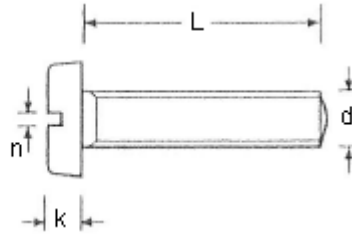

Machine Screw

Metric Slotted Pan Head

BS 4183

Dimensions : Millimetres

Dimension Table

d	M3
d2	5.85
k	1.73
n	0.93

Dimensions : Millimetres

Rondelles Ressort Helical Spring Lock Washers

Sans Becs
Without Jaws

Matiere : Acier ressort
Material : Spring steel

Pour vis for Screws		d ₁		d ₂	s	Tolerance
		Minimum	Maximum	Maximum		
M	3	3.1	3.4	6.2	0.8	±0.1

Part Number Table

Description	Part Number
Screw, W / Spring Washer, M3 × 6, BX100	SEM02030006FA