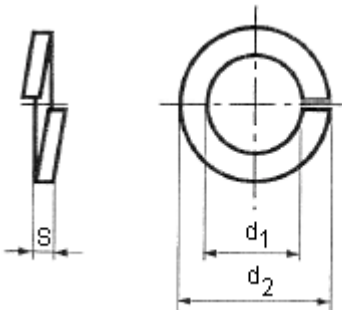

Machine Screw

Metric Slotted Pan Head

BS 4183

Dimensions : Millimetres

Dimension Table

d	M3
d2	5.85
k	1.73
n	0.93

Dimensions : Millimetres

Rondelles Ressort Helical Spring Lock Washers

Sans Becs
Without Jaws

Matiere : Acier ressort
Material : Spring steel

Pour vis for Screws		d ₁		d ₂	s	Tolerance
		Minimum	Maximum	Maximum		
M	3	3.1	3.4	6.2	0.8	±0.1

Part Number Table

Description	Part Number
Screw, W / Spring Washer, M3 × 6, BX100	SEM02030006FA