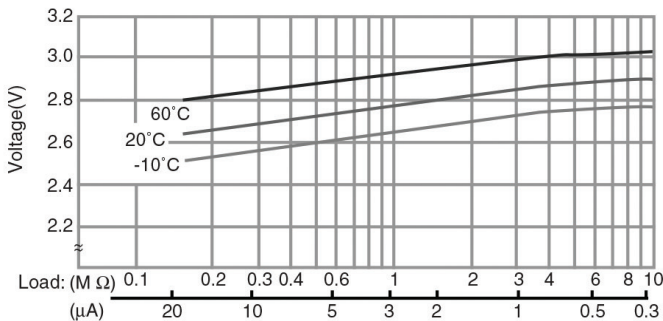

Specifications

Nominal Capacity:	35 mAh
Nominal Voltage:	3V
Weight:	Approximately 0.7g
Operating Temperature:	-30°C - +80°C

Dimensions

Temperature Characteristics

Capacity vs. Load Resistance

Operating Voltage vs. Load Resistance (voltage at 50% discharge depth)