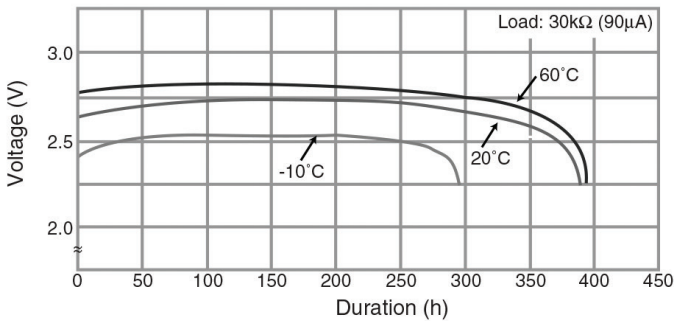

BR1220

LITHIUM POLY-CARBONMONOFLUORIDE

Features & Benefits

- High voltage of 3 volts
- Extremely small self-discharge for long service and shelf life
- Compact and lightweight with extremely high energy density per unit weight
- Strong load pulse characteristics

Specifications

Nominal Capacity:	35 mAh
Nominal Voltage:	3V
Weight:	Approximately 0.7g
Operating Temperature:	-30°C - +80°C

Dimensions

Temperature Characteristics

Capacity vs. Load Resistance

Operating Voltage vs. Load Resistance (voltage at 50% discharge depth)