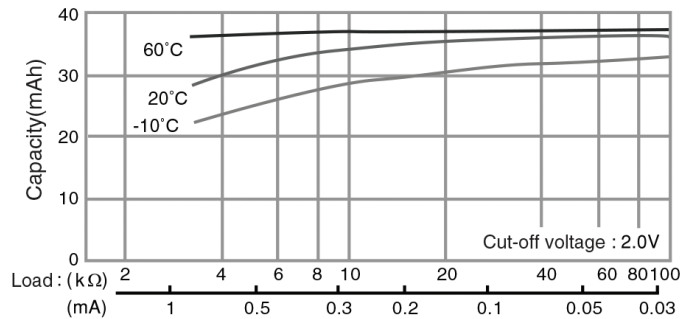

Specifications

Nominal Capacity:	35 mAh
Nominal Voltage:	3V
Weight:	Approximately 0.7g
Operating Temperature:	-30°C - +80°C

Dimensions

Temperature Characteristics

Capacity vs. Load Resistance

Operating Voltage vs. Load Resistance (voltage at 50% discharge depth)