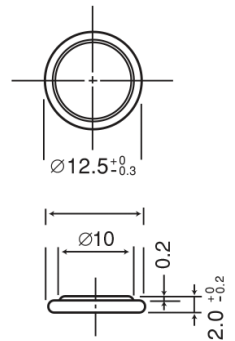

BR1220

LITHIUM POLY-CARBONMONOFLUORIDE

Features & Benefits

- High voltage of 3 volts
- Extremely small self-discharge for long service and shelf life
- Compact and lightweight with extremely high energy density per unit weight
- Strong load pulse characteristics

Specifications

Nominal Capacity:	35 mAh
Nominal Voltage:	3V
Weight:	Approximately 0.7g
Operating Temperature:	-30°C - +80°C

Dimensions

Temperature Characteristics

Capacity vs. Load Resistance

Operating Voltage vs. Load Resistance (voltage at 50% discharge depth)