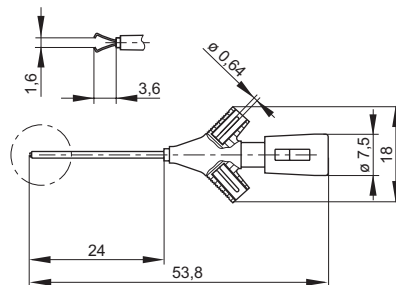

### Technical data

Type of termination  
Rated voltage  
Measurement cat. acc. to IEC61010  
Rated current\*  
Contact resistance

2x pin Ø 0.64 mm  
30 VAC / 60 VDC  
CAT I  
2 A  
10 mOhm

### Inflamability class

Housing (basic material)

UL 94 HB

pin Ø 0.64 mm  
30 VAC / 60 VDC  
CAT I  
2 A  
10 mOhm

grip jaws: spring steel,  
pin: brass

grip jaws: tin, pin: nickel

PBT

-25 °C to +100 °C

### Drawing

Measurements are shown in millimeters.  
Multiply by 0.03937 to convert to inches.