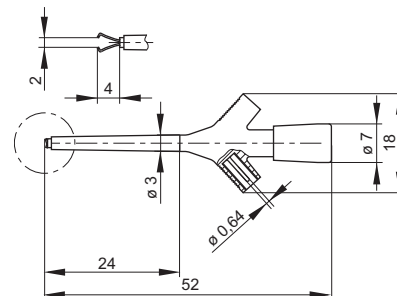

### Inflamability class

Housing (basic material)

UL 94 HB

pin Ø 0.64 mm  
30 VAC / 60 VDC  
CAT I  
2 A  
10 mOhm

grip jaws: spring steel,  
pin: brass

grip jaws: tin, pin: nickel

PBT

-25 °C to +100 °C

### Drawing

Measurements are shown in millimeters.  
Multiply by 0.03937 to convert to inches.