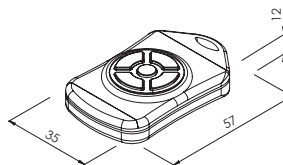

SPECIFICATION

Materials	Lid, base & adaptor ABS Push buttons silicone
Standard colours	Lid, base and adaptor black similar to RAL 9004 Push buttons light grey similar to RAL 7037
Standard unit includes	Lid & base Push-button insert Button adaptor

BLACK	DESCRIPTION
2955-20R-1	1 Button
2955-20R-2	2 Button
2955-20R-3	3 Button
2955-20R-4	4 Button
2955-20R-5	5 Button