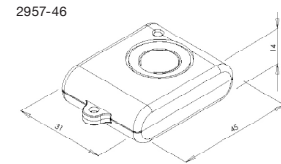

HAND HELD CASES

2957 Series Eco Keyfobs

Economic ABS keyfobs with 1-3 plastic button or one control button layout.

- Moulded in ABS
- One central button or 1-3 button layouts
- Snap-fit assembly of lid and base
- Separate enclosed battery compartment for coin cells in base
- Small eyelet for key-ring

SPECIFICATION

Materials	Lid, base ABS & buttons
Standard colours	Lid & base black similar to RAL 9004 Push buttons combinations of red, black and blue
Standard unit includes	Lid, base and push buttons

BLACK	LEGNTH	WIDTH	HEIGHT	DESCRIPTION
2957-22	57mm	36mm	16mm	1 Button
2957-23	57mm	36mm	16mm	2 Button
2957-43	57mm	36mm	16mm	3 Button
2957-46	45mm	35.6mm	14mm	1 Large Button

2957-46

UNIVERSAL ENCLOSURES

HAND HELD CASES

HEAVY DUTY ENCLOSURES

DIN RAIL BOXES

INTERFACE SUPPORTS

CONTROL STATIONS

DIECAST & METAL BOXES

DESKTOP & INSTRUMENT CASES

POTTING BOXES

19" ENCLOSURES

19" CABINETS

DEVELOPMENT BOARD ENCLOSURES

CUSTOM SIZED ENCLOSURES

CUSTOM SERVICES

+44 (0)1638 716101
info@camdenboss.com
www.camdenboss.com

We operate a constant improvement policy, our products are subject to change without notice.

Ver 1.0

CAMDENBOSS
ELECTRONICS & ENCLOSURES