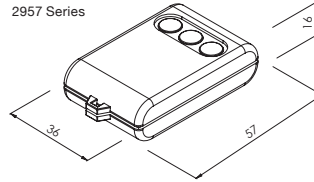

SPECIFICATION

Materials	Lid, base ABS & buttons
Standard colours	Lid & base black similar to RAL 9004 Push buttons combinations of red, black and blue
Standard unit includes	Lid, base and push buttons

BLACK	LEGNTH	WIDTH	HEIGHT	DESCRIPTION
2957-22	57mm	36mm	16mm	1 Button
2957-23	57mm	36mm	16mm	2 Button
2957-43	57mm	36mm	16mm	3 Button
2957-46	45mm	35.6mm	14mm	1 Large Button

2957 Series