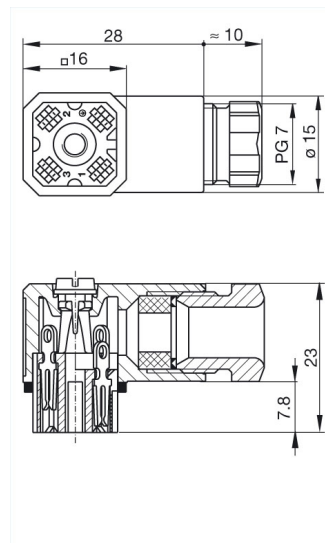

G 20 W 3 F schwarz/black

Industrial Connectors:Rectangular connectors G-series:Cable socket

Product description

Description	Cable socket with PG 7 cable gland and solder contacts
Type	G 20 W 3 F schwarz/black
Order No.	932 185-100
Type of contact	forked spring
Number of contacts	2 + PE
Cable gland	PG 7
Conductor size	0.14 - 0.5 mm ²
Standard	DIN VDE 0627 / IEC 61984
Housing Color	black

Drawing

Technical data

Rated voltage	AC/DC 250 V
Rated current	6 A
Contact resistance	<= 4 mOhm
Type of termination	solder
Suitable cables	4 mm to 7.5 mm

Material

Contact surface material	Sn
Contact bearer material	PA
Housing material	PA

Environmental conditions

Protection class (IEC 60529)	IP 65
Pollution severity	3
Temperature range	-40 °C to +90 °C

Inflammability class

Housing	94 HB
Contact bearer	94 HB

Approvals

VDE	VDE
Packaging unit	
Packaging unit	100 pieces
Scope of delivery and accessories	
Scope of delivery	1 cable socket with PG 7 cable gland, 1 central screw M 3 x 30, 1 gasket, not assembled, in polythene bag
Accessories to order separately	can be plugged into G 30 E 3 M