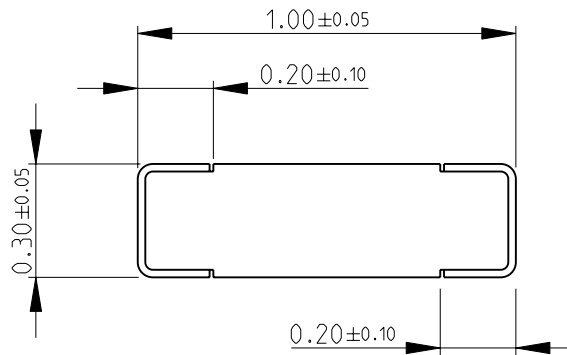

LOC	DIST	REVISIONS			
P	LTR	DESCRIPTION	DATE	DWN	APVD
E	B	BA	NEW RELEASE	27-Sep-08	SM St.P

FOR FURTHER INFORMATION SEE DATA SHEET FOR
CPF SERIES-THIN FILM PRECISION CHIP RESISTORS

RoHS Compliant

2008

RELEASED FOR PUBLICATION

THIS DRAWING IS UNPUBLISHED.

© COPYRIGHT 2008 BY TYCO ELECTRONICS CORPORATION. ALL RIGHTS RESERVED.

DIMENSIONS: mm	DWN	27-Sep-08	MATERIAL	-	FINISH	-
	CHK	27-Sep-08	Tyco Electronics Corporation Dorcan, Swindon, SN3 5HH			
TOLERANCES UNLESS OTHERWISE SPECIFIED:	APVD	27-Sep-08				
0 PLC ±0.2	STEPHEN.P		NAME THIN FILM PRECISION CHIP RESISTORS SERIES CPF 0402			
1 PLC ±0.1	PRODUCT SPEC	-				
2 PLC ±-	APPLICATION SPEC	-	SIZE	CAGE CODE	DRAWING NO	RESTRICTED TO
3 PLC ±-			A 4	00779	©- 1879212	-
4 PLC ±-			CUSTOMER DRAWING			
ANGLES ±5°	WEIGHT	-	SCALE	50:1	SHEET 1 OF 1	REV BA