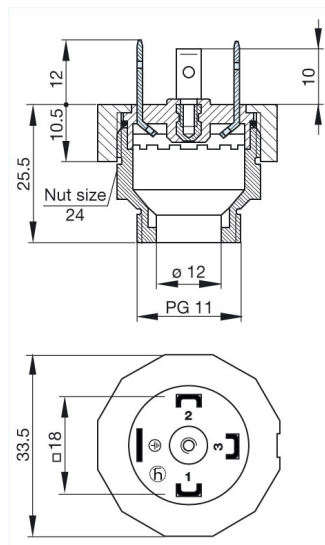

GSP 311 PG11 schwarz/black

Rectangular connectors GDM-series:Type A EN 175301-803 (DIN 43650) / ISO 4400:Appliance connector

Product description

| | |
|--------------------|------------------------------------------------------------------------------------------------|
| Description | appliance connector with thread, appliance connector, threaded sleeve, grip ring, o-ring (NBR) |
| Type | GSP 311 PG11 schwarz/black |
| Order No. | 931 297-001 |
| Number of contacts | 3 + PE |
| Cable gland | PG 11 |
| Standard | DIN EN 175 301-803-A |
| Housing Color | black |
| Construction type | A |

Drawing

Technical data

| | |
|---------------------|---------------|
| Rated voltage | UC 400 V |
| Rated current | 16 A |
| Contact resistance | ≤ 4 mOhm |
| Type of termination | solder |
| Mounting | screw |