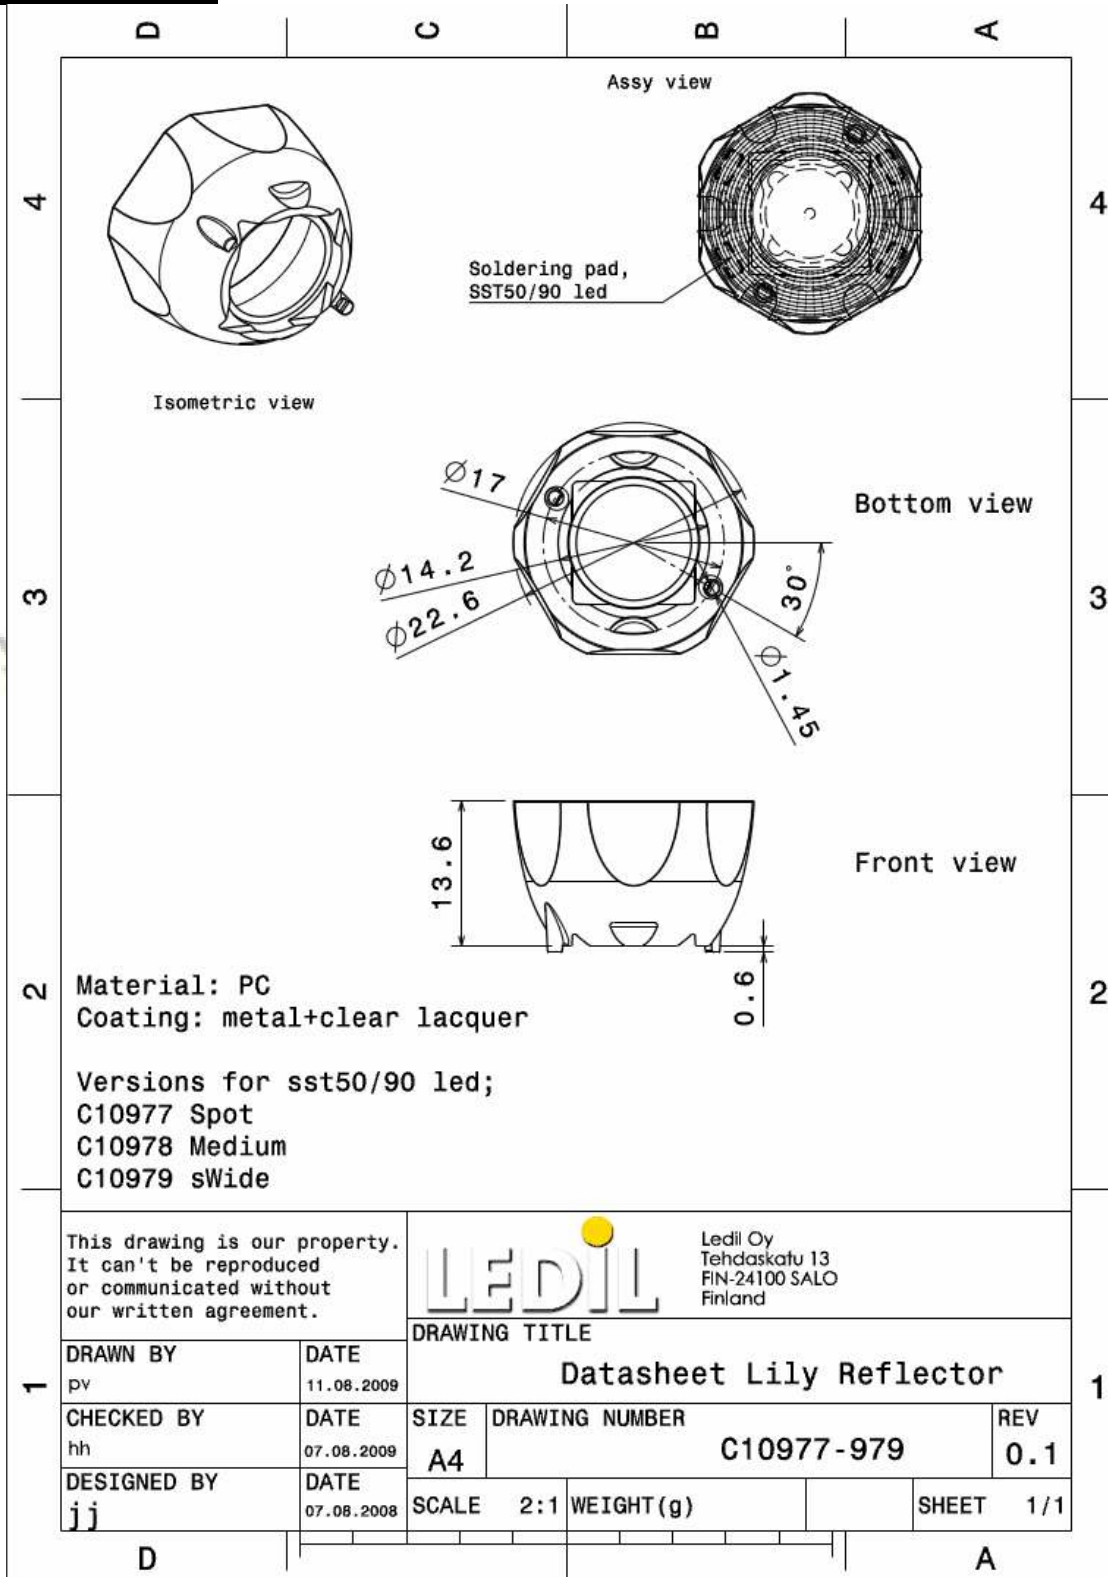

DRAWINGS

© Ledil Oy - PRELIMINARY - Subject to change without prior notice