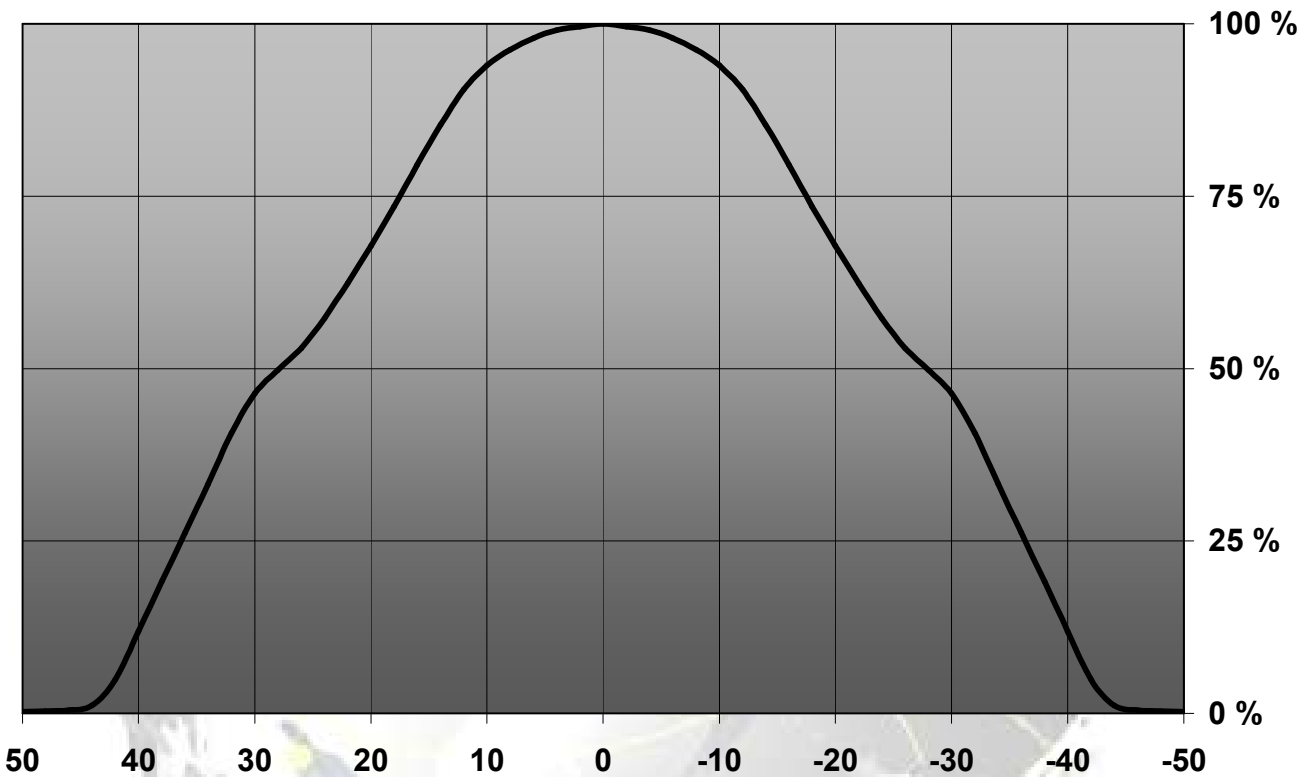

Relative Intensity of C10979_Lily-SST90-W

© Ledil Oy – PRELIMINARY - Subject to change without prior notice