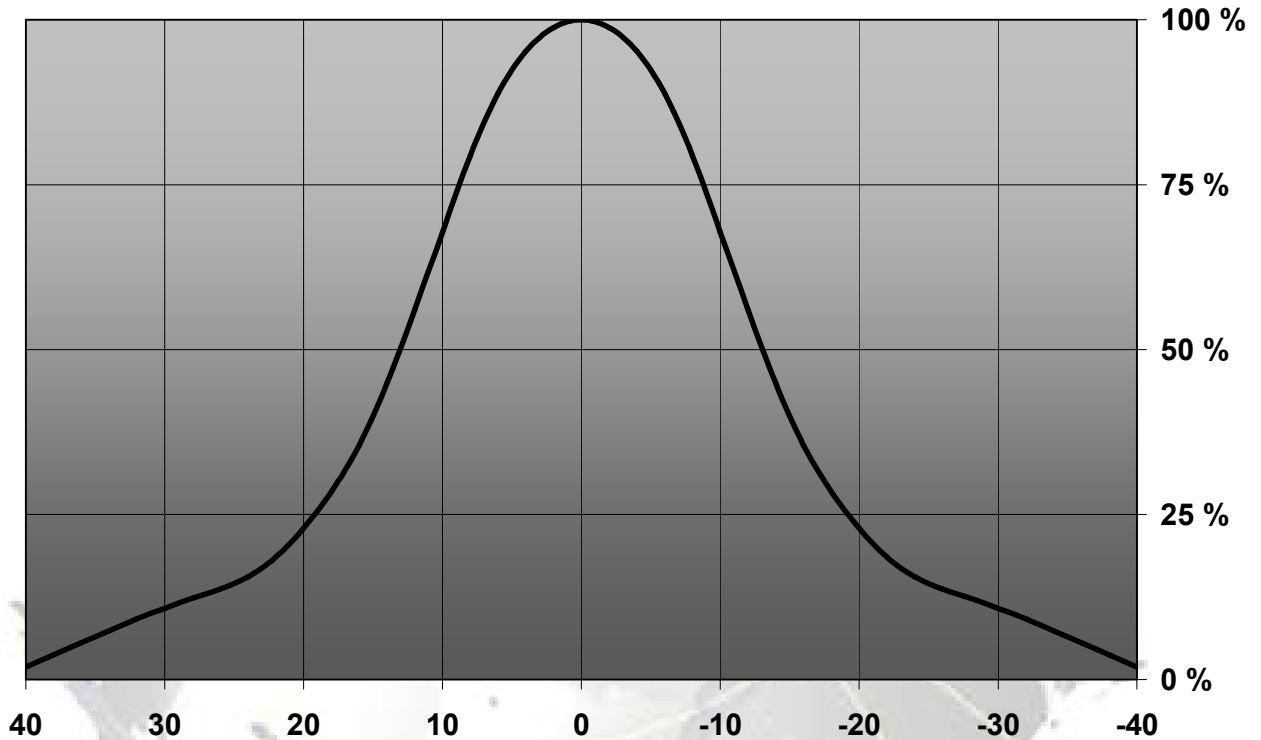

Relative Intensity of C10978_Lily-SST90-M

© Ledil Oy – PRELIMINARY - Subject to change without prior notice