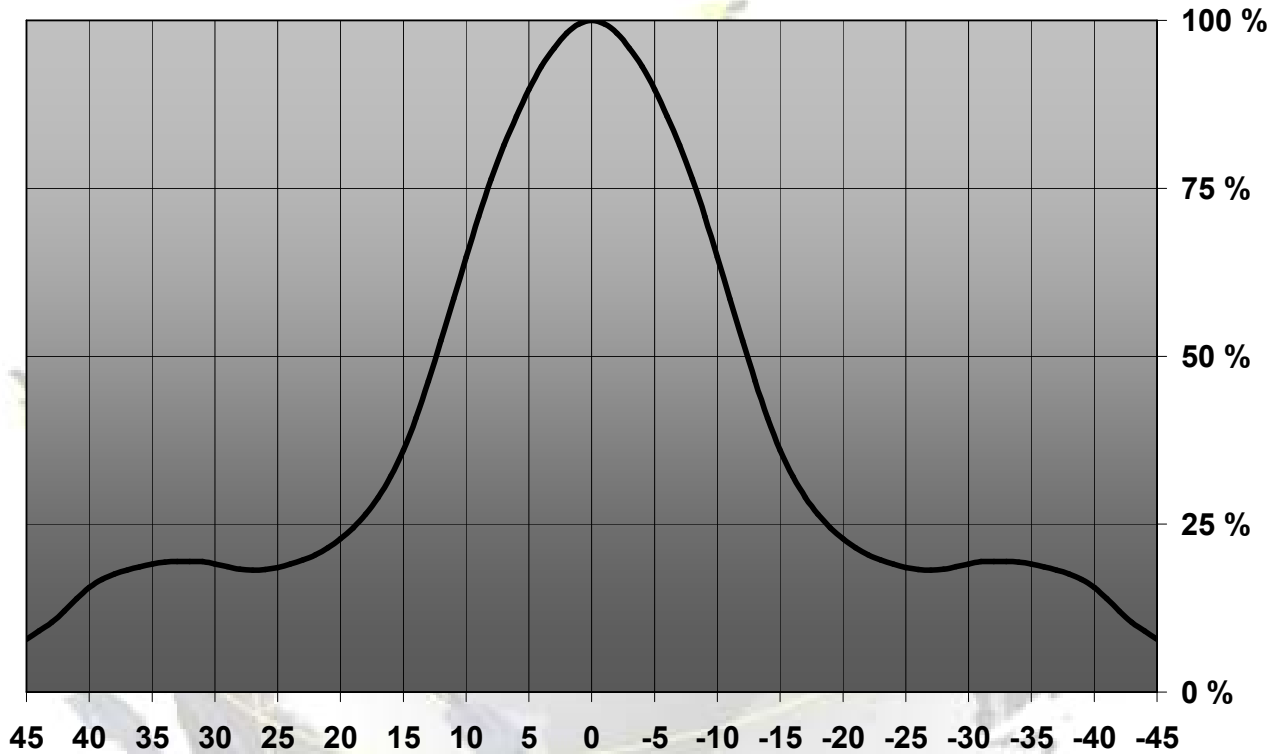

MEASUREMENT DATA

Relative Intensity of C10977_Lily-SST90-S

© Ledil Oy – PRELIMINARY - Subject to change without prior notice