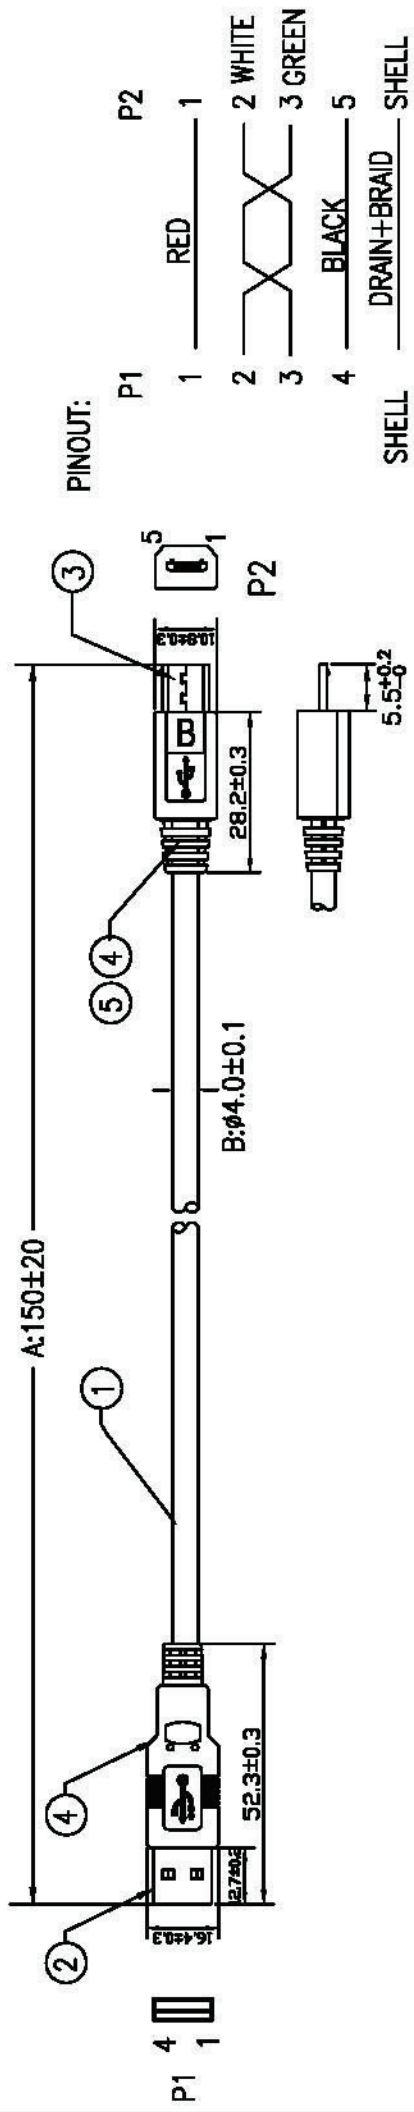

rotronic

Datenblatt - Fiche technique - Data sheet

11.02.8310

**ROLINE USB 2.0 Kabel, Typ A ST – Micro B ST,
0,15 m**

**ROLINE Câble USB 2.0, USB A mâle – Micro USB B mâle,
0,15 m**

**ROLINE USB 2.0 Cable, USB Type A M – Micro USB B M,
0.15 m**

NOTE:

- 1) PRIMARY DIMENSION: A,B
- 2) P1 USB A Male, P2 USB Micro B male
- 3) ROHS & REACH COMPLIANT
- 4) 28AWG x 1 PR + 28 AWG x 2C, gold plated pin 30U", 15cm, black color
- 5) 1 PC/ PE BAG + ROLINE HEADER CARD

5	INNER JACKET:PE (RoHS)
4	OUTER JACKET PVC 45Pa BLACK(1101) (RoHS)
3	MicroUSB B PLUG BLACK TERMINAL PLATED GOLD 30U" SOLDER TYPE (RoHS)
2	USB A TYPE 4P MALE WHITE TERMINAL PLATED GOLD 30U" SOLDER TYPE (RoHS)
1	Micro USB2.0 UL2725(28#1P+AL)+28#2C+A+D+B(65%) OD:4.0mm BLACK(1101) 150MM (RoHS)