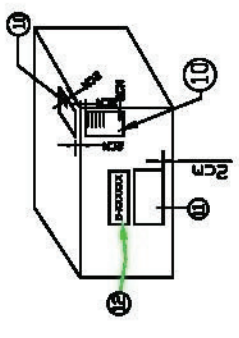

rotronic

Datenblatt - Fiche technique - Data sheet

11.02.8310

**ROLINE USB 2.0 Kabel, Typ A ST – Micro B ST,
0,15 m**

**ROLINE Câble USB 2.0, USB A mâle – Micro USB B mâle,
0,15 m**

**ROLINE USB 2.0 Cable, USB Type A M – Micro USB B M,
0.15 m**

NOTE:

- 1) PRIMARY DIMENSION: A,B
- 2) P1 USB A Male, P2 USB Micro B male
- 3) ROHS & REACH COMPLIANT
- 4) 28AWG x 1 PR + 28 AWG x 2C, gold plated pin 30U", 15cm, black color
- 5) 1 PC/ PE BAG + ROLINE HEADER CARD

5	INNER JACKET:PE (RoHS)
4	OUTER JACKET PVC 45Pa BLACK(1101) (RoHS)
3	MicroUSB B PLUG BLACK TERMINAL PLATED GOLD 30U" SOLDER TYPE (RoHS)
2	USB A TYPE 4P MALE WHITE TERMINAL PLATED GOLD 30U" SOLDER TYPE (RoHS)
1	Micro USB2.0 UL2725(28#1P+AL)+28#2C+A+D+B(65%) OD:4.0mm BLACK(1101) 150MM (RoHS)

rotronic		ROLINE USB 2.0 CABLE, USB AM TO	
		USB MICRO BM, BLACK, 0.15M	
DIMENSIONS	TOLERANCE	CONF.	
0.00 TO 30.00mm	±0.10mm		
30.01 TO 80.00mm	±0.15mm	APPL.	
80.01 TO 180.00mm	±0.15mm		
180.01mm	±0.20mm		
MATERIAL			
FINISH			
DR.	999		
PART NO.	11.02.8310		
SCALE	1/1	UNIT	MM
SHEET		SIZE	A4
REV.			A