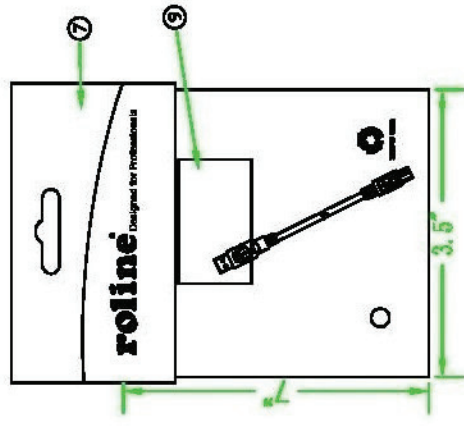

rotronic

Datenblatt - Fiche technique - Data sheet

11.02.8310

**ROLINE USB 2.0 Kabel, Typ A ST – Micro B ST,
0,15 m**

**ROLINE Câble USB 2.0, USB A mâle – Micro USB B mâle,
0,15 m**

**ROLINE USB 2.0 Cable, USB Type A M – Micro USB B M,
0.15 m**

NOTE:

- 1) PRIMARY DIMENSION: A,B
- 2) P1 USB A Male, P2 USB Micro B male
- 3) ROHS & REACH COMPLIANT
- 4) 28AWG x 1 PR + 28 AWG x 2C, gold plated pin 30U", 15cm, black color
- 5) 1 PC/ PE BAG + ROLINE HEADER CARD

5	INNER JACKET:PE (RoHS)
4	OUTER JACKET PVC 45Pa BLACK(1101) (RoHS)
3	MicroUSB B PLUG BLACK TERMINAL PLATED GOLD 30U" SOLDER TYPE (RoHS)
2	USB A TYPE 4P MALE WHITE TERMINAL PLATED GOLD 30U" SOLDER TYPE (RoHS)
1	Micro USB2.0 UL2725(28#1P+AL)+28#2C+A+D+B(65%) OD:4.0mm BLACK(1101) 150MM (RoHS)

rotronic		ROLINE USB 2.0 CABLE, USB AM TO	
		USB MICRO BM, BLACK, 0.15M	
DIMENSIONS	TOLERANCE	CONF.	
0.00 TO 30.00mm	±0.10mm		
30.01 TO 80.00mm	±0.15mm	APPL.	
80.01 TO 180.00mm	±0.15mm		
180.01mm	±0.20mm		
MATERIAL			
FINISH			
DR.	999		
PART NO.	11.02.8310		
SCALE	1/1	UNIT	MM
SHEET		SIZE	A4
REV.			A