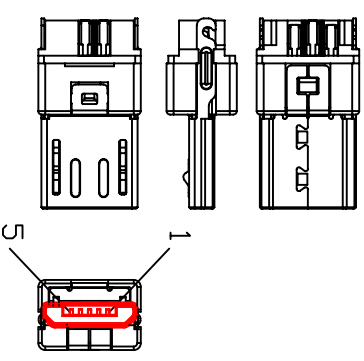

# rotronic

**Datenblatt - Fiche technique - Data sheet**

**11.02.8752**

**ROLINE USB 2.0 Kabel, USB A ST – Micro USB B ST, 1,8m**

**ROLINE Câble USB 2.0, USB A mâle – Micro USB B mâle, 1,8m**

**ROLINE USB 2.0 Cable, USB Type A M – Micro USB B M, 1.8 m**

(注意:A头和B头,头的形状是不一样的)

此结构图中间不需要在另加地线

- NOTE: 线材印字: USB2.0 CABLE 28AWG/1P+28AWG/2C E314459 冗 AWM 2725 80°C 30V VW-1
1. CABLE:UL2725,USB 2.0,AL+B-FDIL,#28\*1P+#28\*2C,BLACK COLOR,DD=3.5mm,PVC JACKET.  
(AL/MG 65%,double shielded, bare copper conductor,)
  2. LENGTH: 1.8M.
  3. CONNECTORS:USB4P(A)TYPE PLUG\*(BLACK INSULATOR)(PIN 30U'').  
MICRO USBM 5P\*(BLACK INSULATOR)(PIN 30U'').
  4. MOLD:MOLDING USB TYPE.
  5. CONTACTS:

USB4P(A)	1	2	3	4	64
MICRO USB5P	1	2	3	5	64
	RED	WHITE	GREEN	BLACK	DRAIN

PAIR

6. OPEN/SHORT TEST: 100% TEST.  
INSULATION: 2M.

1PCS/PE BAG(100\*200\*0.06)

COMPANY	RLA	ITEM NO.	11.02.8752-A	NO	B5538	Rotronic Co.,Ltd.	
REVISION	DATE	DISCRIPTION	DRAWN BY			SCALE	NON
REV.A/0	2009.11.17	A10-2911012	DESIGNED BY			UNIT (mm)	
REV.A/1	2009.12.01	增加线材印字	APPROVAL BY			DRAWING NO.	