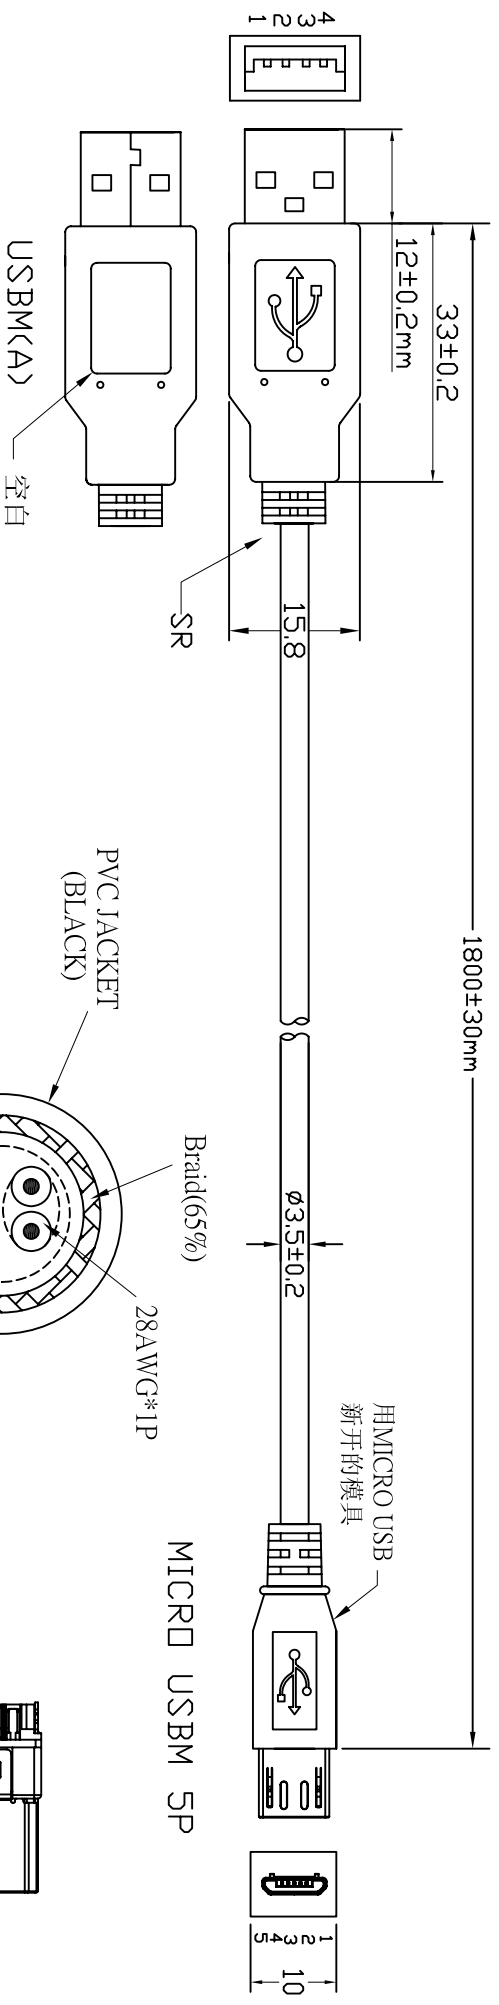

# rotronic

**Datenblatt - Fiche technique - Data sheet**

**11.02.8752**

**ROLINE USB 2.0 Kabel, USB A ST – Micro USB B ST, 1,8m**

**ROLINE Câble USB 2.0, USB A mâle – Micro USB B mâle, 1,8m**

**ROLINE USB 2.0 Cable, USB Type A M – Micro USB B M, 1.8 m**

(注意:A头和B头,头的形状是不一样的)

此结构图中间不需要在另加地线

- NOTE: 线材印字: USB2.0 CABLE 28AWG/1P+28AWG/2C E314459 冗 AWM 2725 80°C 30V VW-1
1. CABLE:UL2725,USB 2.0,AL+B-FDIL,#28\*1P+#28\*2C,BLACK COLOR,DD=3.5mm,PVC JACKET.  
(AL/MG 65%,double shielded, bare copper conductor,)
  2. LENGTH: 1.8M.
  3. CONNECTORS:USB4P(A)TYPE PLUG\*(BLACK INSULATOR)(PIN 30U'').  
MICRO USBM 5P\*(BLACK INSULATOR)(PIN 30U'').
  4. MOLD:MOLDING USB TYPE.
  5. CONTACTS:

USB4P(A)	1	2	3	4	64
MICRO USB5P	1	2	3	5	64
	RED	WHITE	GREEN	BLACK	DRAIN

PAIR

6. OPEN/SHORT TEST: 100% TEST.  
INSULATION: 2M.

1PCS/PE BAG(100\*200\*0.06)

COMPANY	RLA	ITEM NO.	11.02.8752-A	NO	B5538	Rotronic Co.,Ltd.	
REVISION	DATE	DISCRIPTION	DRAWN BY			SCALE	NON
REV.A/0	2009.11.17	A10-2911012	DESIGNED BY			UNIT (mm)	
REV.A/1	2009.12.01	增加线材印字	APPROVAL BY			DRAWING NO.	