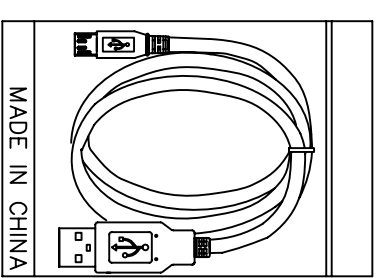

# rotronic

**Datenblatt - Fiche technique - Data sheet**

**11.02.8752**

**ROLINE USB 2.0 Kabel, USB A ST – Micro USB B ST, 1,8m**

**ROLINE Câble USB 2.0, USB A mâle – Micro USB B mâle, 1,8m**

**ROLINE USB 2.0 Cable, USB Type A M – Micro USB B M, 1.8 m**

(注意:A头和B头,头的形状是不一样的)

此结构图中间不需要在另加地线

- NOTE: 线材印字: USB2.0 CABLE 28AWG/1P+28AWG/2C E314459 冗 AWM 2725 80°C 30V VW-1
1. CABLE:UL2725,USB 2.0,AL+B-FDIL,#28\*1P+#28\*2C,BLACK COLOR,DD=3.5mm,PVC JACKET.  
(AL/MG 65%,double shielded, bare copper conductor,)
  2. LENGTH: 1.8M.
  3. CONNECTORS:USB4P(A)TYPE PLUG\*(BLACK INSULATOR)(PIN 30U'').  
MICRO USBM 5P\*(BLACK INSULATOR)(PIN 30U'').
  4. MOLD:MOLDING USB TYPE.
  5. CONTACTS:

USB4P(A)	1	2	3	4	64
MICRO USB5P	1	2	3	5	64
	RED	WHITE	GREEN	BLACK	DRAIN

PAIR

6. OPEN/SHORT TEST: 100% TEST.  
INSULATION: 2M.

1PCS/PE BAG(100\*200\*0.06)

COMPANY	RLA	ITEM NO.	11.02.8752-A	NO	B5538	Rotronic Co.,Ltd.	
REVISION	DATE	DISCRIPTION	DRAWN BY			SCALE	NON
REV.A/0	2009.11.17	A10-2911012	DESIGNED BY			UNIT (mm)	
REV.A/1	2009.12.01	增加线材印字	APPROVAL BY			DRAWING NO.	