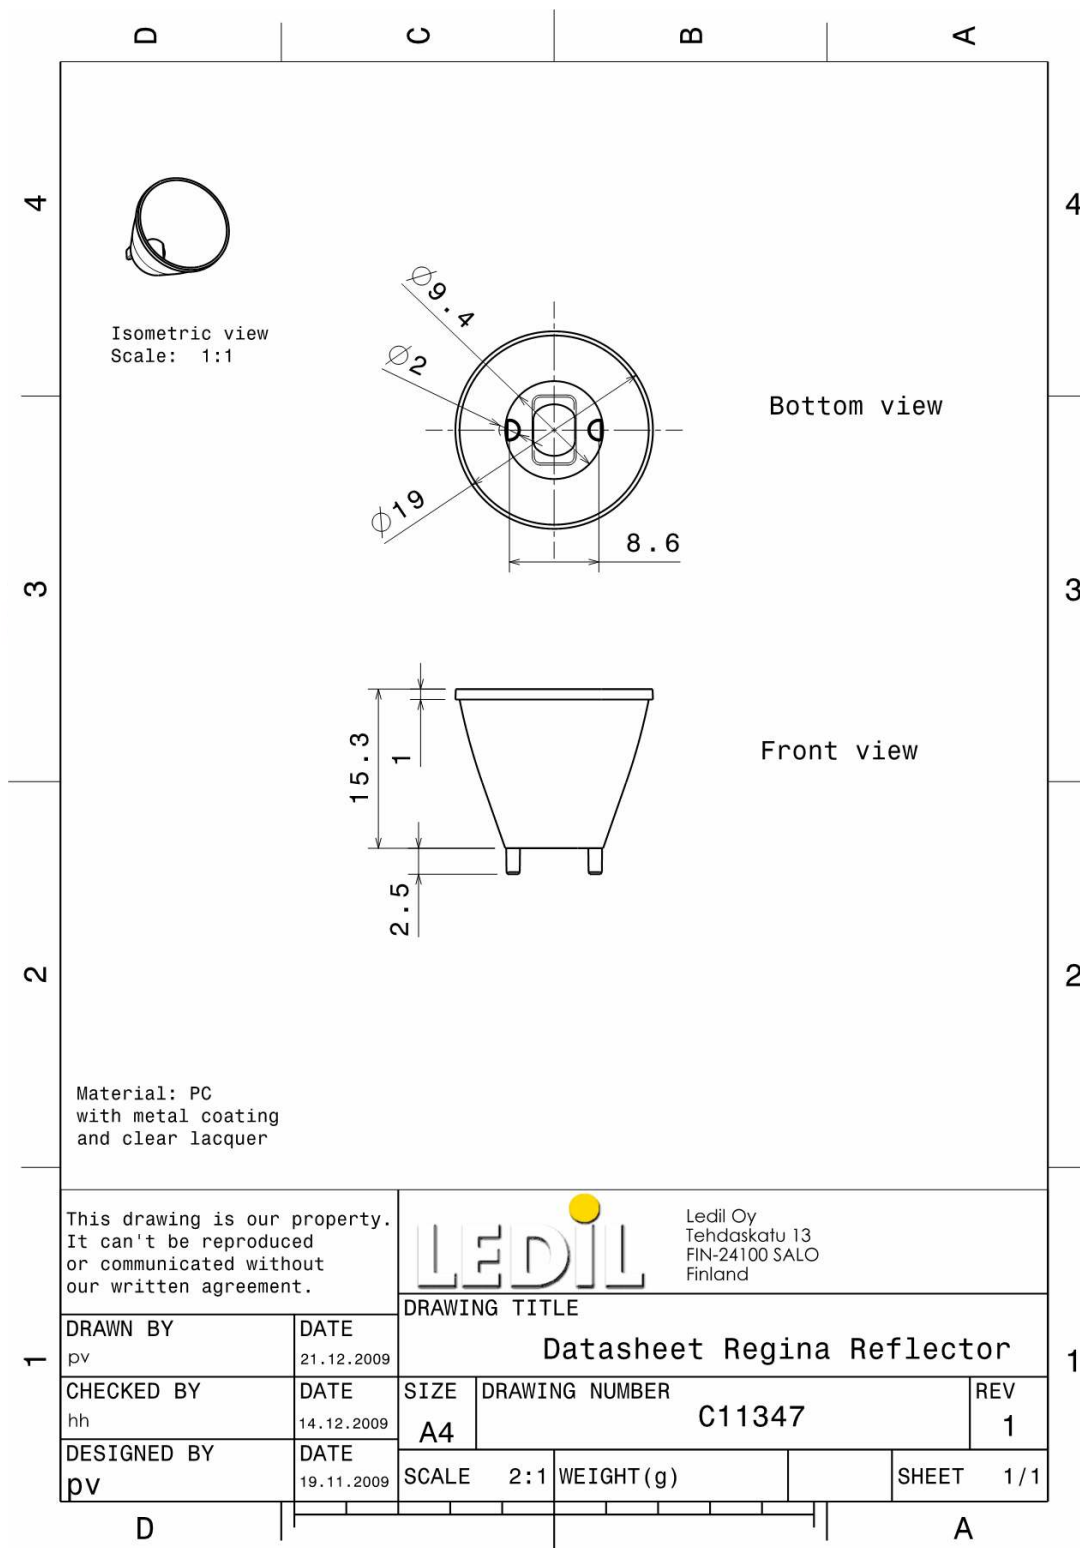

DRAWINGS

© Ledil Oy – PRELIMINARY - Subject to change without prior notice