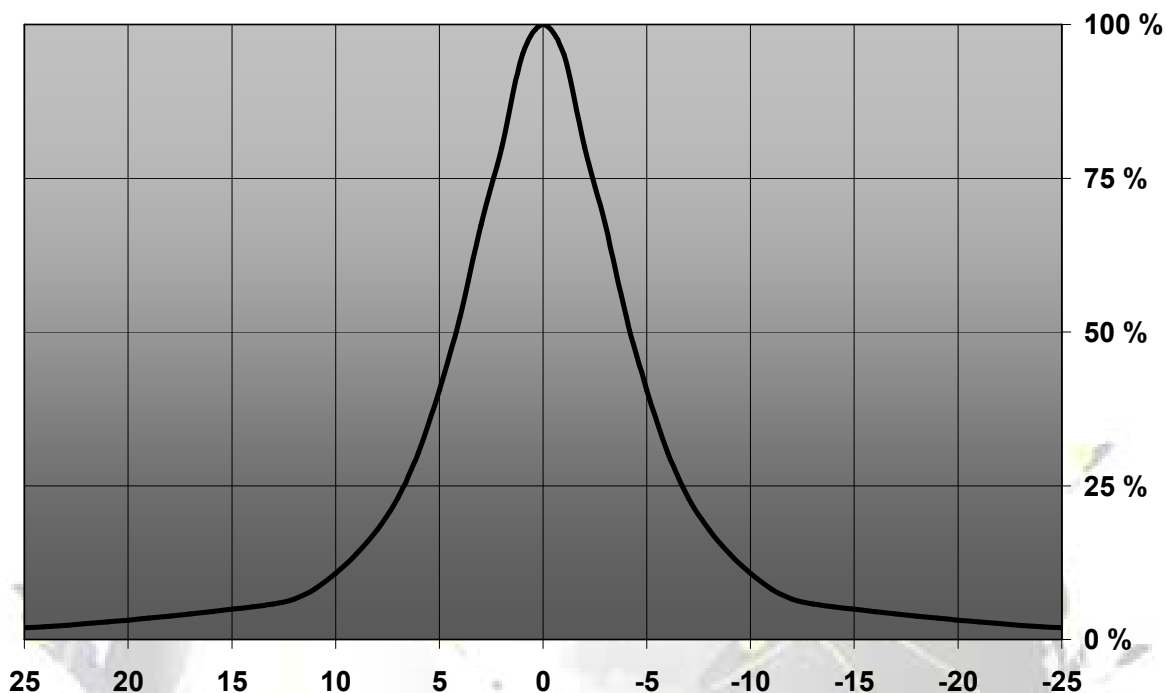

Relative Intensity of C11347_Regina-XP-E

© Ledil Oy – PRELIMINARY - Subject to change without prior notice