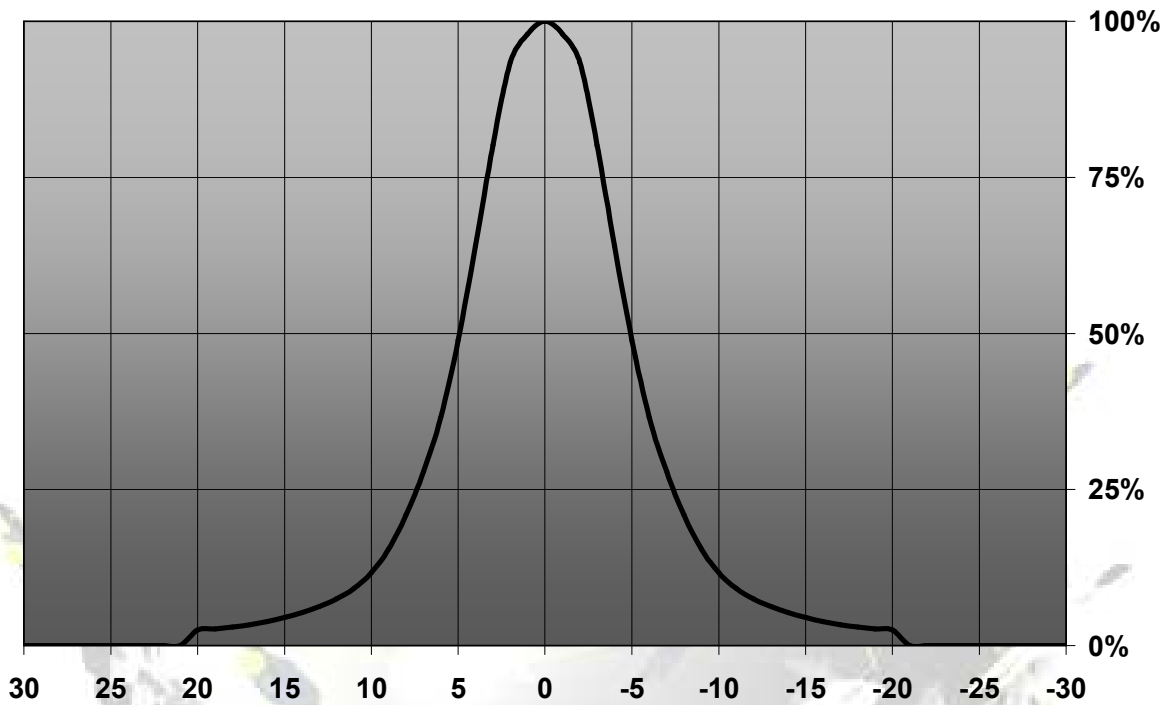

MEASUREMENTS

Relative Intensity of C11347_Regina

© Ledil Oy – PRELIMINARY - Subject to change without prior notice