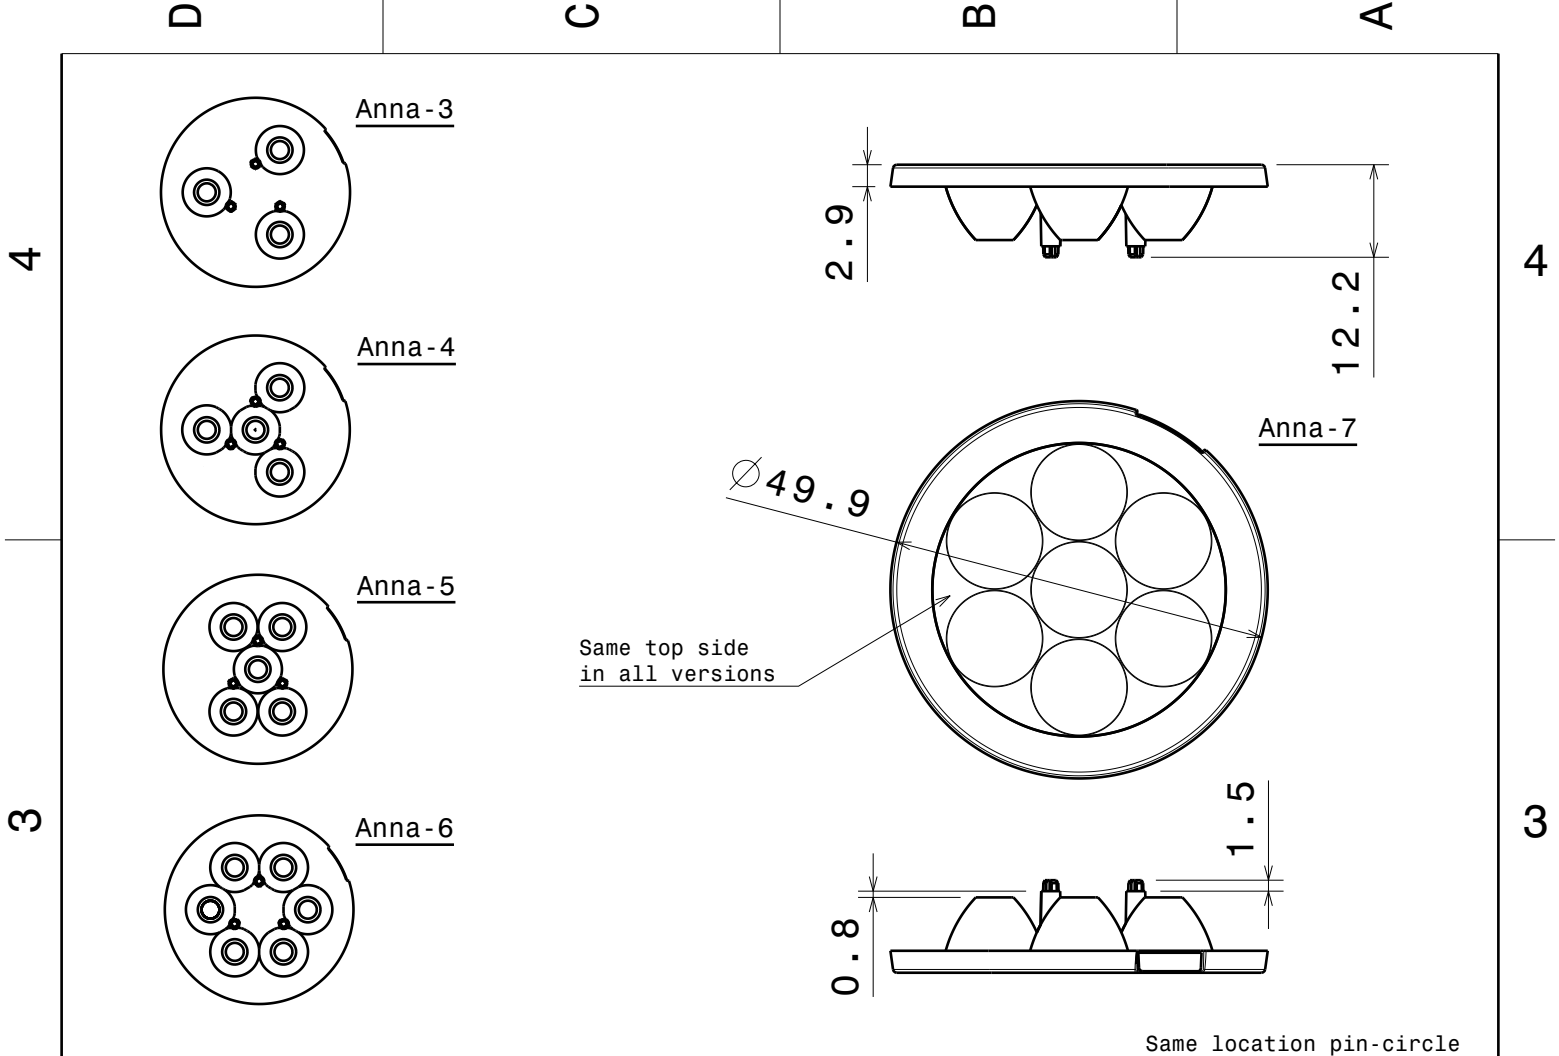

Anna-50-5 series

Ordering number	C11612		
Description	C11612_Anna-50-5-S-OSL		
Family	Anna-50-5	FWHM	0 degrees
Type	Lens	Efficiency	-
LED	Oslon SSL 80	cd/lm	-
Color	Transparent	Gerber File	Available
Diameter	50 mm		
Height	10.7 mm		
Style	Round		
Optic Material	PMMA		
Holder Material	-		
Fastening	-		
Status	Ready		

Ordering number	C11613		
Description	C11613_Anna-50-5-M-OSL		
Family	Anna-50-5	FWHM	0 degrees
Type	Lens	Efficiency	-
LED	Oslon SSL 80	cd/lm	-
Color	Transparent	Gerber File	Available
Diameter	50 mm		
Height	10.7 mm		
Style	Round		
Optic Material	PMMA		
Holder Material	-		
Fastening	-		
Status	Ready		

Ordering number	C11614		
Description	C11614_Anna-50-5-W-OSL		
Family	Anna-50-5	FWHM	0 degrees
Type	Lens	Efficiency	-
LED	Oslon SSL 80	cd/lm	-
Color	Transparent	Gerber File	Available
Diameter	50 mm		
Height	10.7 mm		
Style	Round		
Optic Material	PMMA		
Holder Material	-		
Fastening	-		
Status	Ready		

Material: PMMA

- Versions:
 Anna-3-S
 Anna-3-M
 Anna-3-W
 Anna-4-S
 Anna-4-M
 Anna-4-W
 Anna-5-S
 Anna-5-M
 Anna-5-W
 Anna-6-S
 Anna-6-M
 Anna-6-W
 Anna-7-S
 Anna-7-M
 Anna-7-W

Number of cones varies;
 3, 4, 5, 6 and 7 pcs
 on bottom side depending
 the version.