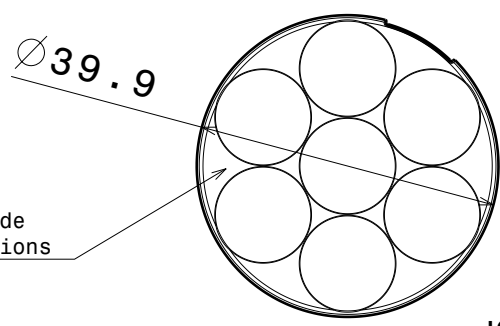

Anna-7

Same top side in all versions