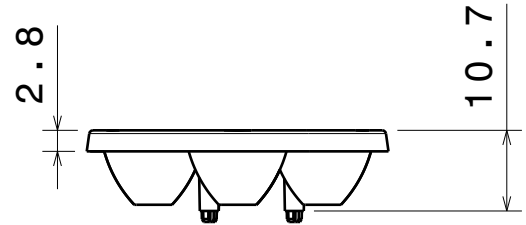

D

C

B

A

4

4

3

3

2

2

1

1