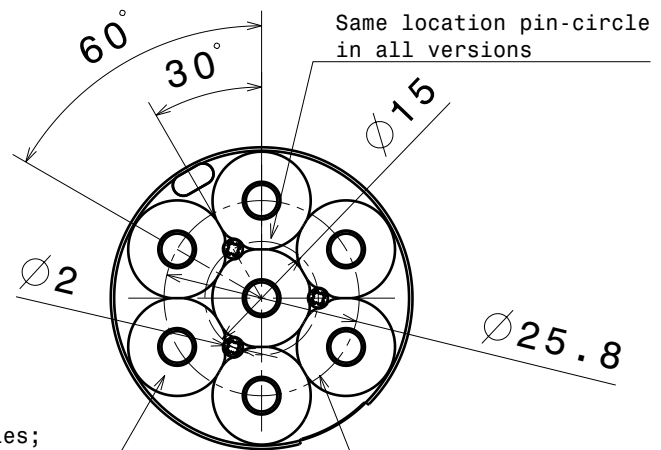

<b>Ordering number</b>	<b>C11795</b>		
<b>Description</b>	<b>C11795_Anna-40-4-W-OSL</b>		
Family	Anna-40-4	FWHM	degrees
Type	Lens	Efficiency	-
LED	Oslon SSL 80	cd/lm	-
Color	Transparent	Gerber File	Available
Diameter	40 mm		
Height	10.7 mm		
Style	Round		
Optic Material	PMMA		
Holder Material	-		
Fastening	-		
Status	Ready		

2

2

1

1

Anna-3

Anna-4

Anna-5

Anna-6

Anna-7

Same top side in all versions

Same location pin-circle in all versions

Number of cones varies; 3, 4, 5, 6 and 7pcs on bottom side depending the version.

Same led-circle in all versions

Material: PMMA

DESIGNED BY hh DATE 30.07.2010

SIZE A4 DRAWING NUMBER - REV 1

SCALE 1:1 WEIGHT (g) SHEET 1/1

D

A