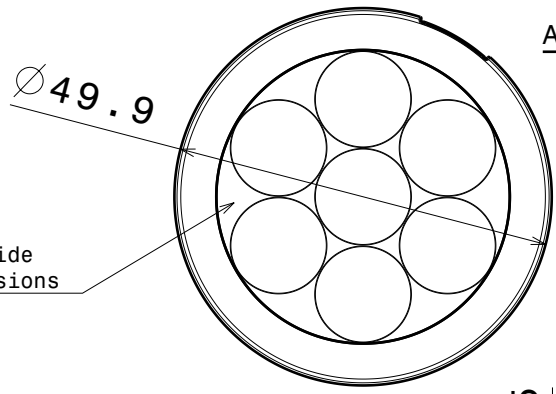

Anna-50-4 series

Ordering number C11800
Description C11800_Anna-50-4-M-OSL

Family	Anna-50-4	FWHM	0 degrees
Type	Lens	Efficiency	-
LED	Oslon SSL 80	cd/lm	-
Color	Transparent	Gerber File	Available
Diameter	50 mm		
Height	10.7 mm		
Style	Round		
Optic Material	-		
Holder Material	-		
Fastening	-		
Status	Ready		

Ordering number C11801
Description C11801-Anna-50-4-W-OSL

Family	Anna-50-4	FWHM	0 degrees
Type	Lens	Efficiency	-
LED	Oslon SSL 80	cd/lm	-
Color	Transparent	Gerber File	Available
Diameter	50 mm		
Height	10.7 mm		
Style	Round		
Optic Material	-		
Holder Material	-		
Fastening	-		
Status	Ready		

1

Anna-3

Anna-4

Anna-5

Anna-6

Anna-7

Same top side in all versions

Same location pin-circle in all versions