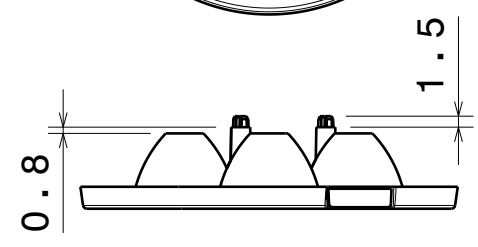

Same location pin-circle in all versions