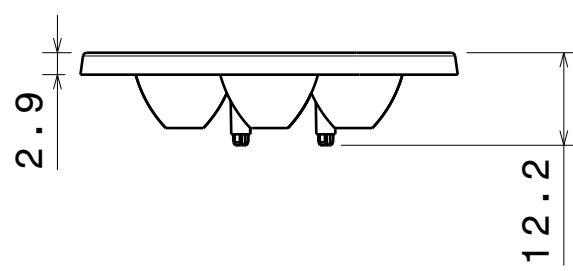

Ordering number C11801
Description C11801-Anna-50-4-W-OSL

Family	Anna-50-4	FWHM	0 degrees
Type	Lens	Efficiency	-
LED	Oslon SSL 80	cd/lm	-
Color	Transparent	Gerber File	Available
Diameter	50 mm		
Height	10.7 mm		
Style	Round		
Optic Material	-		
Holder Material	-		
Fastening	-		
Status	Ready		

1

Anna-3

Anna-4

Anna-5

Anna-6

Anna-7

Same top side in all versions

Same location pin-circle in all versions