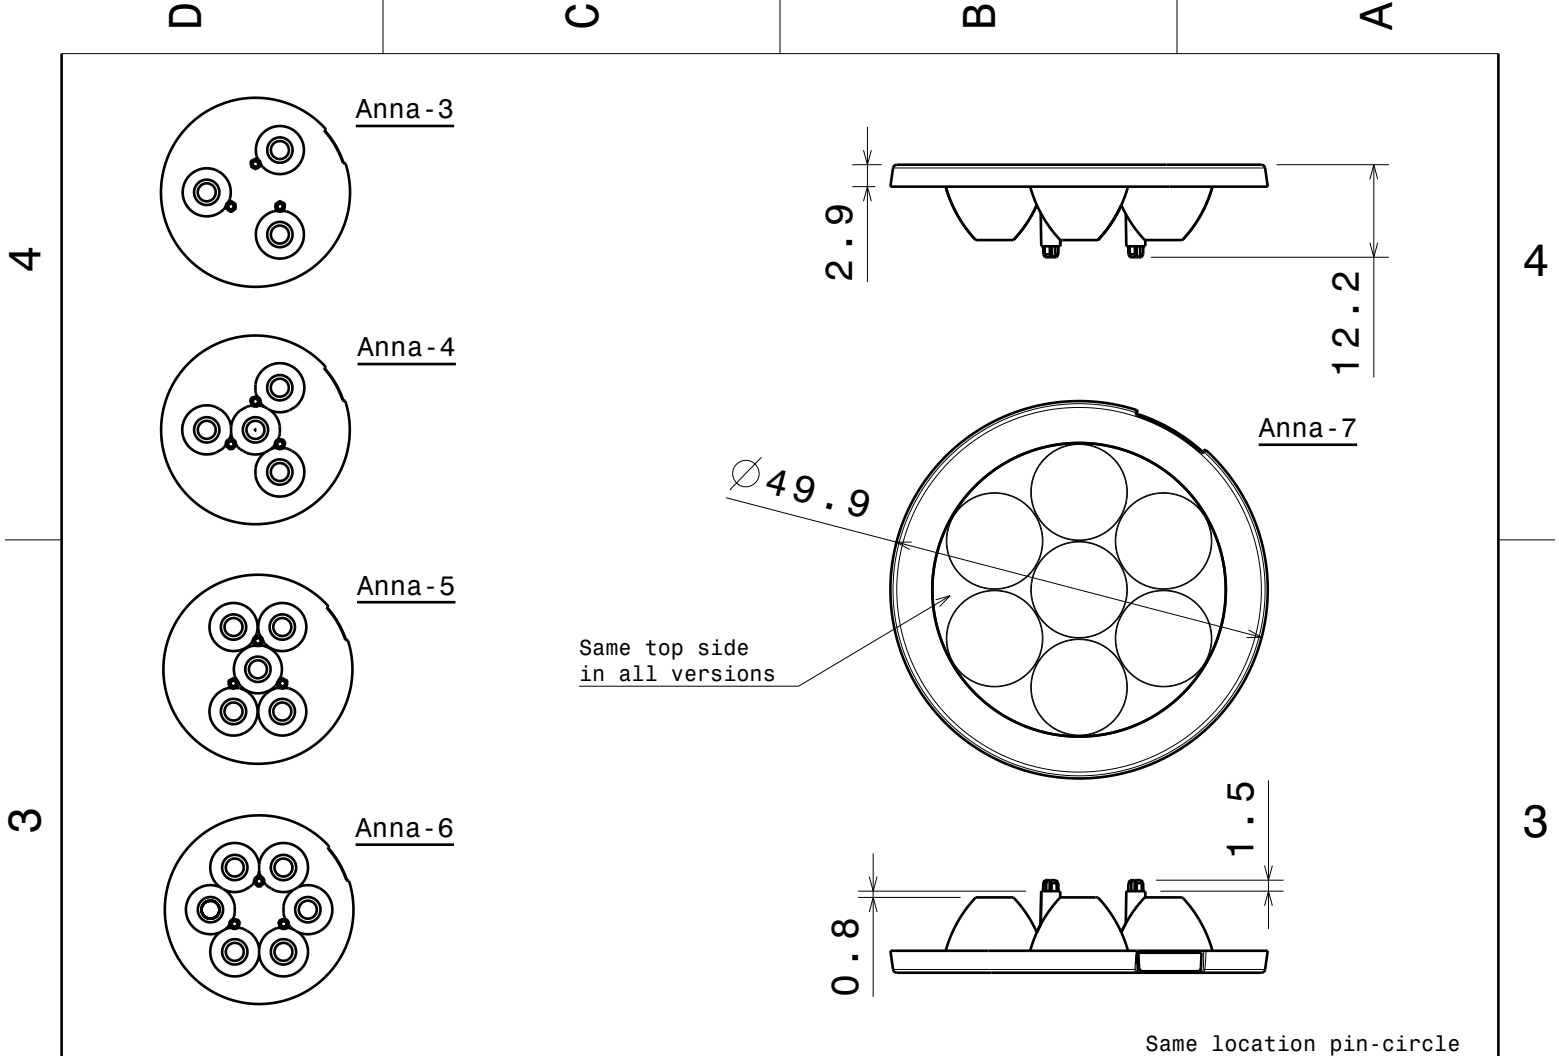

Anna-50-6 series

Ordering number	C11812		
Description	C11812_Anna-50-6-M-OSL		
Family	Anna-50-6	FWHM	0 degrees
Type	Lens	Efficiency	-
LED	Oslon SSL 80	cd/lm	-
Color	Transparent	Gerber File	Available
Diameter	50 mm		
Height	10.7 mm		
Style	Round		
Optic Material	PMMA		
Holder Material	-		
Fastening	-		
Status	Ready		

Ordering number	C11813		
Description	C11813_Anna-50-6-W-OSL		
Family	Anna-50-6	FWHM	0 degrees
Type	Lens	Efficiency	-
LED	Oslon SSL 80	cd/lm	-
Color	Transparent	Gerber File	Available
Diameter	50 mm		
Height	10.7 mm		
Style	Round		
Optic Material	PMMA		
Holder Material	-		
Fastening	-		
Status	Ready		

Material: PMMA

- Versions:
 Anna-3-S
 Anna-3-M
 Anna-3-W
 Anna-4-S
 Anna-4-M
 Anna-4-W
 Anna-5-S
 Anna-5-M
 Anna-5-W
 Anna-6-S
 Anna-6-M
 Anna-6-W
 Anna-7-S
 Anna-7-M
 Anna-7-W

Number of cones varies;
 3, 4, 5, 6 and 7 pcs
 on bottom side depending
 the version.

SIZE A4	DRAWING NUMBER -	REV 1
SCALE 1:1	WEIGHT (g)	SHEET 1/1

4

3

2

1

4

3

2