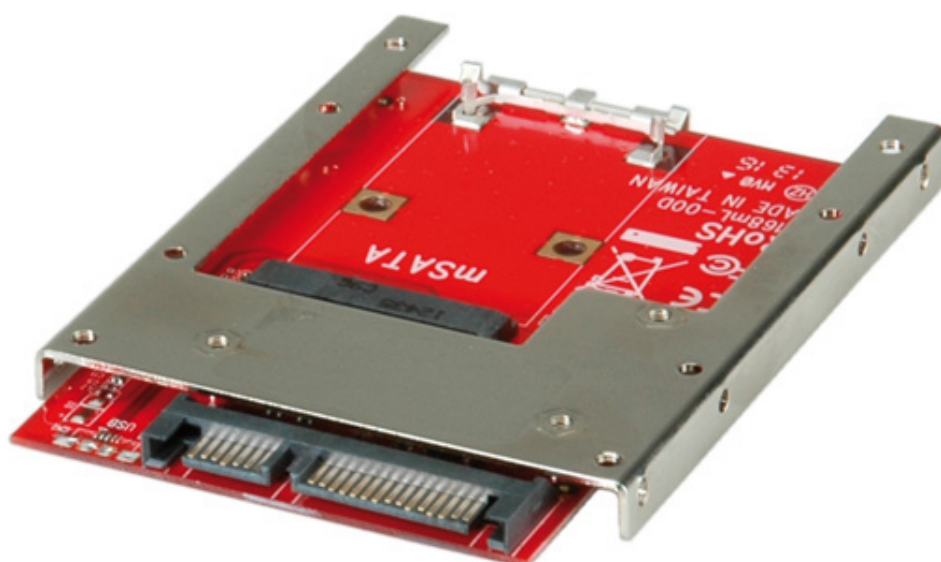

rotronic

Datenblatt - Fiche technique - Data sheet

11.03.1567

ROLINE Adapter mSATA SSD zu 2.5 SATA 22pin,

ROLINE Adaptateur mSATA SSD – 2.5 SATA 22pins,

ROLINE Adapter, mSATA SSD to 2.5 SATA 22pin,

Item no.: 11.03.1567

ROLINE Adapter mSATA SSD-SATA, Type 2.5

Features:

- **Latch mSATA Adapter Board with 2.5 Metal Frame**
- **Best Solution that convert and easily retain Fast Speed mSATA SSD as normally standard 2.5 SATA SSD**
- **Converts Full Size mSATA SSD to 2.5 Form Factor SSD**
- **Supports SATA 6 Gbit/s, and downwards to 3 Gbit/s, 1.5 Gbit/s**
- **22 pin SATA (signals and power) male connector on board**
- **Transparent to the operating system, no driver required**
- **Latch mSATA connector on board, no need the screw for the retention of mSATA module**
- **Includes 2.5 drive metal frame with 8 mounting holes and 4 HDD screws**
- **Supports any OS like Windows, Mac, etc.**
- **Supports industrial operating temperature range: - 40 ~ 85 °C**