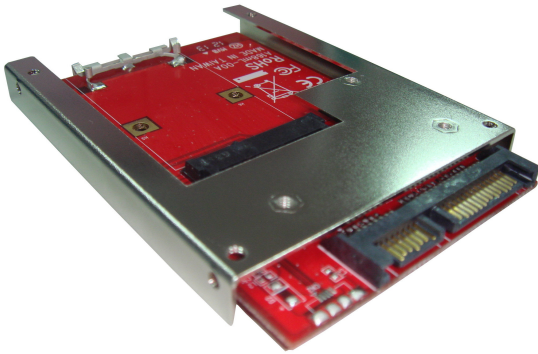

rotronic

Datenblatt - Fiche technique - Data sheet

11.03.1567

ROLINE Adapter mSATA SSD zu 2.5 SATA 22pin,

ROLINE Adaptateur mSATA SSD – 2.5 SATA 22pins,

ROLINE Adapter, mSATA SSD to 2.5 SATA 22pin,

Item no.: 11.03.1567

ROLINE Adapter mSATA SSD-SATA, Type 2.5

Features:

- **Latch mSATA Adapter Board with 2.5 Metal Frame**
- **Best Solution that convert and easily retain Fast Speed mSATA SSD as normally standard 2.5 SATA SSD**
- **Converts Full Size mSATA SSD to 2.5 Form Factor SSD**
- **Supports SATA 6 Gbit/s, and downwards to 3 Gbit/s, 1.5 Gbit/s**
- **22 pin SATA (signals and power) male connector on board**
- **Transparent to the operating system, no driver required**
- **Latch mSATA connector on board, no need the screw for the retention of mSATA module**
- **Includes 2.5 drive metal frame with 8 mounting holes and 4 HDD screws**
- **Supports any OS like Windows, Mac, etc.**
- **Supports industrial operating temperature range: - 40 ~ 85 °C**