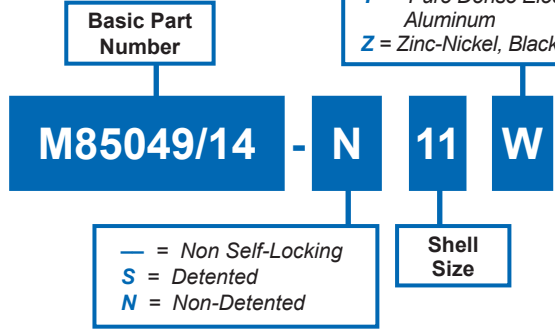

AS85049/14S Self-Locking E-Nut

AS85049

B

CONNECTOR DESIGNATOR:	
H	MIL-DTL-38999 Series III & IV EN36455

Finish
<i>A</i> = Anodize, Black
<i>N</i> = Electroless Nickel
<i>W</i> = 1,000 Hour Cadmium Olive Drab over Electroless Nickel
<i>X</i> = Nickel Fluorocarbon Polymer
<i>Y</i> = Pure Dense Electrodeposited Aluminum
<i>Z</i> = Zinc-Nickel, Black

Shell Size	Shell Size Code Ref.	A Thread Class 2B	Ø C Max	
9	A	M12 X 1 - 6H	.86	(21.8)
11	B	M15 X 1 - 6H	.98	(24.9)
13	C	M18 X 1 - 6H	1.16	(29.5)
15	D	1M22 X 1 - 6H	1.28	(32.5)
17	E	M25 X 1 - 6H	1.41	(35.8)
19	F	M28 X 1 - 6H	1.52	(38.6)
21	G	M31 X 1 - 6H	1.64	(41.7)
23	H	M34 X 1 - 6H	1.77	(45.0)
25	J	M37 X 1 - 6H	1.89	(48.0)

- APPLICATION NOTES**
- For complete dimensions, see the applicable Military Specification.
 - Metric dimensions (mm) are indicated in parentheses.

Dimensions in inches (millimeters) and are subject to change without notice.