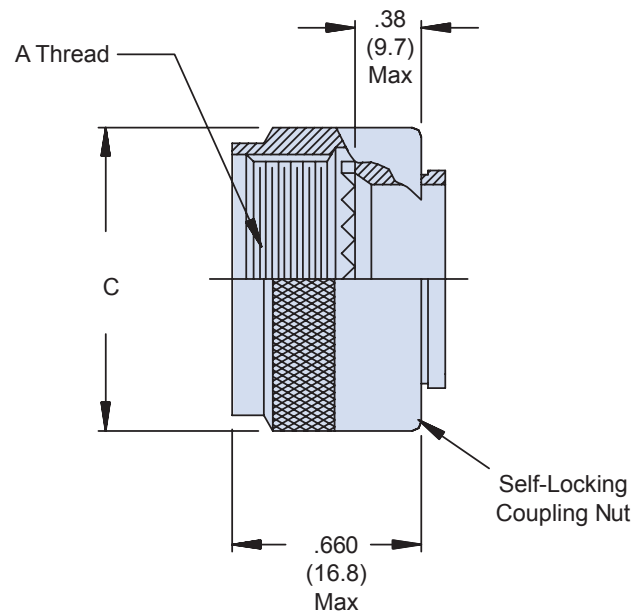

AS85049/14S Self-Locking E-Nut

AS85049

B

CONNECTOR DESIGNATOR:	
H	MIL-DTL-38999 Series III & IV EN36455

Finish
<i>A</i> = Anodize, Black
<i>N</i> = Electroless Nickel
<i>W</i> = 1,000 Hour Cadmium Olive Drab over Electroless Nickel
<i>X</i> = Nickel Fluorocarbon Polymer
<i>Y</i> = Pure Dense Electrodeposited Aluminum
<i>Z</i> = Zinc-Nickel, Black

Shell Size	Shell Size Code Ref.	A Thread Class 2B	Ø C Max	
9	A	M12 X 1 - 6H	.86	(21.8)
11	B	M15 X 1 - 6H	.98	(24.9)
13	C	M18 X 1 - 6H	1.16	(29.5)
15	D	1M22 X 1 - 6H	1.28	(32.5)
17	E	M25 X 1 - 6H	1.41	(35.8)
19	F	M28 X 1 - 6H	1.52	(38.6)
21	G	M31 X 1 - 6H	1.64	(41.7)
23	H	M34 X 1 - 6H	1.77	(45.0)
25	J	M37 X 1 - 6H	1.89	(48.0)

- APPLICATION NOTES**
- For complete dimensions, see the applicable Military Specification.
 - Metric dimensions (mm) are indicated in parentheses.

Dimensions in inches (millimeters) and are subject to change without notice.