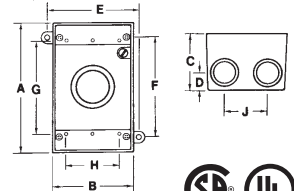

Red•Dot® universal device boxes

S100CN / S105CN / B13030G / IH3

B1502SG

DIH3-1-LM

IH4 / S101E / S121E-R-CN

S102CN / S107CN / IH5

IH6S2

Cat. No.	Description	No. of Hubs	Hub Size (in.)	A (in.)	B (in.)	C (in.)	D (in.)	E (in.)	F (in.)	G (in.)	H (in.)	J (in.)	Cu. (in.)
Single Gang Outlet Boxes - 2 in. Deep (Cast Aluminum)													
S100CN	Single gang universal standard outlet box	3	1/2	4-9/16	2-13/16	2	5/8	3-13/16	3-1/2	3-1/4	1-7/8	-	19.0
S100BRCN	Single gang universal standard outlet box, bronze, aluminum	3	1/2	4-9/16	2-13/16	2	5/8	3-13/16	3-1/2	3-1/4	1-7/8	-	19.0
S100WHCN	Single gang universal standard outlet box, white, aluminum	3	1/2	4-9/16	2-13/16	2	5/8	3-13/16	3-1/2	3-1/4	1-7/8	-	19.0
S105CN	Single gang universal weatherproof box, silver, aluminum	3	3/4	4-9/16	2-13/16	2	5/8	3-13/16	3-1/2	3-1/4	1-7/8	-	18.3
B13030G	Single gang universal weatherproof box, silver, aluminum	3	1	4-9/16	2-13/16	2	5/8	3-13/16	3-1/2	3-1/4	1-7/8	1-1/2	17.5
IH3-1-LM	Single gang universal weatherproof box, silver, aluminum	3	1/2	4-9/16	2-13/16	2	5/8	3-13/16	3-1/2	3-1/4	1-7/8	1-1/2	19.0
IH4-1-LM	Single gang universal weatherproof box, silver, aluminum	4	1/2	4-9/16	2-13/16	2	5/8	3-13/16	3-1/2	3-1/4	1-7/8	1-1/2	19.0
IH4-2-LM	Single gang universal weatherproof box, silver, aluminum	4	3/4	4-9/16	2-13/16	2	5/8	3-13/16	3-1/2	3-1/4	1-7/8	1-1/2	18.3
S101E	Single gang universal standard outlet box, silver, aluminum	4	1/2	4-9/16	2-13/16	2	5/8	3-13/16	3-1/2	3-1/4	1-7/8	1-1/2	19.0
S102CN	Single gang universal standard outlet box, silver, aluminum	5	1/2	4-9/16	2-13/16	2	5/8	3-13/16	3-1/2	3-1/4	1-7/8	1-1/2	19.0
S107CN	Single gang universal weatherproof box, silver, aluminum	5	3/4	4-9/16	2-13/16	2	5/8	3-13/16	3-1/2	3-1/4	1-7/8	1-1/2	18.3
B1501SGR	Single gang universal weatherproof box, silver, aluminum	5	1/2	4-9/16	2-13/16	2	5/8	3-13/16	3-1/2	3-1/4	1-7/8	1-1/2	18.3
B1502SG	Single gang universal weatherproof box, hub, silver, aluminum	5	3/4	4-9/16	2-13/16	2	5/8	3-13/16	3-1/2	3-1/4	1-7/8	1-1/2	18.0
IH6S2-1	Single gang universal weatherproof box, silver, aluminum	6	1/2	4-9/16	2-13/16	2	5/8	3-13/16	3-1/2	3-1/4	1-7/8	1-1/2	17.5
IH6S2-2	Single gang universal weatherproof box, silver, aluminum	6	3/4	4-9/16	2-13/16	2	5/8	3-13/16	3-1/2	3-1/4	1-7/8	1-1/2	17.5
DIH3-1-LM	Single gang universal weatherproof box, silver, aluminum	3	1/2	4-9/16	2-13/16	2	5/8	3-13/16	3-1/2	3-1/4	1-7/8	1-1/2	19.0
DIH3-1-LM-WH	Single gang universal weatherproof box, white, aluminum	3	1/2	4-9/16	2-13/16	2	5/8	3-13/16	3-1/2	3-1/4	1-7/8	1-1/2	19.0
DIH3-2-LM	Single gang universal weatherproof box, white, aluminum	3	1/2	4-9/16	2-13/16	2	5/8	3-13/16	3-1/2	3-1/4	1-7/8	1-1/2	18.3
IH3-1	Single gang universal weatherproof box, white, aluminum	3	1/2	4-9/16	2-13/16	2	5/8	3-13/16	3-1/2	3-1/4	1-7/8	1-1/2	19.0
IH4-1	Single gang universal weatherproof box, white, aluminum	4	1/2	4-9/16	2-13/16	2	5/8	3-13/16	3-1/2	3-1/4	1-7/8	1-1/2	19.0
IH4-2	Single gang universal weatherproof box, white, aluminum	4	3/4	4-9/16	2-13/16	2	5/8	3-13/16	3-1/2	3-1/4	1-7/8	1-1/2	18.3
IH5-1-LM	Single gang universal weatherproof box, white, aluminum	5	1/2	4-9/16	2-13/16	2	5/8	3-13/16	3-1/2	3-1/4	1-7/8	1-1/2	19.0
IH5-2-LM	Single gang universal weatherproof box, white, aluminum	5	3/4	4-9/16	2-13/16	2	5/8	3-13/16	3-1/2	3-1/4	1-7/8	1-1/2	18.3