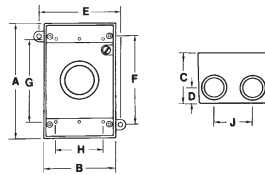

Cat. No.	Description	No. of Hubs	Hub Size (in.)	A (in.)	B (in.)	C (in.)	D (in.)	E (in.)	F (in.)	G (in.)	H (in.)	J (in.)	Cu. (in.)
Single Gang Outlet Boxes - 2-5/8 in. Deep (Cast Aluminum)													
IHD3-1	Single gang deep universal weatherproof box, 2-5/8 in. deep, silver, aluminum	3	1/2	4-9/16	2-13/16	2-5/8	5/8	3-13/16	3-1/2	3-1/4	1-7/8	-	24.8
IHD31GDC	Single gang deep universal weatherproof box, 2-5/8 in. deep, silver, aluminum	3	1/2	4-9/16	2-13/16	2-5/8	3/4	3-13/16	3-1/2	3-1/4	1-7/8	-	24.8
IHD3-2	Single gang deep universal weatherproof box, 2-5/8 in. deep, silver, aluminum	3	3/4	4-9/16	2-13/16	2-5/8	5/8	3-13/16	3-1/2	3-1/4	1-7/8	-	24.8
IHD3-3	Single gang deep universal weatherproof box, 2-5/8 in. deep, silver, aluminum	3	1	4-9/16	2-13/16	2-5/8	3/4	3-13/16	3-1/2	3-1/4	1-7/8	-	24.8
IHD4-1	Single gang deep universal weatherproof box, 2-5/8 in. deep, silver, aluminum	4	1/2	4-9/16	2-13/16	2-5/8	5/8	3-13/16	3-1/2	3-1/4	1-7/8	1-1/2	24.8
IHD4-2	Single gang deep universal weatherproof box, 2-5/8 in. deep, silver, aluminum	4	3/4	4-9/16	2-13/16	2-5/8		3-13/16	3-1/2	3-1/4	1-7/8	1-1/2	24.8

Mounting lugs and screws included in packaging
Raintight when used with appropriate Red Dot® covers