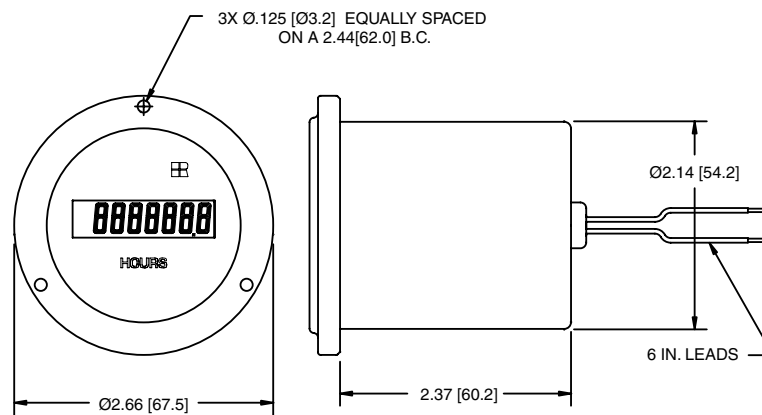

Description

The Redington Model 720 Electronic Hour Meter offers a large 8 digit LCD display, (9999999.9) 0.32" (8mm) high, with an input operating voltage of 85-500VAC. The front of the unit is totally sealed, and the Hour Meter is housed in a rugged steel enclosure that is interchangeable with the Redington Model 720 Electro Mechanical Hour Meters. The wide operating voltage makes this product ideal for almost any application.

Features

Options

- Operating voltage 85-500VAC
- Rugged steel housing
- Lithium battery
- Quartz accuracy (better than 0.01%)
- Popular 3-hole mounting

- Gasket (721-0004)

Specifications

Display: Large 8 digit LCD (9999999.9), 0.32" [8mm] high
Reset: Non-reset
Voltage: 85-500VAC 50/60Hz
Hour Meter Memory: Self-powered (internal lithium battery)
Termination: Wire leads 6" [152mm]
Mounting: Panel (3-Hole)
Temp. Range:
Operating: -4°F to + 140°F (-20°C to +60°C)
Storage: -40°F to +165°F (-40°C to +75°C)

Models Description

720-6300 85-500VAC, non-reset, 3-hole round, 6" (152mm) wire leads

* Item is normally in factory stock.

Dimensions

720-6300

Panel cutout: 2.16" [54.9] Dia.
 Mounting holes: 0.125" [3.2] Dia. on 2.44" [62.0] B.C.