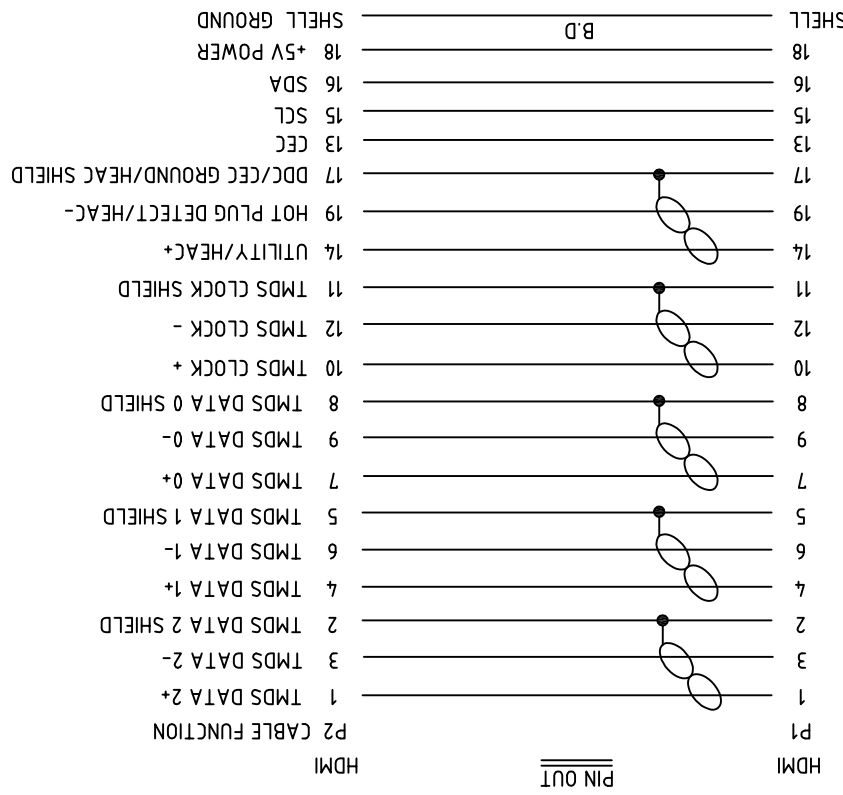

ROHS-COMPLIANT

LTR REV.	DESCRIPTION	DATE

NOTE:

- 1.CABLE: UL-20276 [#30(7/0.1 T.C.)×1P INS:FOAM-PE+D.W(7/0.1 T.C.) +AL/MY+MY]×5C+#30(7/0.1 T.C.)×4C INS:Polyolefin+AL/MY +B.D(85%) PVC JACKET OD:6.5±0.15mm COLOR:BLACK(NK-K01) CABLE MUST PRINTED: High Speed HDMI™ Cable with Ethernet
- 2.CONNECTOR:
P1&P2: HDMI 19P MALE CONTACT:15u"; GOLD FLASH(1.8u") SHELL. 3.HOOD: P1&P2:ASS.Y TYPE, ALUMINUM HOOD GOLD PLATED SR:MOLDED TYPE,PVC 45P,COLOR:BLACK(NK-K01).
- 4.ELECTRICAL TEST:
(1)100% OPEN SHORT & MIS WIRE TEST.
(2)CONTACT RESISTANCE 3 ohm Max.
(3)INSULATION RESISTANCE 10M ohm Min.
- 5.PACKING: EACH PC/POLYBAG+BIG HEADER CARD+BARCODE LABEL.

Tolerance Inch M/M		X	.015	.30
Title		.XX	.010	.10
Draw		.XXX	.005	.05
Customer P/N:	FANNIE 10/12/10	High Speed HDMI Cable with Ethernet		
Check	App'd	Customer: T-RAG		
Eng	Scale NONE	Units	M/M	Third Angle Projection
DWG	P/N	L±T(mm)	PCS/CTN	Dwg No. 200-1455
200-1455-1	11.04.5501	1000±20	20	REV:A
200-1455-2	11.04.5502	2000±30	20	Sheet:1/1
200-1455-3	11.04.5503	3000±30	20	
200-1455-4	11.04.5505	5000±50	10	