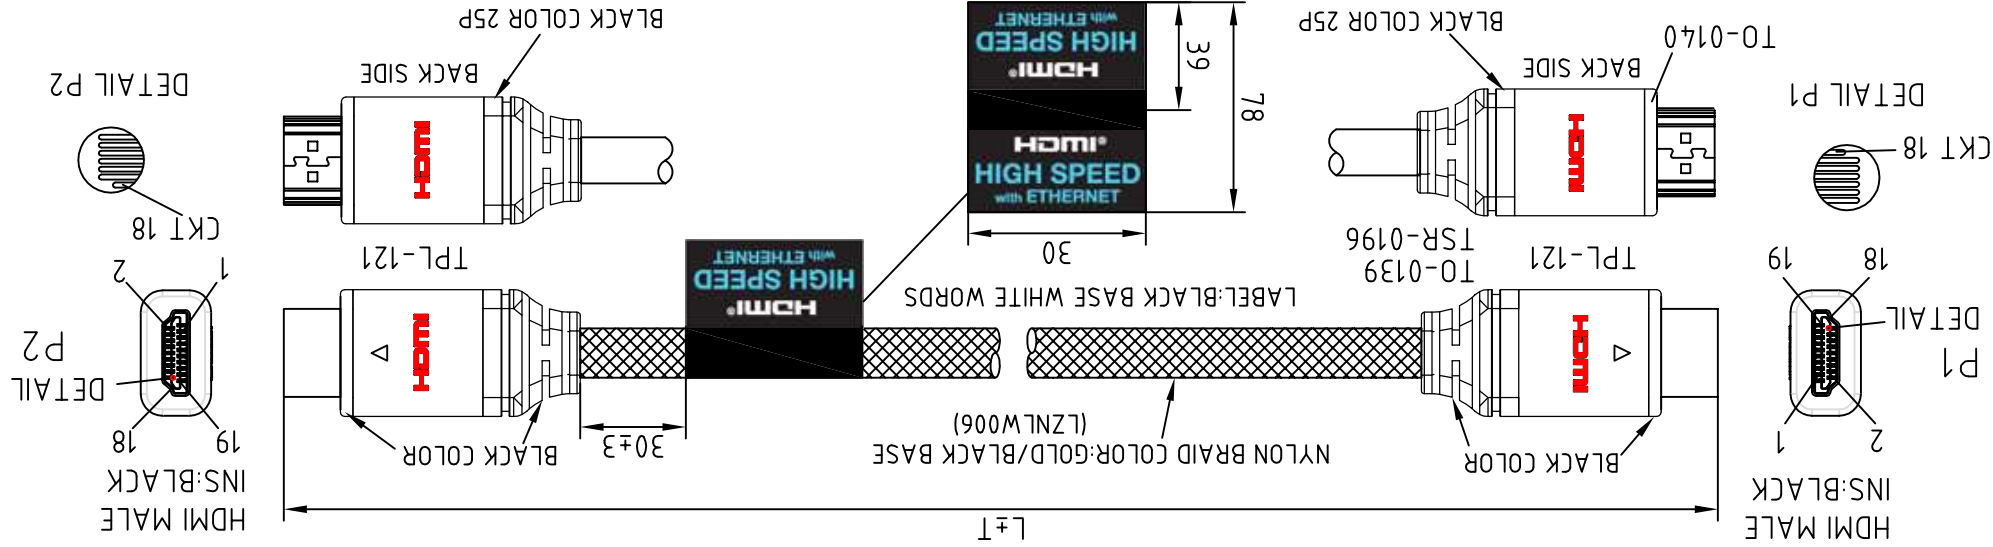

ROHS-COMPLIANT

LTR REV.	DESCRIPTION	DATE

NOTE:

- 1.CABLE: UL-20276 [#30(7/0.1 T.C.)×1P INS:FOAM-PE+D.W(7/0.1 T.C.) +AL/MY+MY]×5C+#30(7/0.1 T.C.)×4C INS:Polyolefin+AL/MY +B.D(85%) PVC JACKET OD:6.5±0.15mm COLOR:BLACK(NK-K01) CABLE MUST PRINTED: High Speed HDMI™ Cable with Ethernet
- 2.CONNECTOR:
P1&P2: HDMI 19P MALE CONTACT:15u"; GOLD FLASH(1.8u") SHELL. 3.HOOD: P1&P2:ASS.Y TYPE, ALUMINUM HOOD GOLD PLATED SR:MOLDED TYPE,PVC 45P,COLOR:BLACK(NK-K01).
- 4.ELECTRICAL TEST:
(1)100% OPEN SHORT & MIS WIRE TEST.
(2)CONTACT RESISTANCE 3 ohm Max.
(3)INSULATION RESISTANCE 10M ohm Min.
- 5.PACKING: EACH PC/POLYBAG+BIG HEADER CARD+BARCODE LABEL.

Tolerance Inch M/M		X	.015	.30
Title		.XX	.010	.10
Draw		.XXX	.005	.05
Customer P/N:	FANNIE 10/12/10	High Speed HDMI Cable with Ethernet		
Check	App'd	Customer: T-RAG		
Eng	Scale NONE	Units	M/M	Third Angle Projection
DWG	P/N	L±T(mm)	PCS/CTN	Dwg No. 200-1455
200-1455-1	11.04.5501	1000±20	20	REV:A
200-1455-2	11.04.5502	2000±30	20	Sheet:1/1
200-1455-3	11.04.5503	3000±30	20	
200-1455-4	11.04.5505	5000±50	10	