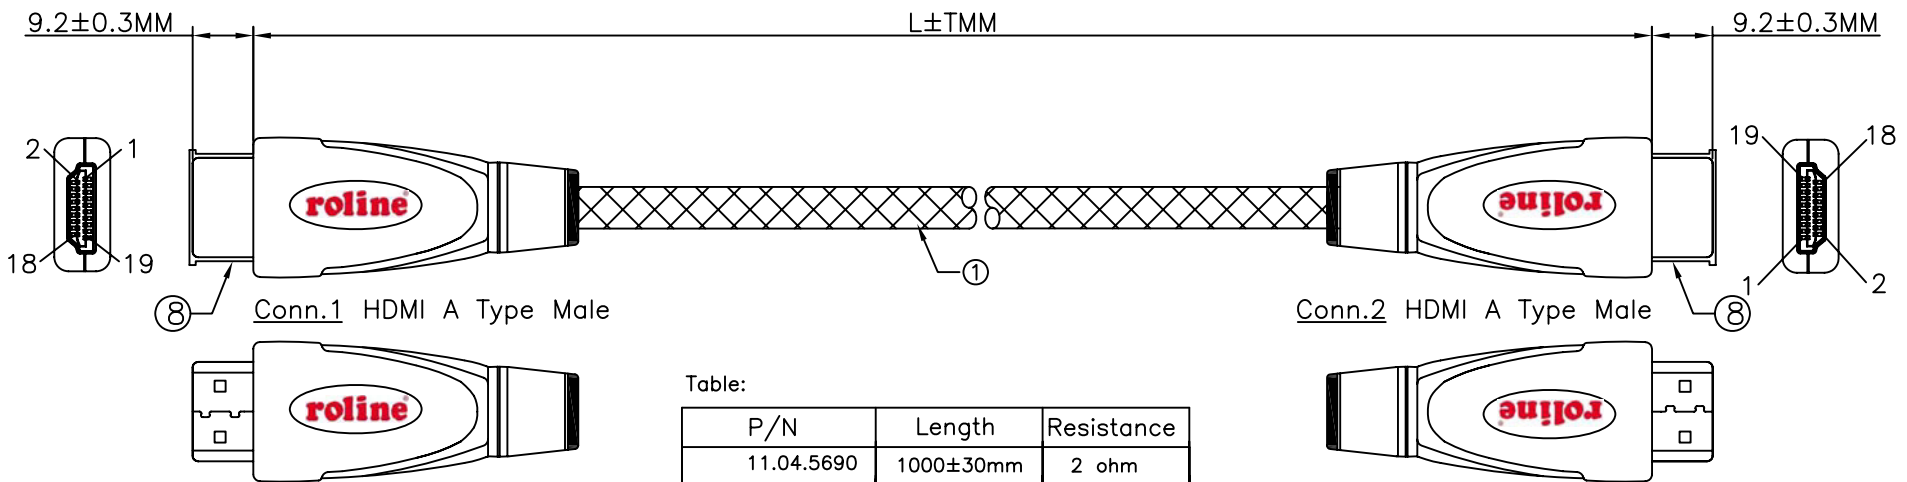

Customer P/N: xxxxxxxx RXX

Table:

P/N	Length	Resistance
11.04.5690	1000±30mm	2 ohm
11.04.5691	2000±50mm	2 ohm
11.04.5692	3000±50mm	2 ohm
11.04.5693	5000±50mm	2 ohm

Electrical Test:

- 100%Test(Open, short ,miss wire)
- Contact Resistance: 2 ohm max.
- Insulation Resistance: 5M ohm min.
- Hi-pot:300V DC/10ms

NOTE:

- CABLE:High Speed HDMI Cable With Ethernet: UL20276 [26AWG(7/0.16TC)*1PR+AL+D+Mylar]*5C +28AWG(7/0.127TC)*4C+AL/MY+Braid OD=8.5mm Jacket Color: Black Black+ Gold nylon mesh OD:9.5mm
- CONNECTOR:HDMI 19P Male, Shell Gold Plated 1U', Insulation: Black
- INSIDE MOLDING:PE
- Transparent Logo Sticker
- Zinc Alloy Shell Color: Gold

Pin Assignment

REV.	DATE	CONTENTS OF CHANGE	DESIGNER	TOL ±								APPROVAL	CHECK	DRAWING	DESIGN	DRAWING NAME	HDMI M/M Gold Plated		
				RANGE	Pla	Met	Ins	Por	V Cab	Pac	Gas						DIS	DATE	PART NO.
△				0~6	0.1	0.1	0.1	0.2	0.5	1	0.5	0.2	PHILIP	PHILIP	TREE	2015-08-28	PART NO.	MF	ROO
△				6~30	0.1	0.1	.15	.25	1	1	0.5	.25							
△				30~80	0.1	.15	0.2	0.3	2	1.5	1	0.3							
△				80~180	.15	.15	.25	0.3	2	2	1	.45							
△				180~315	.15	0.2	0.3	0.4	2.5	2	1	0.6							
△				315~800	0.2	0.3	0.4	0.5	3	3	2	1.1	SCALE	1:1	UNIT	MM			