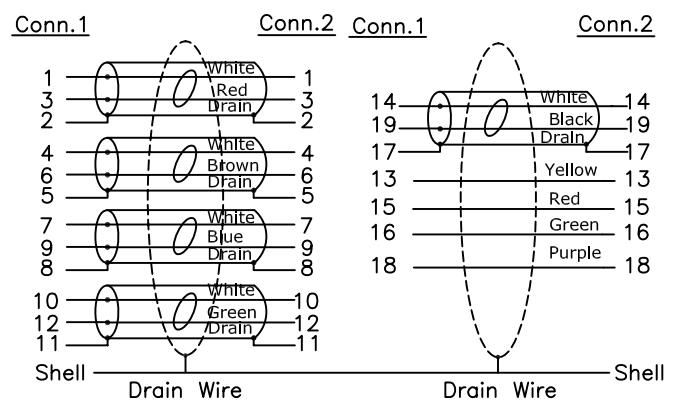

Pin Assignment

REV.	DATE	CONTENTS OF CHANGE	DESIGNER	TOL ±								APPROVAL	CHECK	DRAWING	DESIGN	DRAWING NAME	HDMI M/M Gold Plated				
				RANGE	Pla	Met	Ins	Por	V Cab	Pac	Gas						DIS	DATE	PART NO.	MF	ROO
△				0~6	0.1	0.1	0.1	0.2	0.5	1	0.5	0.2	PHILIP	PHILIP	TREE	2015-08-28	PART NO.	MF	ROO		
△				6~30	0.1	0.1	.15	.25	1	1	0.5	.25									
△				30~80	0.1	.15	0.2	0.3	2	1.5	1	0.3									
△				80~180	.15	.15	.25	0.3	2	2	1	.45									
△				180~315	.15	0.2	0.3	0.4	2.5	2	1	0.6									
△				315~800	0.2	0.3	0.4	0.5	3	3	2	1.1	SCALE	1:1	UNIT	MM