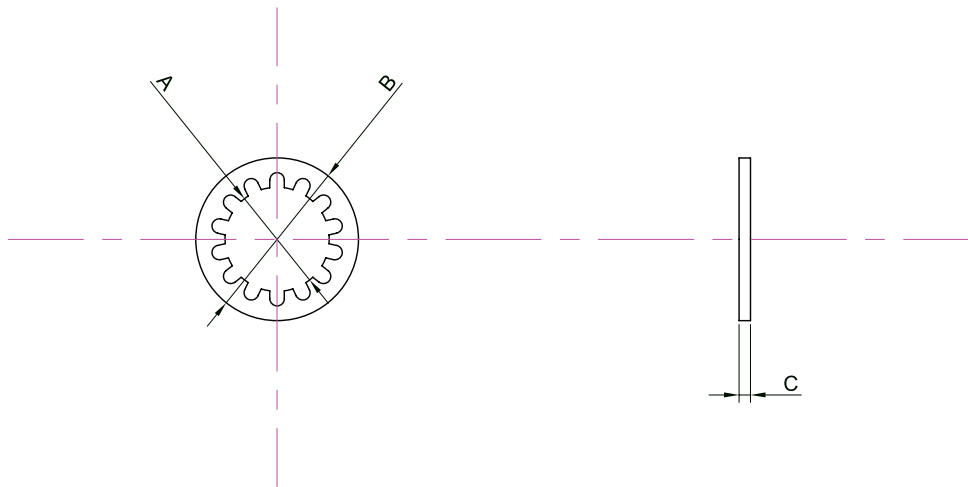

# Internal Toothed Lock Washer DIN 6797J

## Specification:

Material : Spring Steel

## Part Number Table

Description	A Nom.	B (Max.)	C Nom.	Min. No. of Teeth	Part Number	
Internal Toothed Lock Washer DIN 6797J	2.2mm	4.5mm	0.3mm	6	DM2-ITST-Z100DIN6797	
	2.7mm	5.5mm	0.4mm		DM2.5-ITST-Z100DIN6797	
	3.2mm	6mm	0.4mm		DM3-ITST-Z100DIN6797	
	3.7mm	7mm	0.5mm		DM3.5-ITST-Z100DIN6797	
	4.3mm	8mm	0.5mm	8	DM4-ITST-Z100DIN6797	
	5.3mm	10mm	0.6mm		DM5-ITST-Z100DIN6797	
	6.4mm	11mm	0.7mm		DM6ITST-Z100DIN6797	
	8.4mm	15mm	0.8mm		DM8-ITST-Z100DIN6797	
	10.5mm	18mm	0.9mm		9	DM10-ITST-Z100DIN6797