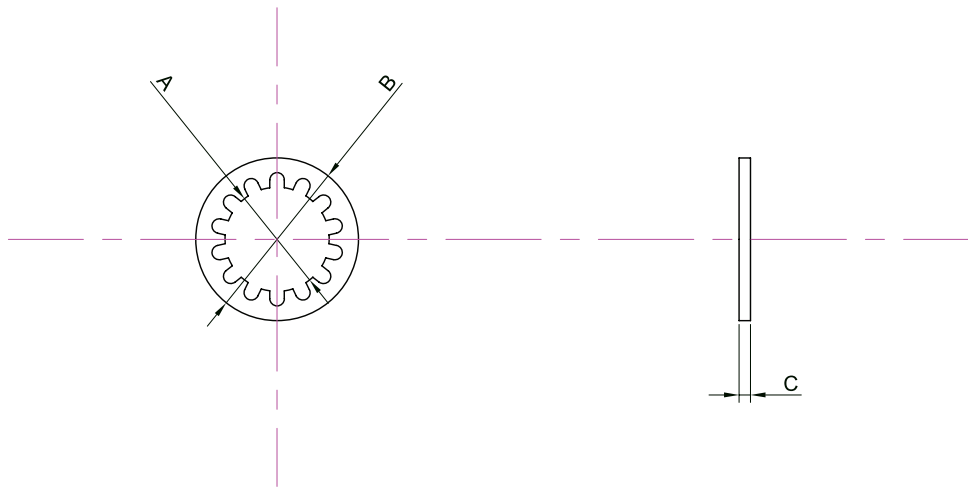

# Internal Toothed Lock Washer DIN 6797J

## Part Number Table

Description	A Nom.	B (Max.)	C Nom.	Min. No. of Teeth	Part Number
Internal Toothed Lock Washer DIN 6797J	2.2mm	4.5mm	0.3mm	6	DM2-ITA2-S100DIN6797
	2.7mm	5.5mm	0.4mm		DM2.5-ITA2-S100DIN6797
	3.2mm	6mm	0.4mm		DM3-ITA2-S100DIN6797
	3.7mm	7mm	0.5mm		DM3.5-ITA2-S100DIN6797
	4.3mm	8mm	0.5mm	8	DM4-ITA2-S100DIN6797
	5.3mm	10mm	0.6mm		DM5-ITA2-S100DIN6797
	6.4mm	11mm	0.7mm		DM6-ITA2-S100DIN6797
	8.4mm	15mm	0.8mm		DM8-ITA2-S100DIN6797