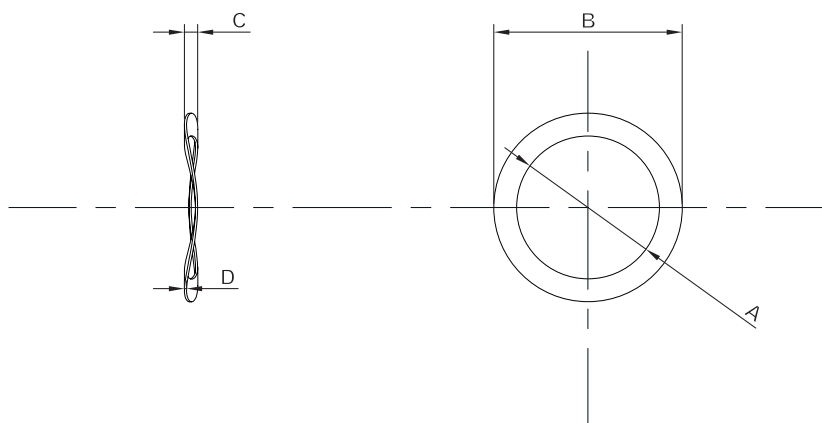

## Part Number Table

Description	A (Max.)	B (Max.)	C (Max.)	D (Nom.)	Part Number
Crinkle Washer BS 4463	2.3mm	4.6mm	0.53mm	0.16mm	DM2-CWA2WAS100BS4463
	2.8mm	5.8mm	0.53mm	0.16mm	DM2.5-CWA2WAS100BS4463
	3.32mm	6.4mm	0.61mm	0.16mm	DM3-CWA2WAS100BS4463
	3.82mm	6.9mm	0.79mm	0.2mm	DM3.5-CWA2WAS100BS4463
	4.42mm	8.1mm	0.84mm	0.28mm	DM4-CWA2WAS100BS4463
	5.42mm	9.2mm	0.89mm	0.3mm	DM5-CWA2WAS100BS4463
	6.55mm	11.5mm	1.14mm	0.4mm	DM6-CWA2WAS100BS4463
	8.55mm	15mm	1.4mm	0.4mm	DM8-CWA2WAS100BS4463