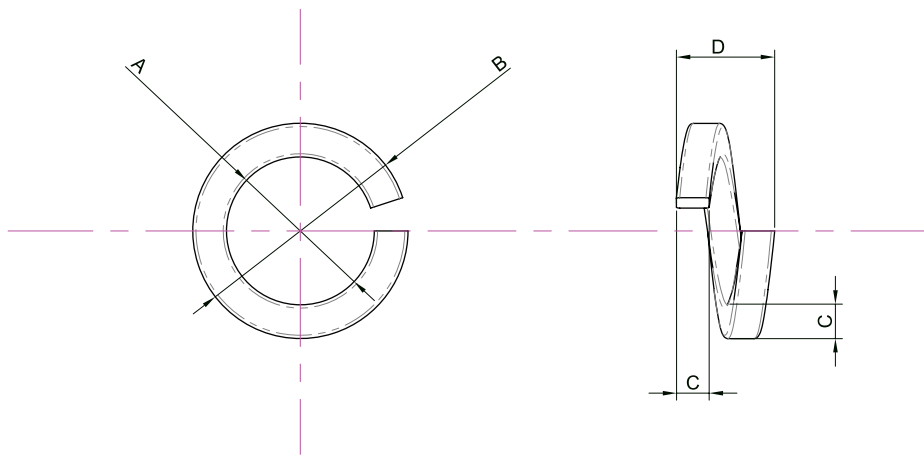

Rectangular Section Spring Washer DIN127B

Specification:

Material : Spring Steel

Part Number Table

Description	A (Max.)	B (Max.)	C Nom.	D (Max.)	Part Number
Rectangular Section Spring Washer DIN127B	3.4mm	5.6mm	1mm	2.36mm	DM3-SSSTWAZ100DIN7980
	3.9mm	6.1mm	1mm	2.36mm	DM3.5-SSSTWAZ100DIN7980
	4.4mm	7mm	1.2mm	2.83mm	DM4-SSSTWAZ100DIN7980
	5.4mm	8.8mm	1.6mm	3.78mm	DM5-SSSTWAZ100DIN7980
	6.5mm	9.9mm	1.6mm	3.78mm	DM6-SSSTWAZ100DIN7980
	8.5mm	12.7mm	2mm	4.72mm	DM8-SSSTWAZ100DIN7980
	10.7mm	16mm	2.5mm	5.9mm	DM10-SSSTWAZ100DIN7980