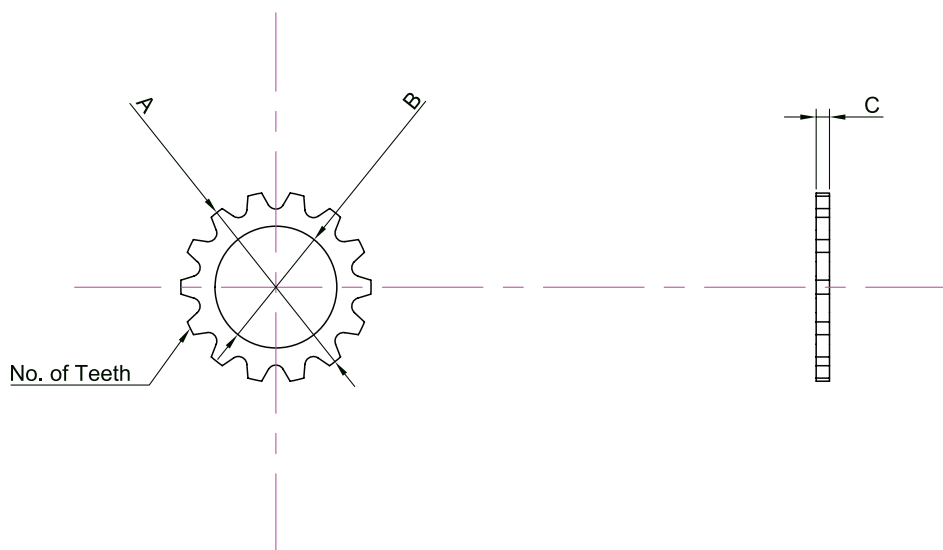

External Toothed Lock Washer DIN 6797A

Specification:

Material : Spring Steel

Part Number Table

Description	A Nom.	B (Max.)	C Nom.	Min. No. of Teeth	Part Number
External Toothed Lock Washer DIN 6797A	3.2mm	6mm	0.4mm	6	DM3-EXST-Z100DIN6797
	4.3mm	8mm	0.5mm	8	DM4-EXST-Z100DIN6797
	5.3mm	10mm	0.6mm		DM5-EXST-Z100DIN6797
	6.4mm	11mm	0.7mm		DM6-EXST-Z100DIN6797