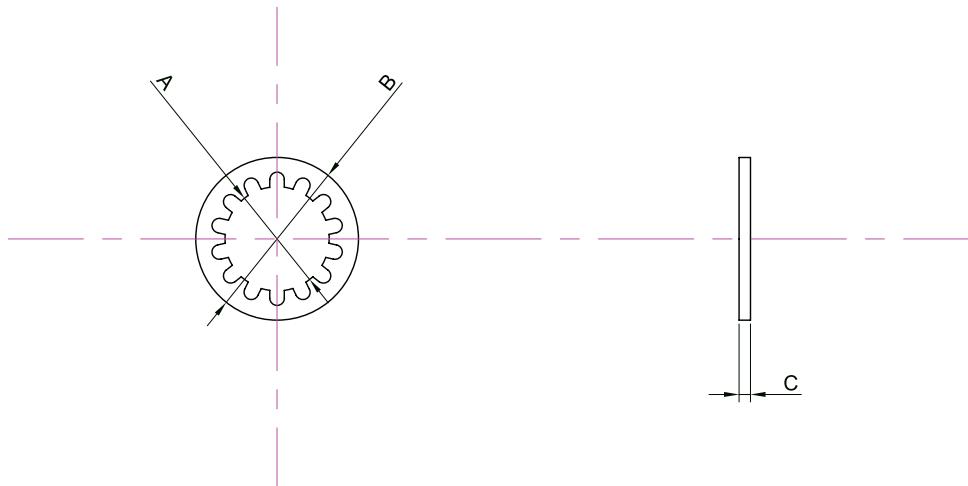

Internal Toothed Lock Washer DIN 6797J

Specification:

Material : Stainless Steel A4

Part Number Table

Description	A Nom.	B (Max.)	C Nom.	Min. No. of Teeth	Part Number
Internal Toothed Lock Washer DIN 6797J	3.2mm	6mm	0.4mm	6	DM3-ITA4-S100DIN6797
	4.3mm	8mm	0.5mm	8	DM4-ITA4-S100DIN6797