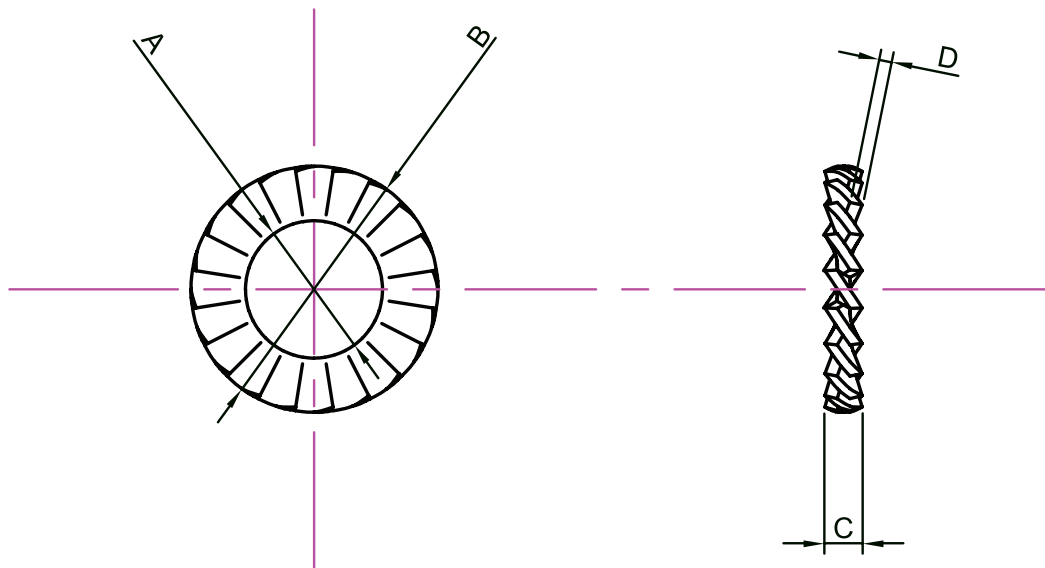

External Serrated Lock Washer DIN 6798A

Specification:

Material : Spring Steel

Part Number Table

Description	A Nom.	B (Max.)	C Nom.	D Nom.	Min. No. of Teeth	Part Number
External Serrated Lock Washer DIN 6798A	2.2mm	4.5mm	0.9mm	0.3mm	9	DM2-FEST-Z100DIN6798
	2.7mm	5.5mm	1.2mm	0.4mm		DM2.5-FEST-Z100DIN6798
	3.2mm	6mm	1.2mm	0.4mm		DM3-FEST-Z100DIN6798
	4.3mm	8mm	1.5mm	0.5mm	11	DM4-FEST-Z100DIN6798
	5.3mm	10mm	1.8mm	0.6mm		DM5-FEST-Z100DIN6798
	6.4mm	11mm	2.1mm	0.7mm	12	DM6-FEST-Z100DIN6798