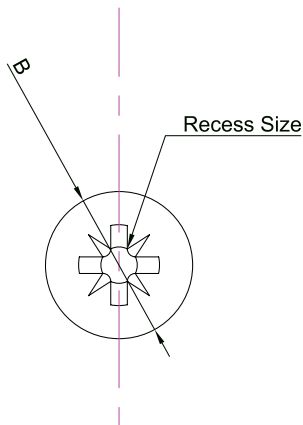

# M2.5 × 16

## Pozi Pan Head Machine Screw

### Part Number Table

Description	A	B Nom.	C Nom.	Recess Size	D Length	Part Number
M2.5 × 16 Pozi Pan Head Machine Screw	M2.5-0.45	5	2	1	16	DM2.516PRSTMCZ100DIN7985

Dimensions : Millimetres

**Important Notice :** This data sheet and its contents (the "Information") belong to the members of the Premier Farnell group of companies (the "Group") or are licensed to it. No licence is granted for the use of it other than for information purposes in connection with the products to which it relates. No licence of any intellectual property rights is granted. The Information is subject to change without notice and replaces all data sheets previously supplied. The Information supplied is believed to be accurate but the Group assumes no responsibility for its accuracy or completeness, any error in or omission from it or for any use made of it. Users of this data sheet should check for themselves the Information and the suitability of the products for their purpose and not make any assumptions based on information included or omitted. Liability for loss or damage resulting from any reliance on the Information or use of it (including liability resulting from negligence or where the Group was aware of the possibility of such loss or damage arising) is excluded. This will not operate to limit or restrict the Group's liability for death or personal injury resulting from its negligence. DURATOOL is the registered trademark of the Group. © Premier Farnell plc 2012.