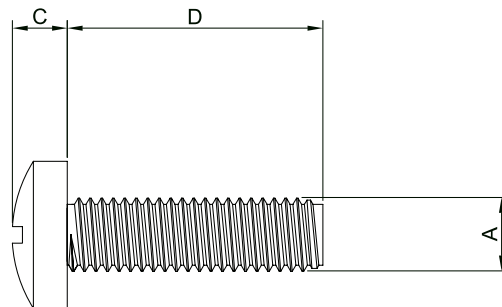

# M2.5 × 16

## Pozi Pan Head Machine Screw

### Specification:

Material : Steel

### Part Number Table

Description	A	B Nom.	C Nom.	Recess Size	D Length	Part Number
M2.5 × 16 Pozi Pan Head Machine Screw	M2.5-0.45	5	2	1	16	DM2.516PRSTMCZ100DIN7985

Dimensions : Millimetres

**Important Notice :** This data sheet and its contents (the "Information") belong to the members of the Premier Farnell group of companies (the "Group") or are licensed to it. No licence is granted for the use of it other than for information purposes in connection with the products to which it relates. No licence of any intellectual property rights is granted. The Information is subject to change without notice and replaces all data sheets previously supplied. The Information supplied is believed to be accurate but the Group assumes no responsibility for its accuracy or completeness, any error in or omission from it or for any use made of it. Users of this data sheet should check for themselves the Information and the suitability of the products for their purpose and not make any assumptions based on information included or omitted. Liability for loss or damage resulting from any reliance on the Information or use of it (including liability resulting from negligence or where the Group was aware of the possibility of such loss or damage arising) is excluded. This will not operate to limit or restrict the Group's liability for death or personal injury resulting from its negligence. DURATOOL is the registered trademark of the Group. © Premier Farnell plc 2012.