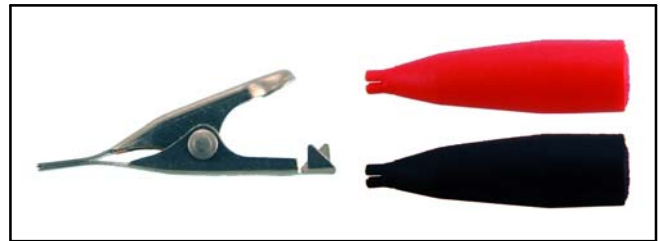

72-129 Series Kit

Features

- 5 Amp Toothless Steel Alligator Clip
- Flexible PVC Composition Insulator

NEW

NTE Type No.	Kit Contains
72-129-KIT	2 Pair of 72-129 Toothless Steel Alligator Clips 2 Pieces of 72-131-0 Black Insulators 2 Pieces of 72-131-2 Red Insulators