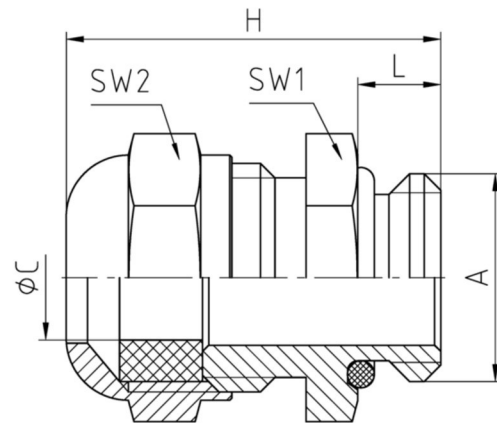

## Configuration

Dome nut	Brass CuZn39Pb3, nickel-plated
Sealing ring	Nitrile rubber
Gland body	Brass CuZn39Pb3, nickel-plated
O-ring	Nitrile rubber
Connecting thread	metric, as per EN 60423

## Properties

	<ul style="list-style-type: none"> <li>special sizes for very small and very large cable diameter</li> <li>easy-to-install</li> </ul>
Temperature range	-30°C +100°C
Protection grade	IP65

## Features

Connecting thread standard length

A	ØC	L	SW1	SW2	H		Part No.
	mm	mm	mm	mm	mm	Piece	
M6x1,0	2 - 3,2	6	8	8	16,5	100	111005
M8x1,25	3 - 5	6	11	11	19	100	111006
M10x1,5	4 - 6	6	12	12	19,5	100	111010
M72x2,0	53 - 60	18	90	90	59,5	1	111072