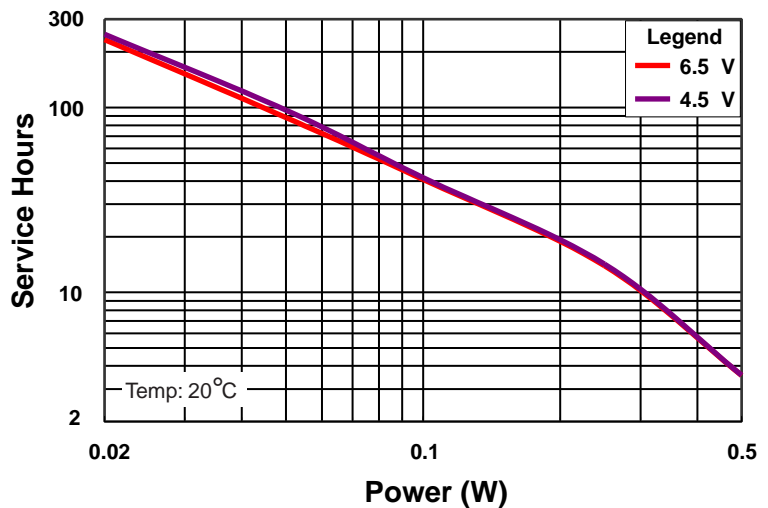

Discharge Characteristics at 20°C (70°F)

* Delivered capacity is dependent on the applied load, operating temperature and cut-off voltage. Please refer to the charts and discharge data shown for examples of the energy / service life that the battery will provide for various load conditions.

MX1604
Size: 9V (6LR61)
Alkaline-Manganese Dioxide Battery

Zn/MnO₂

Delivered Energy vs Power Drain

Delivered Capacity vs Power Drain

Service Hours vs Power Drain

DURACELL®
 BATTERIES

Berkshire Corporate Park
 Bethel, CT 06801 U.S.A.
 Telephone: Toll-free 1-800-431-2656
 Facsimile: 203-796-4209
 Internet: www.duracell.com

* Delivered capacity is dependent on the applied load, operating temperature and cut-off voltage. Please refer to the charts and discharge data shown for examples of the energy / service life that the battery will provide for various load conditions.