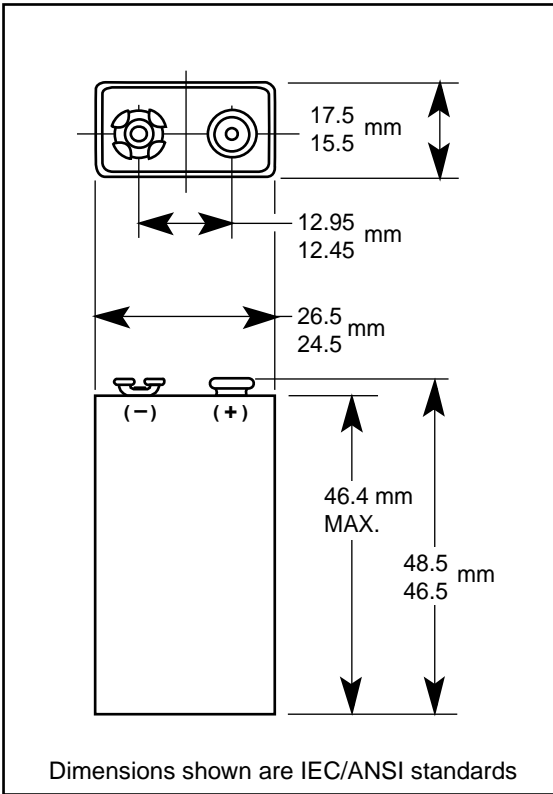

MX1604

Size: 9V (6LR61)

Alkaline-Manganese Dioxide Battery

Zn/MnO₂

Nominal Voltage:	9 V
Nominal Internal Impedance:	1,850 m-ohm @ 1kHz
Average Weight:	46.5 gm (1.64 oz.)
Volume:	22.8 cm ³ (1.39 in. ³)
Terminals:	Miniature Snap
Operating Temperature Range:	-20°C to 54°C (-4°F to 130°F)
NEDA/ANSI:	1604A
IEC:	6LR61

Discharge Characteristics at 20°C (70°F)

* Delivered capacity is dependent on the applied load, operating temperature and cut-off voltage. Please refer to the charts and discharge data shown for examples of the energy / service life that the battery will provide for various load conditions.