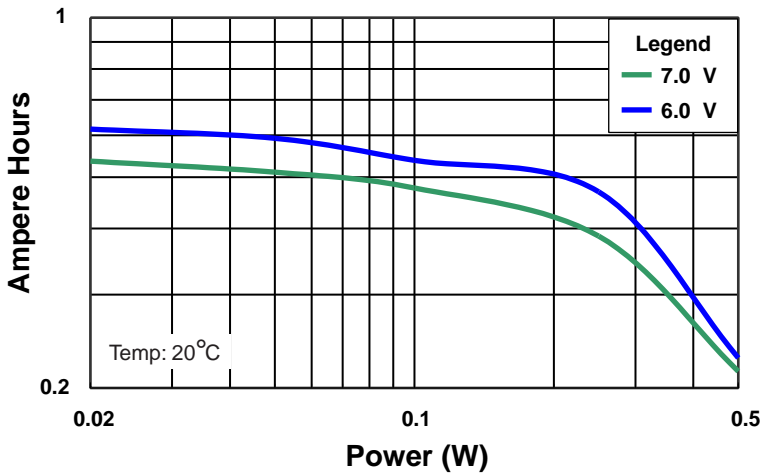

Delivered Capacity vs Power Drain