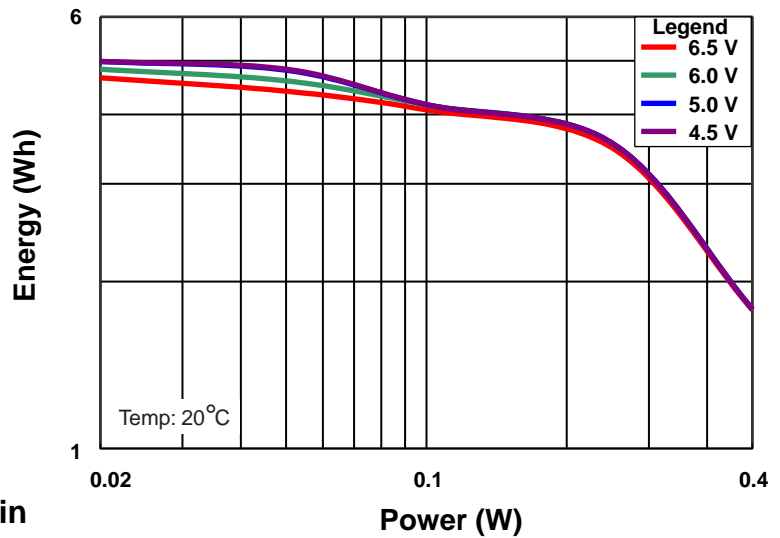

MX1604
Size: 9V (6LR61)
Alkaline-Manganese Dioxide Battery

Zn/MnO₂

Delivered Energy vs Power Drain