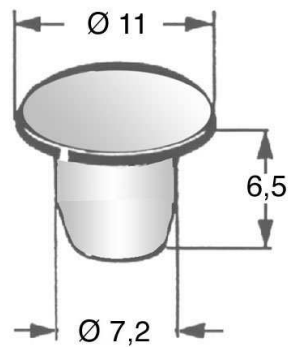

Hole Plug $\varnothing 7.2/11.0$ mm Polyethylene,natural/Not UL-listed

14.10.071

Product No. 14.10.071

Type	Sealing Caps/Plugs
Model	Knock Out Seals
Design	stuff plug resolvable
Inside Diameter	7.20 mm
Material	LD-Polyethlene
Color	Natural, not dyed
Special	Fit in thread M8x1
Outside Dia.	11.00 mm
Hex Dim./ Dia.	0.00 mm
RoHS II compliant	yes
Reach/SVHC free	yes