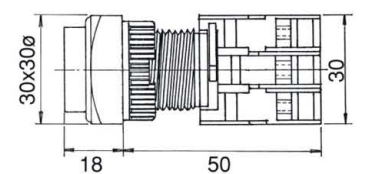

ILLUMINATED PUSH BUTTON SWITCHES, IP65

Type	Mounting hole	Voltage	No. of contact	Type of contact	Lens colour	Bulb type
LBF, LXB: GLBF, PFL, GPFL: Flat head LBS: Square head	22 : 22ø 30 : 30ø	1: 110V 2: 220V	1 2	O: N/O(a) C: N/C(b)	● R: Red ● G: Green ● Y: Yellow ● BL: Blue ○ W: White	L: Led F: Filament bulb N: Neon lamp
LBL, LXL: Long head LXG: Guard head LXLS: Long head square LXGS: Guard head square		3: 380V 4: 440V 5: 6V 6: 12V 7: 24V	3 4	O/C: N/O+N/C 1a+1b		
EBL, LXE EPFL: Mushroom head 40ø BLXE: Mushroom head 60ø LXES: Mushroom head square 40ø						

LXB22-1/O
LXB22-1/C

LXB22-1O/C

LXG22-1/O

LBS22-1/O
LBS22-1/C

LBS22-1O/C

LXLS22-1/O
LXLS22-1/C

LXLS22-1O/C

LXL22-1/O
LXL22-1/C