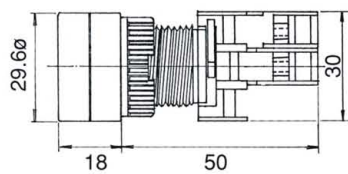

ILLUMINATED PUSH BUTTON SWITCHES, IP65

Type	Mounting hole	Voltage	No. of contact	Type of contact	Lens colour	Bulb type
LBF, LXB: GLBF, PFL, GPFL: Flat head LBS: Square head	22 : 22ø 30 : 30ø	1: 110V 2: 220V	1 2	O: N/O(a) C: N/C(b)	● R: Red ● G: Green ● Y: Yellow ● BL: Blue ○ W: White	L: Led F: Filament bulb N: Neon lamp
LBL, LXL: Long head LXG: Guard head LXLS: Long head square LXGS: Guard head square		3: 380V 4: 440V 5: 6V 6: 12V 7: 24V	3 4	O/C: N/O+N/C 1a+1b		
EBL, LXE EPFL: Mushroom head 40ø BLXE: Mushroom head 60ø LXES: Mushroom head square 40ø						

LXB22-1/O
LXB22-1/C

LXB22-1O/C

LXG22-1/O

LBS22-1/O
LBS22-1/C

LBS22-1O/C

LXLS22-1/O
LXLS22-1/C

LXLS22-1O/C

LXL22-1/O
LXL22-1/C

LXL22-1O/C

LXGS22-1/O
LXGS22-1/C

LXGS22-1O/C

LXG22-1/O
LXG22-1/C

LXE22-1/O
LXE22-1/C

LXE22-1/O
LXE22-1/C

LXE22-1O/C

X-ON Electronics