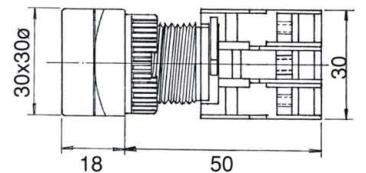

ILLUMINATED PUSH BUTTON SWITCHES, IP65

Type	Mounting hole	Voltage	No. of contact	Type of contact	Lens colour	Bulb type
LBF, LXB: GLBF, PFL, GPFL: Flat head LBS: Square head	22 : 22ø 30 : 30ø	1: 110V 2: 220V	1 2	O: N/O(a) C: N/C(b)	● R: Red ● G: Green ● Y: Yellow ● BL: Blue ○ W: White	L: Led F: Filament bulb N: Neon lamp
LBL, LXL: Long head LXG: Guard head LXLS: Long head square LXGS: Guard head square		3: 380V 4: 440V 5: 6V 6: 12V 7: 24V	3 4	O/C: N/O+N/C 1a+1b		
EBL, LXE EPFL: Mushroom head 40ø BLXE: Mushroom head 60ø LXES: Mushroom head square 40ø