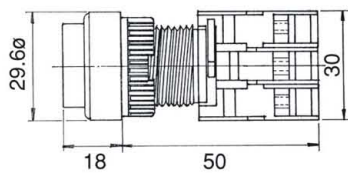

ILLUMINATED PUSH BUTTON SWITCHES, IP65

Type	Mounting hole	Voltage	No. of contact	Type of contact	Lens colour	Bulb type
LBF, LXB: GLBF, PFL, GPFL: Flat head LBS: Square head	22 : 22ø 30 : 30ø	1: 110V 2: 220V	1 2	O: N/O(a) C: N/C(b)	● R: Red ● G: Green ● Y: Yellow ● BL: Blue ○ W: White	L: Led F: Filament bulb N: Neon lamp
LBL, LXL: Long head LXG: Guard head LXLS: Long head square LXGS: Guard head square		3: 380V 4: 440V 5: 6V 6: 12V 7: 24V	3 4	O/C: N/O+N/C 1a+1b		
EBL, LXE EPFL: Mushroom head 40ø BLXE: Mushroom head 60ø LXES: Mushroom head square 40ø