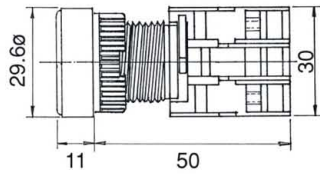

ILLUMINATED PUSH BUTTON SWITCHES, IP65

Type	Mounting hole	Voltage	No. of contact	Type of contact	Lens colour	Bulb type
LBF, LXB: GLBF, PFL, GPFL: Flat head LBS: Square head	22 : 22ø 30 : 30ø	1: 110V 2: 220V	1 2	O: N/O(a) C: N/C(b)	● R: Red ● G: Green ● Y: Yellow ● BL: Blue ○ W: White	L: Led F: Filament bulb N: Neon lamp
LBL, LXL: Long head LXG: Guard head LXLS: Long head square LXGS: Guard head square		3: 380V 4: 440V 5: 6V 6: 12V 7: 24V	3 4	O/C: N/O+N/C 1a+1b		
EBL, LXE EPFL: Mushroom head 40ø BLXE: Mushroom head 60ø LXES: Mushroom head square 40ø						

LXB22-1/O
LXB22-1/C

LXB22-1O/C

LXG22-1/O

LBS22-1/O
LBS22-1/C

LBS22-1O/C

LXLS22-1/O
LXLS22-1/C

LXLS22-1O/C

LXL22-1/O
LXL22-1/C