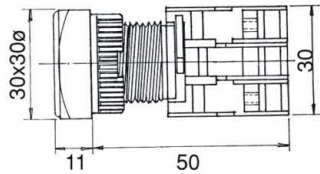

ILLUMINATED PUSH BUTTON SWITCHES, IP65

Type	Mounting hole	Voltage	No. of contact	Type of contact	Lens colour	Bulb type
LBF, LXB: GLBF, PFL, GPFL: Flat head LBS: Square head	22 : 22ø 30 : 30ø	1: 110V 2: 220V	1 2	O: N/O(a) C: N/C(b)	● R: Red ● G: Green ● Y: Yellow ● BL: Blue ○ W: White	L: Led F: Filament bulb N: Neon lamp
LBL, LXL: Long head LXG: Guard head LXLS: Long head square LXGS: Guard head square		3: 380V 4: 440V 5: 6V 6: 12V 7: 24V	3 4	O/C: N/O+N/C 1a+1b		
EBL, LXE EPFL: Mushroom head 40ø BLXE: Mushroom head 60ø LXES: Mushroom head square 40ø						

LXB22-1/O
LXB22-1/C

LXB22-1O/C

LXG22-1/O

LBS22-1/O
LBS22-1/C

LBS22-1O/C

LXLS22-1/O
LXLS22-1/C

LXLS22-1O/C

LXL22-1/O
LXL22-1/C