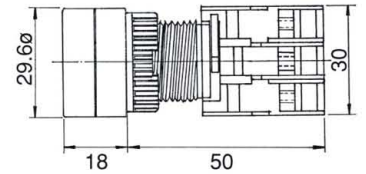

ILLUMINATED PUSH BUTTON SWITCHES, IP65

Type	Mounting hole	Voltage	No. of contact	Type of contact	Lens colour	Bulb type
LBF, LXB: GLBF, PFL, GPFL: Flat head LBS: Square head	22 : 22ø 30 : 30ø	1: 110V 2: 220V	1 2	O: N/O(a) C: N/C(b)	● R: Red ● G: Green ● Y: Yellow ● BL: Blue ○ W: White	L: Led F: Filament bulb N: Neon lamp
LBL, LXL: Long head LXG: Guard head LXLS: Long head square LXGS: Guard head square		3: 380V 4: 440V 5: 6V 6: 12V 7: 24V	3 4	O/C: N/O+N/C 1a+1b		
EBL, LXE EPFL: Mushroom head 40ø BLXE: Mushroom head 60ø LXES: Mushroom head square 40ø						

LXB22-1/O
LXB22-1/C

LXB22-1O/C

LXG22-1/O

LBS22-1/O
LBS22-1/C

LBS22-1O/C

LXLS22-1/O
LXLS22-1/C

LXLS22-1O/C

LXL22-1/O
LXL22-1/C