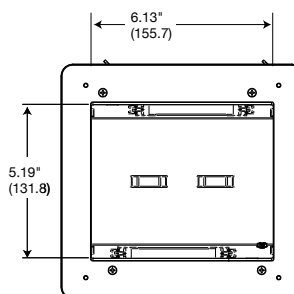

DIMENSIONS