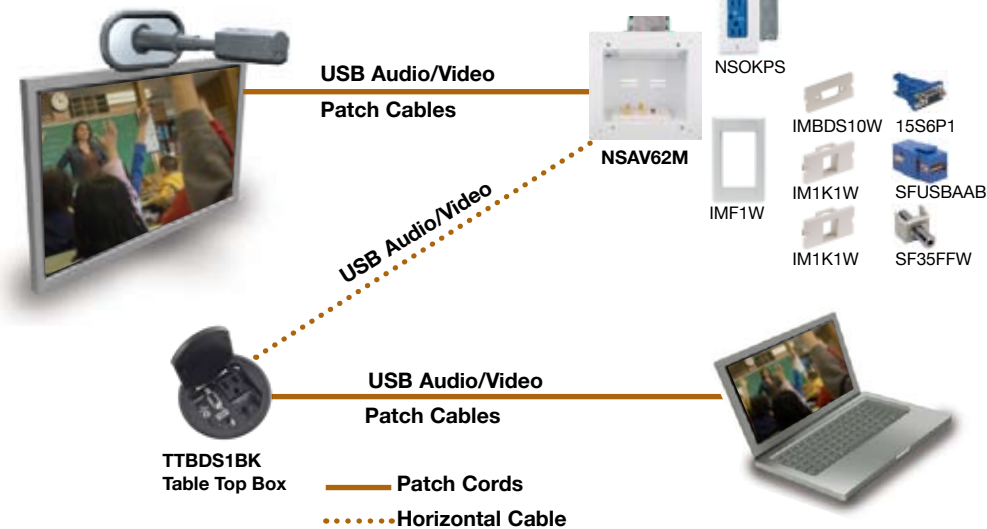

**FEATURES**

- 2-Gang enclosure with 2 additional 3-Unit Hubbell iSTATION™ A/V Mounting locations.
- Stud or sheetrock mounting integrated into the enclosure. No need for extra hardware.
- ABS trim ring quickly cleans up sheetrock rough-in.
- Aesthetically pleasing and durable white powder coated steel base.
- Optional screw on cover reduces tampering and protects connections.

**netSELECT®**  
Infrastructure for Digital Lifestyles

**Flat Panel Connection Enclosure**

Hubbell’s netSELECT® FPTV connection enclosure delivers high-density connectivity and power in the wall. In-wall connections allow flat panel displays and interactive “smart” boards to sit flush without dangling cords. It quickly installs to studs or sheetrock without additional components or hardware.

**DIMENSIONS**

**INTEGRATED SOLUTIONS**

**Hubbell iSTATION™ & Cross Connect Solutions**

- Front Loading Hubbell iSTATION™ Plates/Modules
- Style Line® Frames
- X-END™ A/V Cabling Solution
- Keystone Plates
- A/V Modules
- A/V Keystone Connectors
- Data Connections

**MOUNTING OPTIONS**

**Mounts to Sheetrock**

**Mounts to Studs**

**TYPICAL APPLICATION**

**INTERACTIVE WHITE BOARD EXAMPLE**

**Flat Panel/ "Smart" Board**