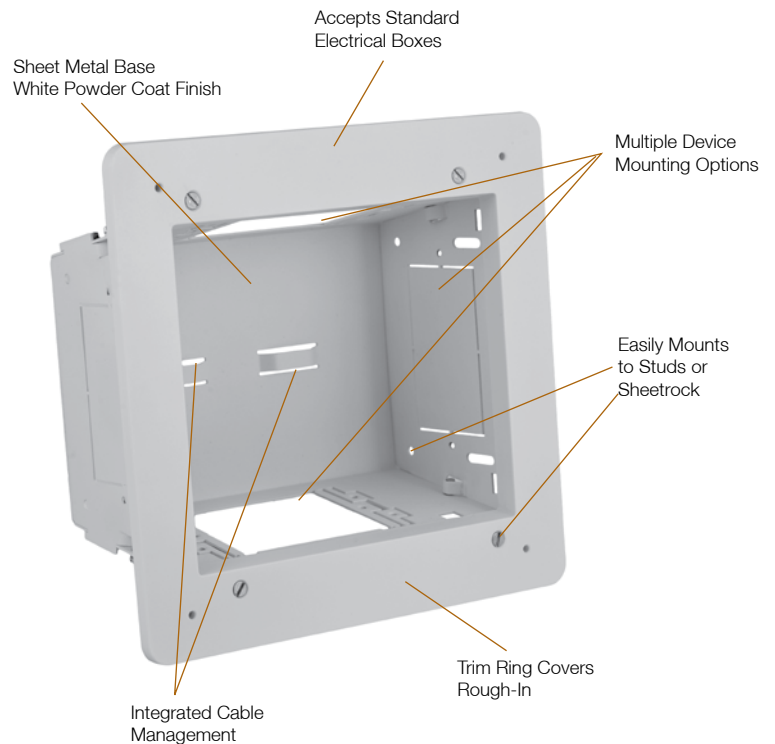

- High density delivery of power, data, and A/V.
- Stud or sheetrock mounting flexibility.
- Steel construction for residential MDU and commercial applications.
- Easily reconfigured to adapt to new applications.

**FEATURES**

- 2-Gang enclosure with 2 additional 3-Unit Hubbell iSTATION™ A/V Mounting locations.
- Stud or sheetrock mounting integrated into the enclosure. No need for extra hardware.
- ABS trim ring quickly cleans up sheetrock rough-in.
- Aesthetically pleasing and durable white powder coated steel base.
- Optional screw on cover reduces tampering and protects connections.

**netSELECT®**  
Infrastructure for Digital Lifestyles

**Flat Panel Connection Enclosure**

Hubbell’s netSELECT® FPTV connection enclosure delivers high-density connectivity and power in the wall. In-wall connections allow flat panel displays and interactive “smart” boards to sit flush without dangling cords. It quickly installs to studs or sheetrock without additional components or hardware.

The enclosure is designed to accommodate large bend radii associated with current cable types such as HDMI, DVI, RG6/UQ, and VGA. The base is constructed from 18ga. cold rolled steel, which provides toughness and meets requirements for high-rise residential and commercial construction. The white powder coat finish provides durability and an appearance that blends into the wall.