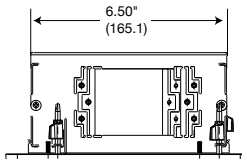

Description	Color	Catalog Number
2-Gang In-wall Enclosure	White	<b>NSAV62M</b>
Steel Cover for NSAV6 series	White	<b>NSAV6C</b>

**ACCESSORIES**

**Power Kits**

Description	Color	Catalog Number
Standard Power Kit	White	<b>NSOKP</b>
Surge Protected Power Kit	Blue	<b>NSOKPS</b>