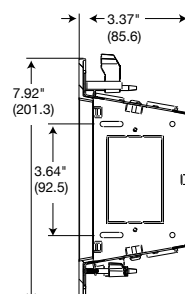

DIMENSIONS