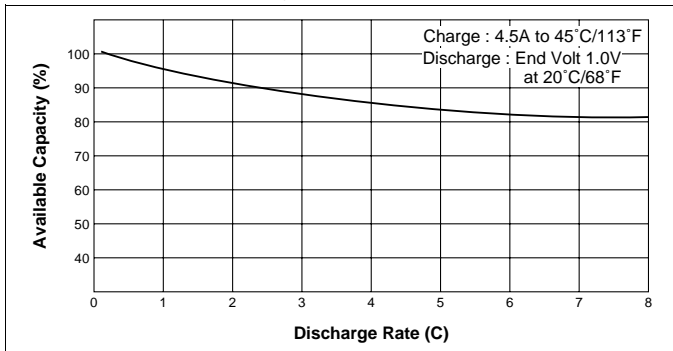

SANYO

Cadnica

Dimensions of Bare Cell	H	49.0 ±0.3	mm
		1.929 ±0.012	inch
	D	25.2 ±0.3	mm
		0.992 ±0.012	inch
	d	10.0	mm
	0.394	inch	

Cell Type N-3000CR Specifications

Nominal Capacity		3000mAh	
Nominal Voltage		1.2V	
Charging Current	Standard	300mA	
	Fast	4500mA	
Charging Time	Standard	14 to 16Hrs.	
	Fast	about 1Hr.	
Ambient Temperature	Charge	Standard	0°C to +45°C [+32°F to 113°F]
		Fast	5°C to +40°C [+41°F to 104°F]
	Discharge	-20°C to +60°C [-4°F to 140°F]	
	Storage	-30°C to +50°C [-22°F to 122°F]	
Internal Impedance (Av.) (at 50% discharge)		3.4mΩ (at 1000Hz)	
Weight		84g/2.96oz	
Dimensions(D)×(H) (with tube)		26.0 ⁰ _{-0.8} × 50.0 ⁰ _{-1.2}	mm
		1.02 ⁰ _{-0.03} × 1.97 ⁰ _{-0.05}	inch

Typical Characteristics

Charge (5 cells pack)

Discharge (at high rate)

Cell Capacity (at various discharge rate)

Discharge (at high rate)

Discharge (at low rate)

Temperature (Charge & Discharge)

X-ON Electronics