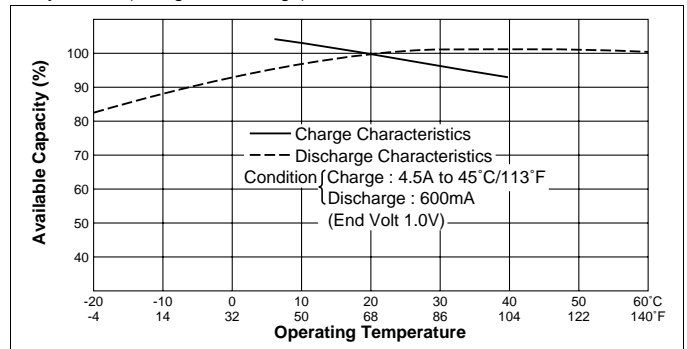

SANYO

Cadnica

Dimensions of Bare Cell	H	49.0 ±0.3	mm
		1.929 ±0.012	inch
	D	25.2 ±0.3	mm
		0.992 ±0.012	inch
	d	10.0	mm
	0.394	inch	

Cell Type N-3000CR Specifications

Nominal Capacity		3000mAh	
Nominal Voltage		1.2V	
Charging Current	Standard	300mA	
	Fast	4500mA	
Charging Time	Standard	14 to 16Hrs.	
	Fast	about 1Hr.	
Ambient Temperature	Charge	Standard	0°C to +45°C [+32°F to 113°F]
		Fast	5°C to +40°C [+41°F to 104°F]
	Discharge	-20°C to +60°C [-4°F to 140°F]	
	Storage	-30°C to +50°C [-22°F to 122°F]	
Internal Impedance (Av.) (at 50% discharge)		3.4mΩ (at 1000Hz)	
Weight		84g/2.96oz	
Dimensions(D)×(H) (with tube)		26.0 ⁰ _{-0.8} × 50.0 ⁰ _{-1.2}	mm
		1.02 ⁰ _{-0.03} × 1.97 ⁰ _{-0.05}	inch

Typical Characteristics

Charge (5 cells pack)

Discharge (at high rate)

Cell Capacity (at various discharge rate)

Discharge (at high rate)

Discharge (at low rate)

Temperature (Charge & Discharge)

X-ON Electronics