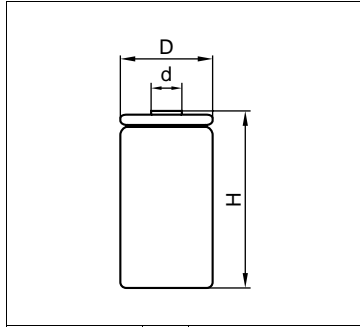

SANYO

Cadnica

Dimensions of Bare Cell	H	49.0 ±0.3	mm
		1.929 ±0.012	inch
	D	25.2 ±0.3	mm
		0.992 ±0.012	inch
	d	10.0	mm
	0.394	inch	

Cell Type N-3000CR Specifications

Nominal Capacity		3000mAh	
Nominal Voltage		1.2V	
Charging Current	Standard	300mA	
	Fast	4500mA	
Charging Time	Standard	14 to 16Hrs.	
	Fast	about 1Hr.	
Ambient Temperature	Charge	Standard	0°C to +45°C [+32°F to 113°F]
		Fast	5°C to +40°C [+41°F to 104°F]
	Discharge	-20°C to +60°C [-4°F to 140°F]	
	Storage	-30°C to +50°C [-22°F to 122°F]	
Internal Impedance (Av.) (at 50% discharge)		3.4mΩ (at 1000Hz)	
Weight		84g/2.96oz	
Dimensions(D)×(H) (with tube)		26.0 ⁰ _{-0.8} × 50.0 ⁰ _{-1.2}	mm
		1.02 ⁰ _{-0.03} × 1.97 ⁰ _{-0.05}	inch

Typical Characteristics

Charge (5 cells pack)

Discharge (at high rate)

Cell Capacity (at various discharge rate)

Discharge (at high rate)

Discharge (at low rate)

Temperature (Charge & Discharge)

X-ON Electronics