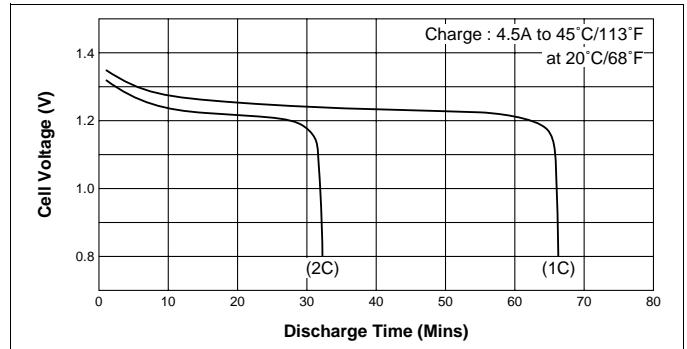

SANYO

Cadnica

Dimensions of Bare Cell	H	49.0 ±0.3	mm
		1.929 ±0.012	inch
	D	25.2 ±0.3	mm
		0.992 ±0.012	inch
	d	10.0	mm
	0.394	inch	

Cell Type N-3000CR Specifications

Nominal Capacity		3000mAh	
Nominal Voltage		1.2V	
Charging Current	Standard	300mA	
	Fast	4500mA	
Charging Time	Standard	14 to 16Hrs.	
	Fast	about 1Hr.	
Ambient Temperature	Charge	Standard	0°C to +45°C [+32°F to 113°F]
		Fast	5°C to +40°C [+41°F to 104°F]
	Discharge	-20°C to +60°C [-4°F to 140°F]	
	Storage	-30°C to +50°C [-22°F to 122°F]	
Internal Impedance (Av.) (at 50% discharge)		3.4mΩ (at 1000Hz)	
Weight		84g/2.96oz	
Dimensions(D)×(H) (with tube)		26.0 ⁰ _{-0.8} × 50.0 ⁰ _{-1.2}	mm
		1.02 ⁰ _{-0.03} × 1.97 ⁰ _{-0.05}	inch

Typical Characteristics

Charge (5 cells pack)

Discharge (at high rate)

Cell Capacity (at various discharge rate)

Discharge (at high rate)

Discharge (at low rate)

Temperature (Charge & Discharge)

X-ON Electronics