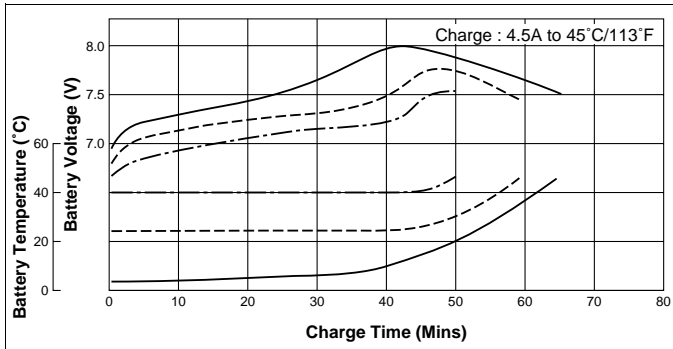

SANYO

Cadnica

Dimensions of Bare Cell	H	49.0 ±0.3	mm
		1.929 ±0.012	inch
	D	25.2 ±0.3	mm
		0.992 ±0.012	inch
	d	10.0	mm
	0.394	inch	

Cell Type N-3000CR Specifications

Nominal Capacity		3000mAh	
Nominal Voltage		1.2V	
Charging Current	Standard	300mA	
	Fast	4500mA	
Charging Time	Standard	14 to 16Hrs.	
	Fast	about 1Hr.	
Ambient Temperature	Charge	Standard	0°C to +45°C [+32°F to 113°F]
		Fast	5°C to +40°C [+41°F to 104°F]
	Discharge	-20°C to +60°C [-4°F to 140°F]	
	Storage	-30°C to +50°C [-22°F to 122°F]	
Internal Impedance (Av.) (at 50% discharge)		3.4mΩ (at 1000Hz)	
Weight		84g/2.96oz	
Dimensions(D)×(H) (with tube)		26.0 ⁰ _{-0.8} × 50.0 ⁰ _{-1.2}	mm
		1.02 ⁰ _{-0.03} × 1.97 ⁰ _{-0.05}	inch

Typical Characteristics

Charge (5 cells pack)

Discharge (at high rate)

Cell Capacity (at various discharge rate)

Discharge (at high rate)

Discharge (at low rate)

Temperature (Charge & Discharge)

X-ON Electronics