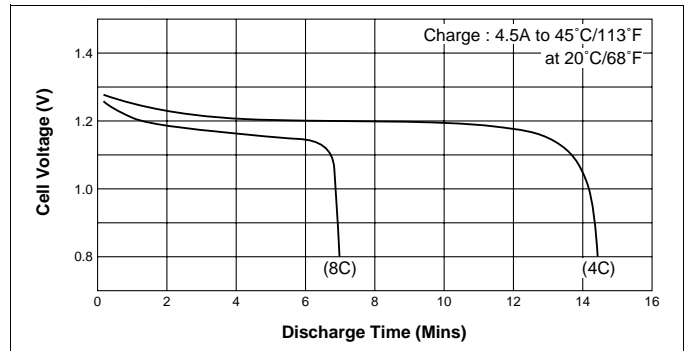

SANYO

Cadnica

Dimensions of Bare Cell	H	49.0 ±0.3	mm
		1.929 ±0.012	inch
	D	25.2 ±0.3	mm
		0.992 ±0.012	inch
	d	10.0	mm
	0.394	inch	

Cell Type N-3000CR Specifications

Nominal Capacity		3000mAh	
Nominal Voltage		1.2V	
Charging Current	Standard	300mA	
	Fast	4500mA	
Charging Time	Standard	14 to 16Hrs.	
	Fast	about 1Hr.	
Ambient Temperature	Charge	Standard	0°C to +45°C [+32°F to 113°F]
		Fast	5°C to +40°C [+41°F to 104°F]
	Discharge	-20°C to +60°C [-4°F to 140°F]	
	Storage	-30°C to +50°C [-22°F to 122°F]	
Internal Impedance (Av.) (at 50% discharge)		3.4mΩ (at 1000Hz)	
Weight		84g/2.96oz	
Dimensions(D)×(H) (with tube)		26.0 ⁰ _{-0.8} × 50.0 ⁰ _{-1.2}	mm
		1.02 ⁰ _{-0.03} × 1.97 ⁰ _{-0.05}	inch

Typical Characteristics

Charge (5 cells pack)

Discharge (at high rate)

Cell Capacity (at various discharge rate)

Discharge (at high rate)

Discharge (at low rate)

Temperature (Charge & Discharge)

X-ON Electronics