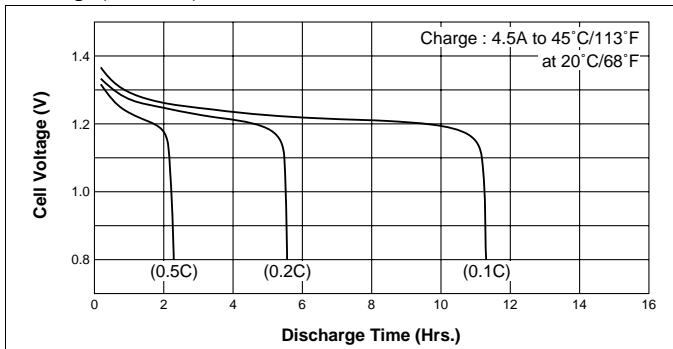

SANYO

Cadnica

Dimensions of Bare Cell	H	49.0 ±0.3	mm
		1.929 ±0.012	inch
	D	25.2 ±0.3	mm
		0.992 ±0.012	inch
	d	10.0	mm
	0.394	inch	

Cell Type N-3000CR Specifications

Nominal Capacity		3000mAh	
Nominal Voltage		1.2V	
Charging Current	Standard	300mA	
	Fast	4500mA	
Charging Time	Standard	14 to 16Hrs.	
	Fast	about 1Hr.	
Ambient Temperature	Charge	Standard	0°C to +45°C [+32°F to 113°F]
		Fast	5°C to +40°C [+41°F to 104°F]
	Discharge	-20°C to +60°C [-4°F to 140°F]	
	Storage	-30°C to +50°C [-22°F to 122°F]	
Internal Impedance (Av.) (at 50% discharge)		3.4mΩ (at 1000Hz)	
Weight		84g/2.96oz	
Dimensions(D)×(H) (with tube)		26.0 ⁰ _{-0.8} × 50.0 ⁰ _{-1.2}	mm
		1.02 ⁰ _{-0.03} × 1.97 ⁰ _{-0.05}	inch

Typical Characteristics

Charge (5 cells pack)

Discharge (at high rate)

Cell Capacity (at various discharge rate)

Discharge (at high rate)

Discharge (at low rate)

Temperature (Charge & Discharge)

X-ON Electronics