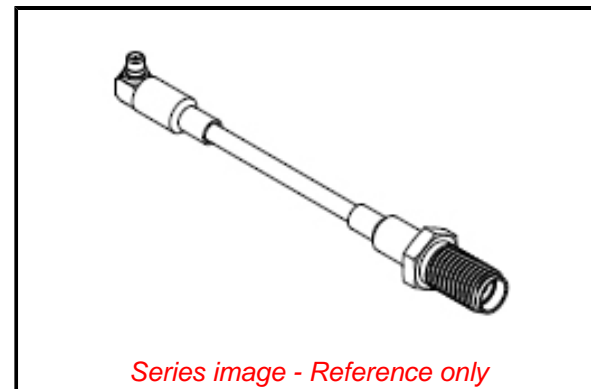

PLEASE CHECK WWW.MOLEX.COM FOR LATEST PART INFORMATION

Part Number: [0897616822](#)
Status: **Active**
Overview: RF Cable Assemblies
Description: SMA Jack-to-MMCX Right-Angle Plug Assembly, RG-316 Cable, Length 457.2mm, 50 Ohms

Documents:

[Drawing \(PDF\)](#) [RoHS Certificate of Compliance \(PDF\)](#)

General

Product Family	Cable Assemblies
Series	89761
Assembly Configuration	Dual Ended Connectors
Connector to Connector	SMA-to-MMCX
Overview	RF Cable Assemblies
Product Name	MMCX, RF, SMA
UPC	883906711153

Physical

Cable Length	457.20mm (1.50')
Circuits (Loaded)	0
Gender	Jack/Plug
Net Weight	4.364/g
Packaging Type	Bag
Single Ended	No
Wire/Cable Type	RG-316

Electrical

Impedance	50Ω
-----------	-----

Material Info

Reference - Drawing Numbers

Sales Drawing	SD-89761-682
---------------	--------------

Series image - Reference only

EU ELV

Not Relevant

EU RoHS

Compliant with Exemption 6(c)

REACH SVHC