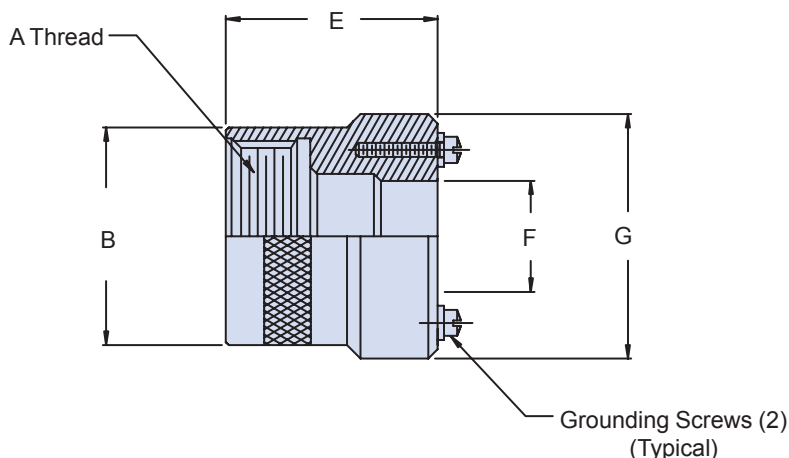

M83723/35N Non-Self-Locking E-Nut

MIL-DTL-83723

CONNECTOR DESIGNATOR:	
K	MIL-DTL-83723 Series II

TABLE I: Dash Number, Shell Size, Thread and Dimensions

Dash No.	Shell Size Ref.	A Thread Class 2B	Ø B Max	E Max	F Max	G Max
08	8S	.438 - 28 UNEF	.59 (15.0)	.780 (19.8)	.257 (6.5)	.900 (22.9)
10	10S	.500 - 28 UNEF	.65 (16.5)	.780 (19.8)	.310 (7.9)	.900 (22.9)
11	10SL	.562 - 24 UNEF	.73 (18.5)	.780 (19.8)	.390 (9.9)	.980 (24.9)
13	12S	.625 - 24 UNEF	.77 (19.6)	.780 (19.8)	.415 (10.5)	.995 (25.3)
15	14S	.750 - 20 UNEF	.91 (23.1)	.780 (19.8)	.497 (12.6)	1.160 (29.5)
16	16	.875 - 20 UNEF	1.03 (26.2)	.970 (24.6)	.616 (15.6)	1.260 (32.0)
17	16S	.875 - 20 UNEF	1.03 (26.2)	.780 (19.8)	.616 (15.6)	1.260 (32.0)
18	18	1.000 - 20 UNEF	1.17 (29.7)	1.050 (26.7)	.735 (18.7)	1.455 (37.0)
20	33	1.125 - 18 UNEF	1.30 (33.0)	1.050 (26.7)	.875 (22.2)	1.580 (40.1)
22	20	1.250 - 18 UNEF	1.42 (36.1)	1.050 (26.7)	.983 (25.0)	1.580 (40.1)
24	22	1.375 - 18 UNEF	1.54 (39.1)	.970 (24.6)	1.095 (27.8)	1.890 (48.0)
28	28	1.625 - 18 UNEF	1.80 (45.7)	.970 (24.6)	1.255 (31.9)	1.890 (48.0)
32	32	1.875 - 16 UN	2.04 (51.8)	.970 (24.6)	1.525 (38.7)	2.215 (56.3)
36	36	2.125 - 16 UN	2.27 (57.7)	.970 (24.6)	1.760 (44.7)	2.405 (61.1)
40	40	2.375 - 16 UN	2.78 (70.6)	1.450 (36.8)	2.020 (51.3)	2.781 (70.6)