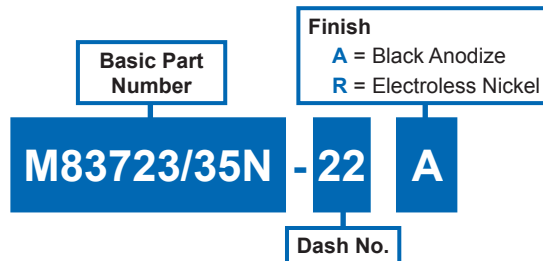

M83723/35N Non-Self-Locking E-Nut

MIL-DTL-83723

CONNECTOR DESIGNATOR:	
K	MIL-DTL-83723 Series II

TABLE I: Dash Number, Shell Size, Thread and Dimensions

Dash No.	Shell Size Ref.	A Thread Class 2B	Ø B Max	E Max	F Max	G Max
08	8S	.438 - 28 UNEF	.59 (15.0)	.780 (19.8)	.257 (6.5)	.900 (22.9)
10	10S	.500 - 28 UNEF	.65 (16.5)	.780 (19.8)	.310 (7.9)	.900 (22.9)
11	10SL	.562 - 24 UNEF	.73 (18.5)	.780 (19.8)	.390 (9.9)	.980 (24.9)
13	12S	.625 - 24 UNEF	.77 (19.6)	.780 (19.8)	.415 (10.5)	.995 (25.3)
15	14S	.750 - 20 UNEF	.91 (23.1)	.780 (19.8)	.497 (12.6)	1.160 (29.5)
16	16	.875 - 20 UNEF	1.03 (26.2)	.970 (24.6)	.616 (15.6)	1.260 (32.0)
17	16S	.875 - 20 UNEF	1.03 (26.2)	.780 (19.8)	.616 (15.6)	1.260 (32.0)
18	18	1.000 - 20 UNEF	1.17 (29.7)	1.050 (26.7)	.735 (18.7)	1.455 (37.0)
20	33	1.125 - 18 UNEF	1.30 (33.0)	1.050 (26.7)	.875 (22.2)	1.580 (40.1)
22	20	1.250 - 18 UNEF	1.42 (36.1)	1.050 (26.7)	.983 (25.0)	1.580 (40.1)
24	22	1.375 - 18 UNEF	1.54 (39.1)	.970 (24.6)	1.095 (27.8)	1.890 (48.0)
28	28	1.625 - 18 UNEF	1.80 (45.7)	.970 (24.6)	1.255 (31.9)	1.890 (48.0)
32	32	1.875 - 16 UN	2.04 (51.8)	.970 (24.6)	1.525 (38.7)	2.215 (56.3)
36	36	2.125 - 16 UN	2.27 (57.7)	.970 (24.6)	1.760 (44.7)	2.405 (61.1)
40	40	2.375 - 16 UN	2.78 (70.6)	1.450 (36.8)	2.020 (51.3)	2.781 (70.6)