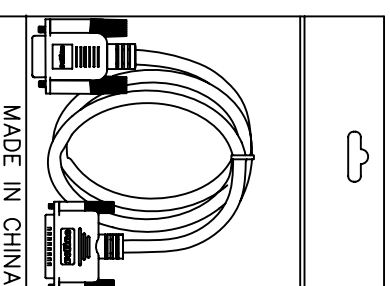

PE BAG(190*300*0.06)
吊卡+条码贴纸包装

COMPANY	RLA	ITEM NO.	11.01.4618	NO	B3920
REVISION	DATE	DISCRIPTION	DRAWN BY		
REV.A/0	2006.05.19	C13-2605020	DESIGNED BY		
REV.A/1	2006.06.02	更改OD	APPROVAL BY		
REV.A/2	2007.6.11	修正LOGO			

Rotronic Co.,Ltd.		UNIT(mm)	
		DRAWING NO.