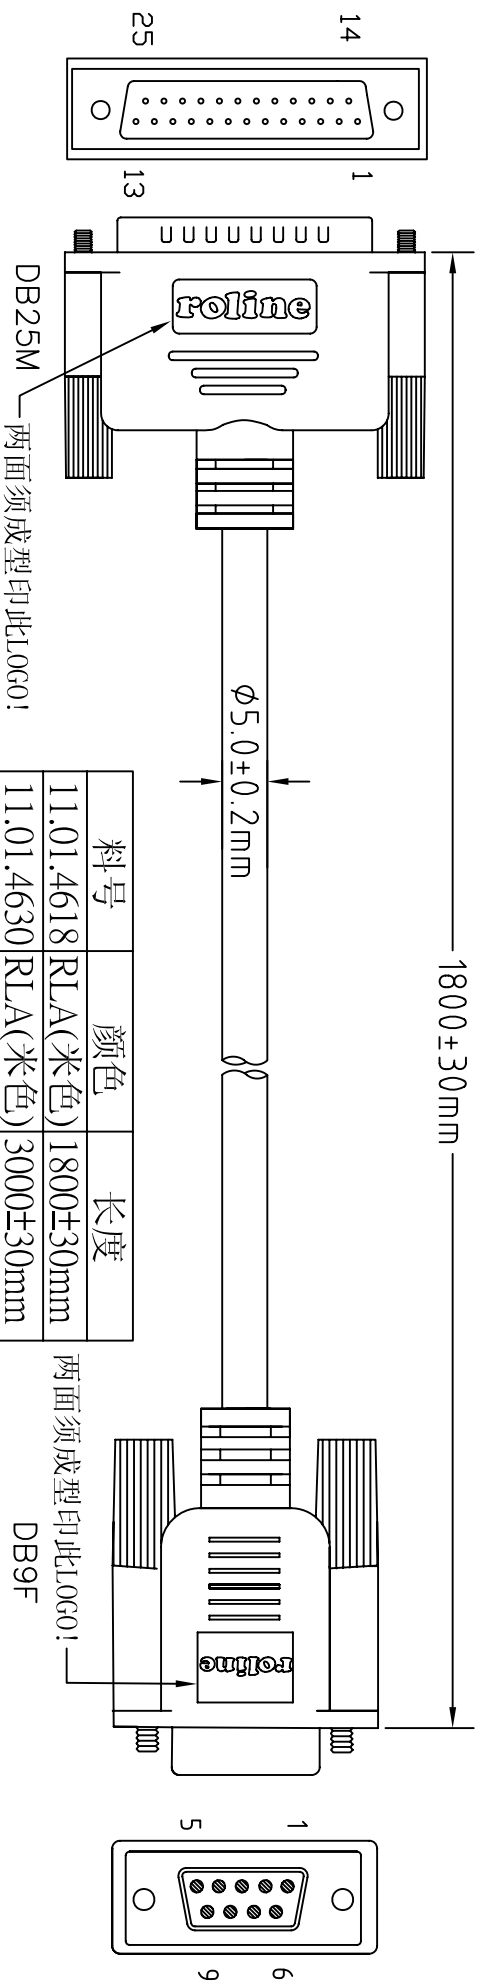

# rotronic

Datenblatt - Fiche technique - Data sheet

11.01.4618

**ROLINE Druckerkabel 9pol. BU – 25pol. ST**

**ROLINE Câble d'imprimante AT**

**ROLINE Serial Printer Cable, DB9 F – DB25 M**

料号	颜色	长度
11.01.4618	RLA(米色)	1800±30mm
11.01.4630	RLA(米色)	3000±30mm

NOTE: 注:线材颜色须用RLA专用米色!!

1. CABLE: 28AWG, NON-UL, AL-FOIL, 7C+1, (RLA) BEIGE COLOR, OD=5.0mm, PVC JACKET.
2. LENGTH: 1800MM.
3. CONNECTOR: DB25M\*1PCS, DB9F\*1PCS (黑胶芯)
4. MOLD: 成型APPLE模——成型APPLE模。(内用马口铁做法)
5. SCREW: 4\*40 INCH THUMB SCREW\*4PCS
6. CONTACTS:
 

DB9F	1	2	3	4	5	6+8	7	64
DB25M	4	2	3	5+6	7	20	8	64
7. OPEN/SHORT TEST: 100% TEST.  
INSULATION: 1M.
8. ALL MUST BE ROHS COMPLIANT.

PE BAG(190\*300\*0.06)  
吊卡+条码贴纸包装

COMPANY	RLA	ITEM NO.	11.01.4618	NO	B3920
REVISION	DATE	DISCRIPTION	DRAWN BY		
REV.A/0	2006.05.19	C13-2605020	DESIGNED BY		
REV.A/1	2006.06.02	更改OD	APPROVAL BY		
REV.A/2	2007.6.11	修正LOGO			

Rotronic Co.,Ltd.		UNIT(mm)	
		DRAWING NO.	