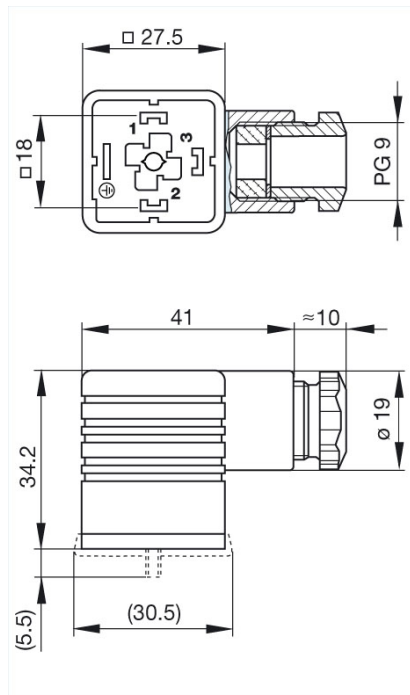

GDM 2009 grau/grey

Industrial Connectors:Rectangular connectors GDM-series:Type AEN 175301-803 (DIN 43650) / ISO 4400:Cable socket, self-assembly

Product description

Description	cable socket with central screw M 3 x 35
Type	GDM 2009 grau/grey
Order No.	931 965-106
Other standard types	black housing, Order no. 931 965-100
Number of contacts	2 + PE
Cable gland	PG 9
Conductor size	max. 1.5 mm ²
Standard	DIN EN 175 301-803-A
Housing Color	grau
Construction type	A

Drawing

Technical data

Pin dimensions	6.3 mm x 0.8 mm, 4.8 mm x 0.8 mm
Rated voltage	AC/DC 250 V
Rated current	16 A
Contact resistance	≤ 4 mOhm
Type of termination	screw
Suitable cables	4.5 mm to 7 mm diameter

Mounting	central nut
Material	
Contact surface material	Sn
Contact bearer material	PA
Housing material	PA
Environmental conditions	
Protection class (IEC 60529)	IP 65 (gasket necessary)
Pollution severity	3
Temperature range	-40 °C to +125 °C
Inflammability class	
Housing	94 HB
Contact bearer	94 HB
Approvals	
VDE	VDE
SEV	SEV
CSA	CSA
Packing unit	
Packaging unit	200 pieces
Scope of delivery and accessories	
Accessories to order separately	(NBR) flat gasket GDM 3-7, Order no. 730 801-002; (EPDM) flat gasket GDM 3-21, Order no. 731 739-004; profiled gasket GDM 3-16, Order no. 731 531-002; knurled screw GDM 3011-8, Order no. 732 574-001; stainless steel screw GDM 3011 RF-1, Order no. 734 363-001