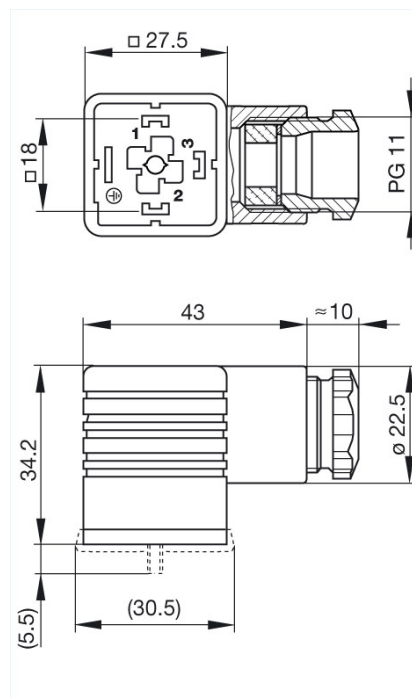

GDM 2011 schwarz/black

Industrial Connectors:Rectangular connectors GDM-series:Type AEN 175301-803 (DIN 43650) / ISO 4400:Cable socket, self-assembly

Product description

Description	cable socket with central screw M 3 x 35
Type	GDM 2011 schwarz/black
Order No.	931 957-100
Other standard types	grey housing, Order no. 931 957-106
Number of contacts	2 + PE
Cable gland	PG 11
Conductor size	max. 1.5 mm ²
Standard	DIN EN 175 301-803-A
Housing Color	black
Construction type	A

Drawing

Technical data

Pin dimensions	6.3 mm x 0.8 mm, 4.8 mm x 0.8 mm
Rated voltage	AC/DC 250 V
Rated current	16 A
Contact resistance	≤ 4 mΩ
Type of termination	screw
Suitable cables	6 mm to 9 mm diameter

Mounting	central nut
Material	
Contact surface material	Sn
Contact bearer material	PA
Housing material	PA
Environmental conditions	
Protection class (IEC 60529)	IP 65 (gasket necessary)
Pollution severity	3
Temperature range	-40 °C to +125 °C
Inflammability class	
Housing	94 HB
Contact bearer	94 HB
Approvals	
VDE	VDE
SEV	SEV
CSA	CSA
Packing unit	
Packaging unit	200 pieces
Scope of delivery and accessories	
Accessories to order separately	(NBR) flat gasket GDM 3-7, Order no. 730 801-002; (EPDM) flat gasket GDM 3-21, Order no. 731 739-004; profiled gasket GDM 3-16, Order no. 731 531-002; knurled screw GDM 3011-8, Order no. 732 574-001; stainless steel screw GDM 3011 RF-1, Order no. 734 363-001